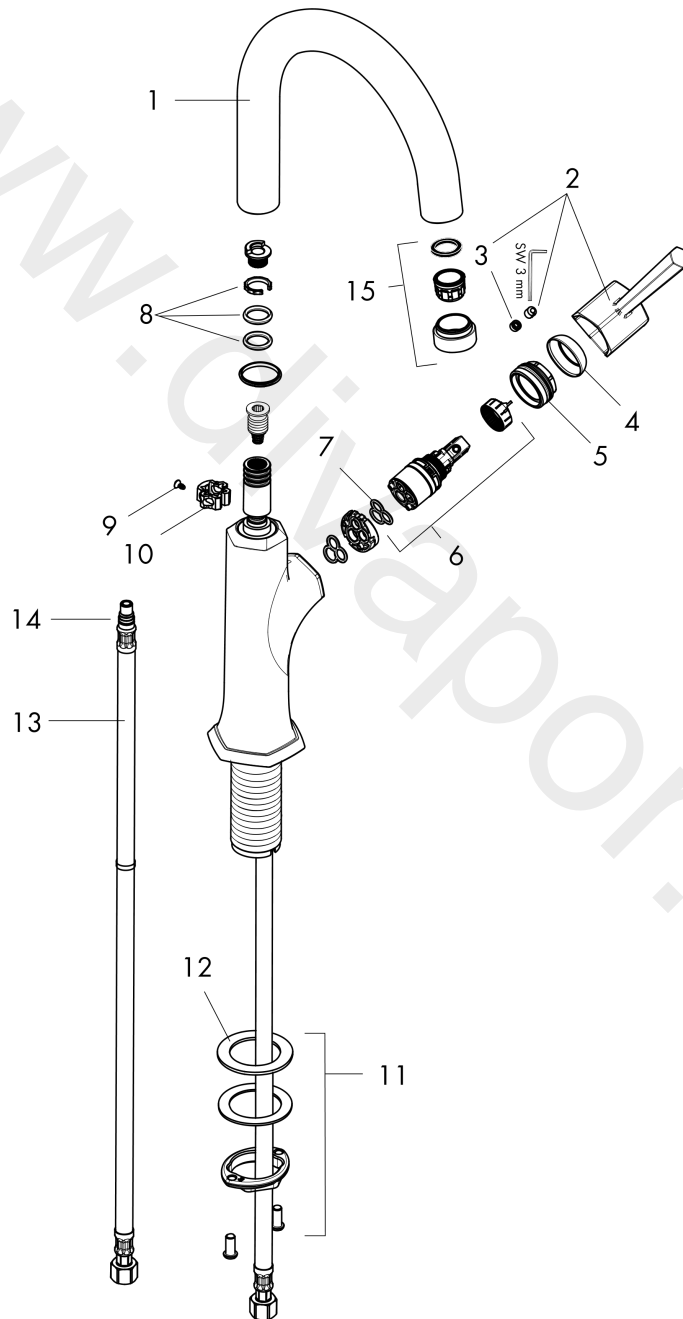

Locarno**Single lever kitchen mixer 270**Finish: **Stainless Steel Optic** Article Number: **04854800****Description****product features**

- swivel range 150°
- laminar spray
- maximum flow rate at 3 bar: 5,7 l/min
- ceramic cartridge
- not suitable for continuous flow water heaters

Technology**Product image**

Locarno

Single lever kitchen mixer 270

Finish: **Stainless Steel Optic** Article Number: **04854800**

Exploded Drawing

Year of production: >02/21

Locarno**Single lever kitchen mixer 270**Finish: **Stainless Steel Optic** Article Number: **04854800****Spare part list**

Year of production: >02/21

Pos.	Description	Article Number	Price	PU
1	spout cpl.	93147800	£ 275,00	1
2	handle	93885800	-	1
3	screw cover	95704000	£ 3,30	1
4	flange	98863800	£ 64,00	1
5	nut	93886000	-	1
6	cartridge, assy	95973001	£ 79,00	1
7	seal	98865000	£ 35,00	1
8	sealing set	92646000	£ 20,50	1
9	screw	97662000	£ 9,00	1
10	axialring	97558000	£ 3,30	1
11	fixing set (special)	93253000	£ 20,50	1
12	lever collar	97548000	£ 3,30	1
13	connection hose 35½" M8x0,75 3/8"	96316001	-	1
14	O-ring 7x1,5	98422000	£ 3,30	1