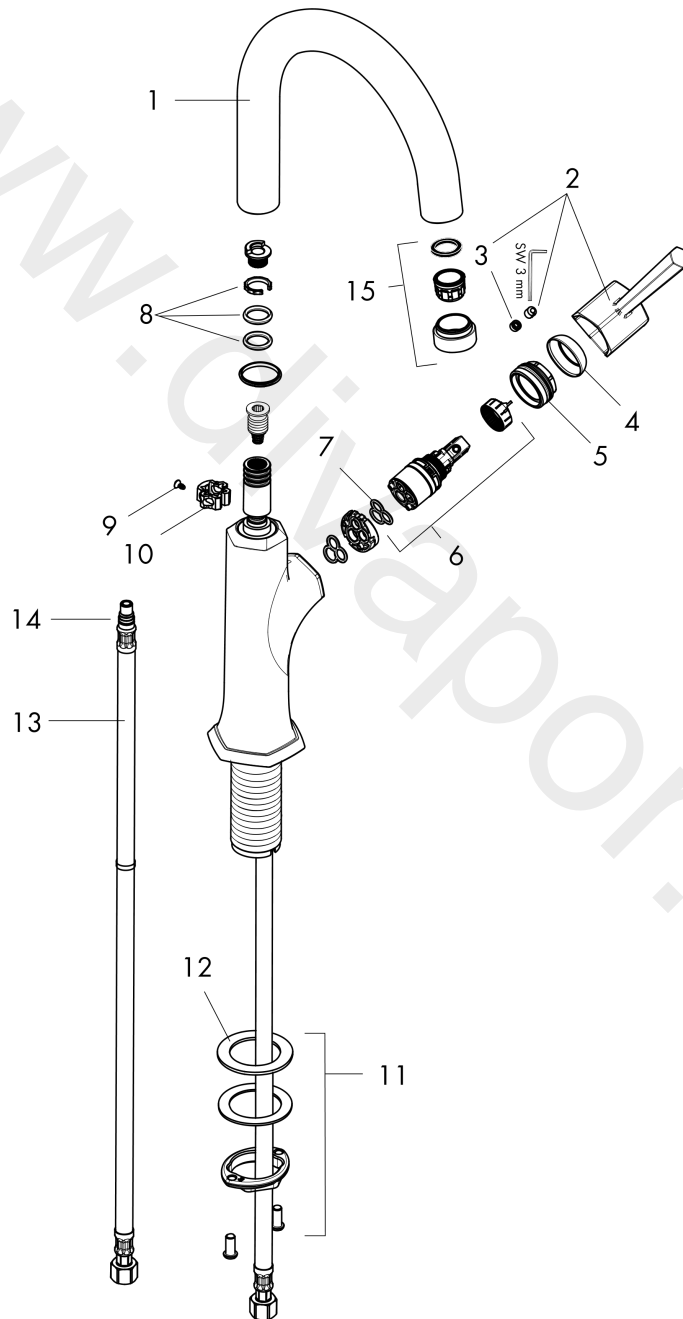

Locarno**Single lever kitchen mixer 270**Finish: **Matt Black** Article Number: **04854670****Description****product features**

- swivel range 150°
- laminar spray
- maximum flow rate at 3 bar: 5,7 l/min
- ceramic cartridge
- not suitable for continuous flow water heaters

Technology**Product image**

Locarno

Single lever kitchen mixer 270

Finish: **Matt Black** Article Number: **04854670**

Exploded Drawing

Year of production: >02/21

Locarno

Single lever kitchen mixer 270

Finish: **Matt Black** Article Number: **04854670**

Spare part list

Year of production: >02/21

Pos.	Description	Article Number	Price	PU
1	spout cpl.	93147670	-	1
2	handle	93885670	-	1
3	screw cover	95704000	£ 3,30	1
4	flange	98863670	£ 76,00	1
5	nut	93886000	-	1
6	cartridge, assy	95973001	£ 79,00	1
7	seal	98865000	£ 35,00	1
8	sealing set	92646000	£ 20,50	1
9	screw	97662000	£ 9,00	1
10	axialring	97558000	£ 3,30	1
11	fixing set (special)	93253000	£ 20,50	1
12	lever collar	97548000	£ 3,30	1
13	connection hose 35½" M8x0,75 3/8"	96316001	-	1
14	O-ring 7x1,5	98422000	£ 3,30	1