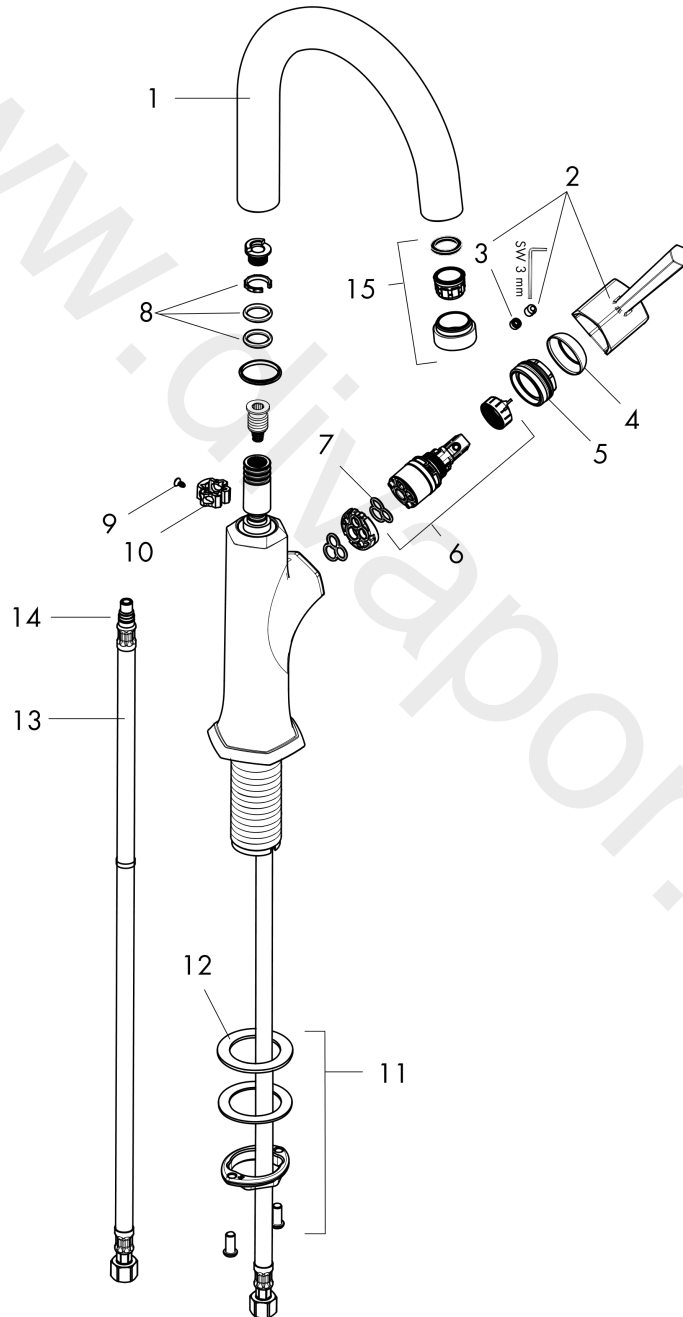

**Locarno****Single lever kitchen mixer 270**Finish: **Brushed Gold Optic** Article Number: **04854250****Description****product features**

- swivel range 150°
- laminar spray
- maximum flow rate at 3 bar: 5,7 l/min
- ceramic cartridge
- not suitable for continuous flow water heaters

**Technology****Product image**

Locarno

Single lever kitchen mixer 270

Finish: **Brushed Gold Optic** Article Number: **04854250**

Exploded Drawing

Year of production: >02/21

**Locarno****Single lever kitchen mixer 270**Finish: **Brushed Gold Optic** Article Number: **04854250****Spare part list**

Year of production: &gt;02/21

| Pos. | Description                       | Article Number | Price   | PU |
|------|-----------------------------------|----------------|---------|----|
| 1    | spout cpl.                        | 93147250       | -       | 1  |
| 2    | handle                            | 93885250       | -       | 1  |
| 3    | screw cover                       | 95704000       | £ 3,30  | 1  |
| 4    | flange                            | 98863250       | £ 76,50 | 1  |
| 5    | nut                               | 93886000       | -       | 1  |
| 6    | cartridge, assy                   | 95973001       | £ 79,00 | 1  |
| 7    | seal                              | 98865000       | £ 35,00 | 1  |
| 8    | sealing set                       | 92646000       | £ 20,50 | 1  |
| 9    | screw                             | 97662000       | £ 9,00  | 1  |
| 10   | axialring                         | 97558000       | £ 3,30  | 1  |
| 11   | fixing set (special)              | 93253000       | £ 20,50 | 1  |
| 12   | lever collar                      | 97548000       | £ 3,30  | 1  |
| 13   | connection hose 35½" M8x0,75 3/8" | 96316001       | -       | 1  |
| 14   | O-ring 7x1,5                      | 98422000       | £ 3,30  | 1  |