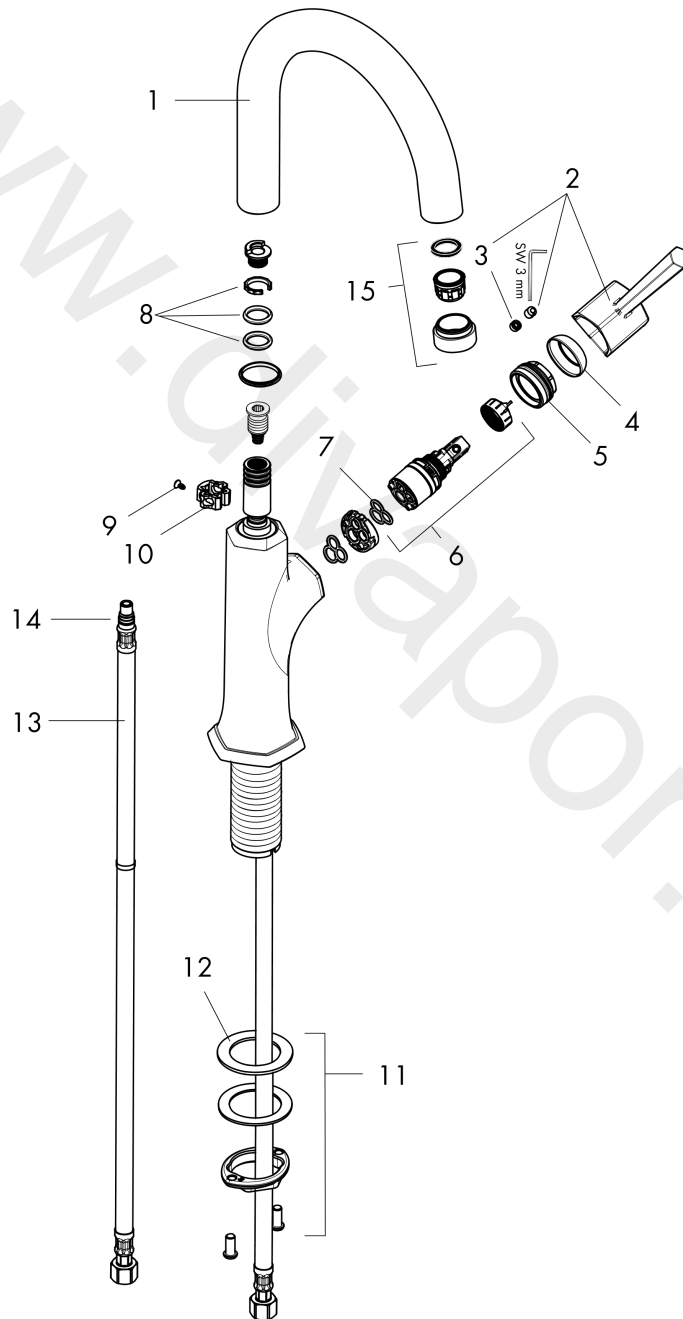

**Locarno****Single lever kitchen mixer 270**Finish: **Chrome** Article Number: **04854000****Description****product features**

- swivel range 150°
- laminar spray
- maximum flow rate at 3 bar: 5,7 l/min
- ceramic cartridge
- not suitable for continuous flow water heaters

**Technology****Product image**

**Locarno**  
**Single lever kitchen mixer 270**  
 Finish: **Chrome** Article Number: **04854000**

**Exploded Drawing**

Year of production: >02/21

**Locarno****Single lever kitchen mixer 270**Finish: **Chrome** Article Number: **04854000****Spare part list**

Year of production: &gt;02/21

Pos.	Description	Article Number	Price	PU
1	spout cpl.	93147000	£ 173,00	1
2	handle	93885000	-	1
3	screw cover	95704000	£ 3,30	1
4	flange	98863000	£ 51,00	1
5	nut	93886000	-	1
6	cartridge, assy	95973001	£ 79,00	1
7	seal	98865000	£ 35,00	1
8	sealing set	92646000	£ 20,50	1
9	screw	97662000	£ 9,00	1
10	axialring	97558000	£ 3,30	1
11	fixing set (special)	93253000	£ 20,50	1
12	lever collar	97548000	£ 3,30	1
13	connection hose 35½" M8x0,75 3/8"	96316001	-	1
14	O-ring 7x1,5	98422000	£ 3,30	1
15	aerator laminar	93840001	-	1