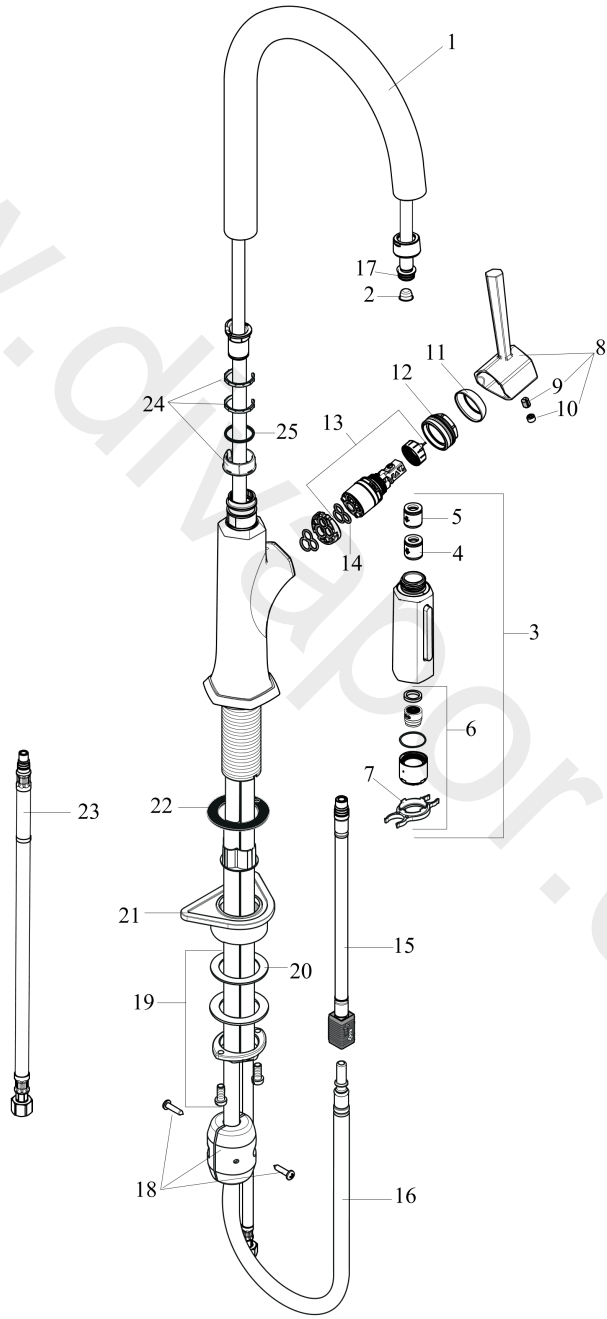

Locarno**Single lever kitchen mixer 200, pull-out spray, 2jet**Finish: **Stainless Steel Optic** Article Number: **04853800****Description****product features**

- swivel range 150°
- normal spray, shower spray
- lockable shower spray, spray returns through pressing spray diverter and spray returns automatically through handle closing
- MagFit magnetic shower support
- quick connect hose
- maximum flow rate at 3 bar: 6,6 l/min
- ceramic cartridge
- temperature limitation adjustable
- integrated non-return valve
- suitable for continuous flow water heaters

Technology**Product image**

Locarno

Single lever kitchen mixer 200, pull-out spray, 2jet

Finish: **Stainless Steel Optic** Article Number: **04853800**

Exploded Drawing

Year of production: >03/21

Locarno

Single lever kitchen mixer 200, pull-out spray, 2jet

Finish: **Stainless Steel Optic** Article Number: **04853800**

Spare part list

Year of production: >03/21

Pos.	Description	Article Number	Price	PU
1	spout cpl.	93159800	£ 224,00	1
2	filter	97735000	£ 3,30	1
3	handspray	93887801	-	1
4	set of non return valves DW 15	94074000	£ 16,10	1
5	non return valve	93218000	£ 35,00	1
6	spray former	93342001	£ 43,00	1
7	service tool	95910000	£ 9,00	1
8	handle	93885800	-	1
9	hollow set screw M6x8	97810000	£ 3,30	1
10	screw cover	95704000	£ 3,30	1
11	flange	98863800	£ 64,00	1
12	nut	93886000	-	1
13	cartridge, assy	95973001	£ 79,00	1
14	seal	98865000	£ 35,00	1
15	hose	93744000	£ 51,00	1
16	hose 1,50 m	88624000	-	1
17	O-ring 11x2	98127000	£ 3,30	1
18	weight	98551000	£ 20,50	1
19	fixing set (special)	93253000	£ 20,50	1
20	lever collar	97548000	£ 3,30	1
21	support	97523000	£ 6,10	1
22	seal	92582000	£ 3,30	1
23	connection hose 35½" M8x0,75 3/8"	96316001	-	1
24	set of lever collars	98365000	£ 9,00	1
25	O-ring 21x2,5	98211000	£ 3,30	1