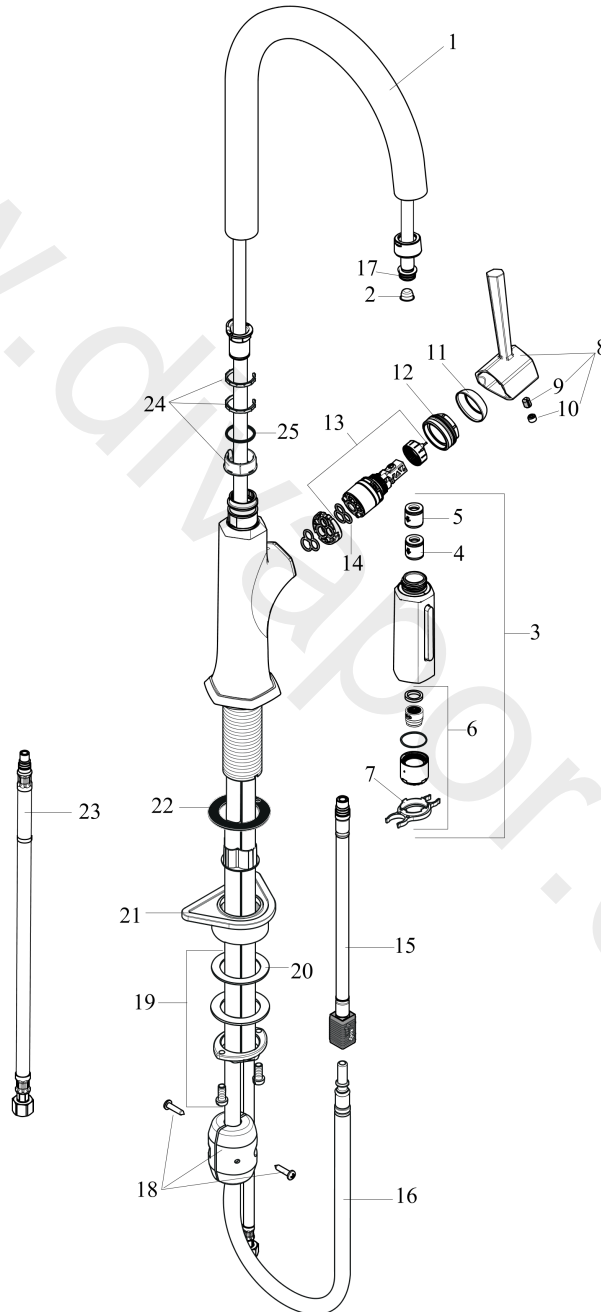

**Locarno**

**Single lever kitchen mixer 200, pull-out spray, 2jet**

Finish: **Matt Black** Article Number: **04853670**

**Description**

**product features**

- swivel range 150°
- normal spray, shower spray
- lockable shower spray, spray returns through pressing spray diverter and spray returns automatically through handle closing
- MagFit magnetic shower support
- quick connect hose
- maximum flow rate at 3 bar: 6,6 l/min
- ceramic cartridge
- temperature limitation adjustable
- integrated non-return valve
- suitable for continuous flow water heaters

**Technology**

**Product image**

**Locarno**  
**Single lever kitchen mixer 200, pull-out spray, 2jet**  
 Finish: **Matt Black** Article Number: **04853670**

**Exploded Drawing**

Year of production: >03/21

## Locarno

Single lever kitchen mixer 200, pull-out spray, 2jet

Finish: **Matt Black** Article Number: **04853670**

### Spare part list

Year of production: >03/21

Pos.	Description	Article Number	Price	PU
1	spout cpl.	93159670	-	1
2	filter	97735000	£ 3,30	1
3	handspray	93887671	-	1
4	set of non return valves DW 15	94074000	£ 16,10	1
5	non return valve	93218000	£ 35,00	1
6	spray former	93342001	£ 43,00	1
7	service tool	95910000	£ 9,00	1
8	handle	93885670	-	1
9	hollow set screw M6x8	97810000	£ 3,30	1
10	screw cover	95704000	£ 3,30	1
11	flange	98863670	£ 76,00	1
12	nut	93886000	-	1
13	cartridge, assy	95973001	£ 79,00	1
14	seal	98865000	£ 35,00	1
15	hose	93744000	£ 51,00	1
16	hose 1,50 m	88624000	-	1
17	O-ring 11x2	98127000	£ 3,30	1
18	weight	98551000	£ 20,50	1
19	fixing set (special)	93253000	£ 20,50	1
20	lever collar	97548000	£ 3,30	1
21	support	97523000	£ 6,10	1
22	seal	92582000	£ 3,30	1
23	connection hose 35½" M8x0,75 3/8"	96316001	-	1
24	set of lever collars	98365000	£ 9,00	1
25	O-ring 21x2,5	98211000	£ 3,30	1