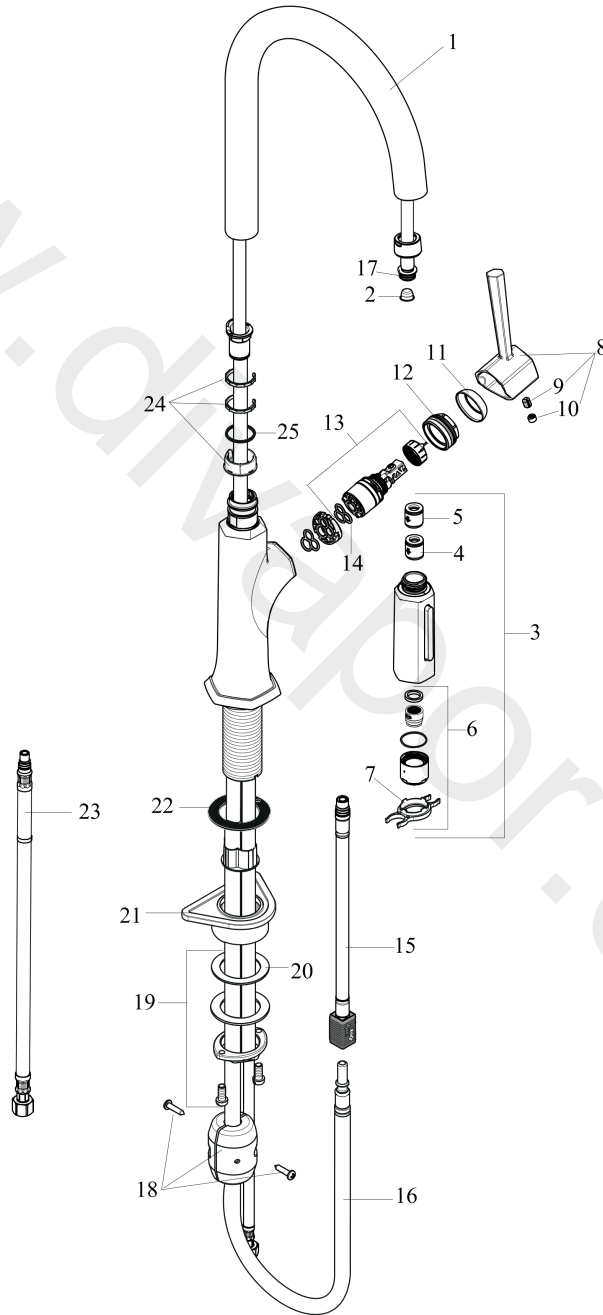

**Locarno****Single lever kitchen mixer 200, pull-out spray, 2jet**Finish: **Brushed Gold Optic** Article Number: **04853250****Description****product features**

- swivel range 150°
- normal spray, shower spray
- lockable shower spray, spray returns through pressing spray diverter and spray returns automatically through handle closing
- MagFit magnetic shower support
- quick connect hose
- maximum flow rate at 3 bar: 6,6 l/min
- ceramic cartridge
- temperature limitation adjustable
- integrated non-return valve
- suitable for continuous flow water heaters

**Technology****Product image**

Locarno

Single lever kitchen mixer 200, pull-out spray, 2jet

Finish: Brushed Gold Optic Article Number: 04853250

Exploded Drawing

Year of production: >02/21

## Locarno

Single lever kitchen mixer 200, pull-out spray, 2jet

Finish: **Brushed Gold Optic** Article Number: **04853250**

### Spare part list

Year of production: >02/21

Pos.	Description	Article Number	Price	PU
1	spout cpl.	93159250	-	1
2	filter	97735000	£ 3,30	1
4	set of non return valves DW 15	94074000	£ 16,10	1
5	non return valve	93218000	£ 35,00	1
6	spray former	93342000	£ 51,00	1
7	service tool	95910000	£ 9,00	1
9	hollow set screw M6x8	97810000	£ 3,30	1
10	screw cover	95704000	£ 3,30	1
11	flange	98863250	£ 76,50	1
12	nut	93886000	-	1
13	cartridge, assy	95973001	£ 79,00	1
14	seal	98865000	£ 35,00	1
15	hose	93744000	£ 51,00	1
16	hose 1,50 m	88624000	-	1
17	O-ring 11x2	98127000	£ 3,30	1
18	weight	98551000	£ 20,50	1
19	fixing set (special)	93253000	£ 20,50	1
20	lever collar	97548000	£ 3,30	1
21	support	97523000	£ 6,10	1
22	seal	92582000	£ 3,30	1
23	connection hose 35½" M8x0,75 3/8"	96316001	-	1
24	set of lever collars	98365000	£ 9,00	1
25	O-ring 21x2,5	98211000	£ 3,30	1