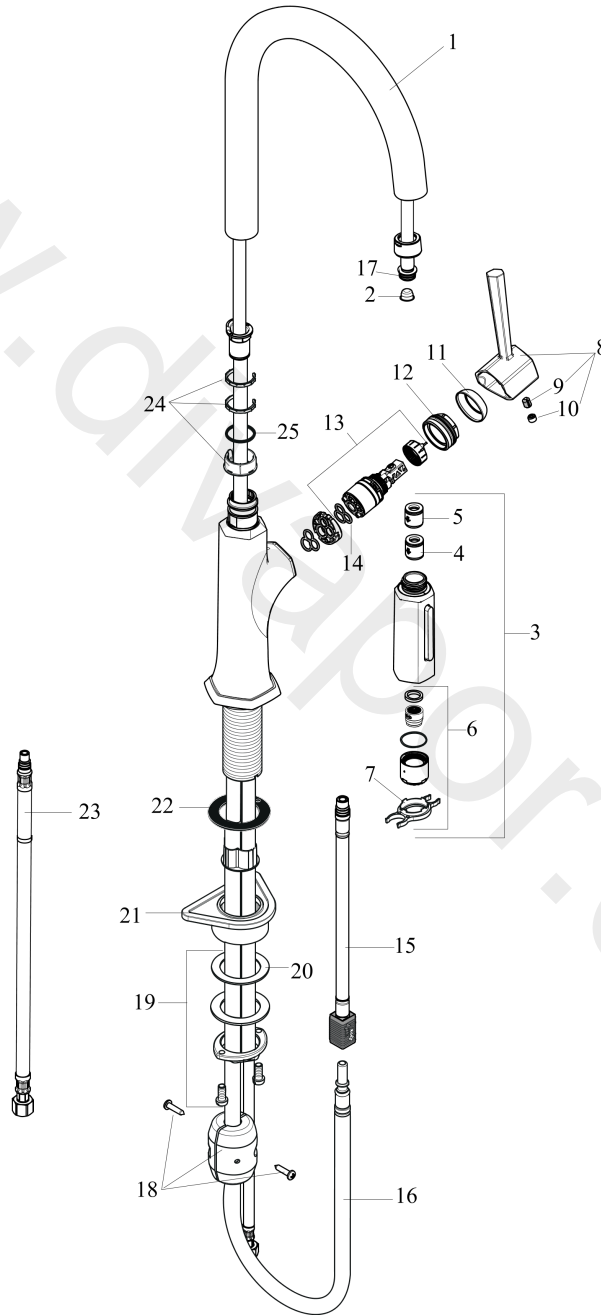

Locarno

Single lever kitchen mixer 200, pull-out spray, 2jet

Finish: **Chrome** Article Number: **04853000**

Description

product features

- swivel range 150°
- normal spray, shower spray
- lockable shower spray, spray returns through pressing spray diverter and spray returns automatically through handle closing
- MagFit magnetic shower support
- quick connect hose
- maximum flow rate at 3 bar: 6,6 l/min
- ceramic cartridge
- temperature limitation adjustable
- integrated non-return valve
- suitable for continuous flow water heaters

Technology

Product image

Locarno
Single lever kitchen mixer 200, pull-out spray, 2jet
 Finish: **Chrome** Article Number: **04853000**

Exploded Drawing

Year of production: >02/21

Locarno

Single lever kitchen mixer 200, pull-out spray, 2jet

Finish: **Chrome** Article Number: **04853000**

Spare part list

Year of production: >02/21

Pos.	Description	Article Number	Price	PU
1	spout cpl.	93159000	£ 137,00	1
2	filter	97735000	£ 3,30	1
3	handspray	93887001	-	1
4	set of non return valves DW 15	94074000	£ 16,10	1
5	non return valve	93218000	£ 35,00	1
6	spray former	93342000	£ 51,00	1
7	service tool	95910000	£ 9,00	1
8	handle	93885000	-	1
9	hollow set screw M6x8	97810000	£ 3,30	1
10	screw cover	95704000	£ 3,30	1
11	flange	98863000	£ 51,00	1
12	nut	93886000	-	1
13	cartridge, assy	95973001	£ 79,00	1
14	seal	98865000	£ 35,00	1
15	hose	93744000	£ 51,00	1
16	hose 1,50 m	88624000	-	1
17	O-ring 11x2	98127000	£ 3,30	1
18	weight	98551000	£ 20,50	1
19	fixing set (special)	93253000	£ 20,50	1
20	lever collar	97548000	£ 3,30	1
21	support	97523000	£ 6,10	1
22	seal	92582000	£ 3,30	1
23	connection hose 35½" M8x0,75 3/8"	96316001	-	1
24	set of lever collars	98365000	£ 9,00	1
25	O-ring 21x2,5	98211000	£ 3,30	1