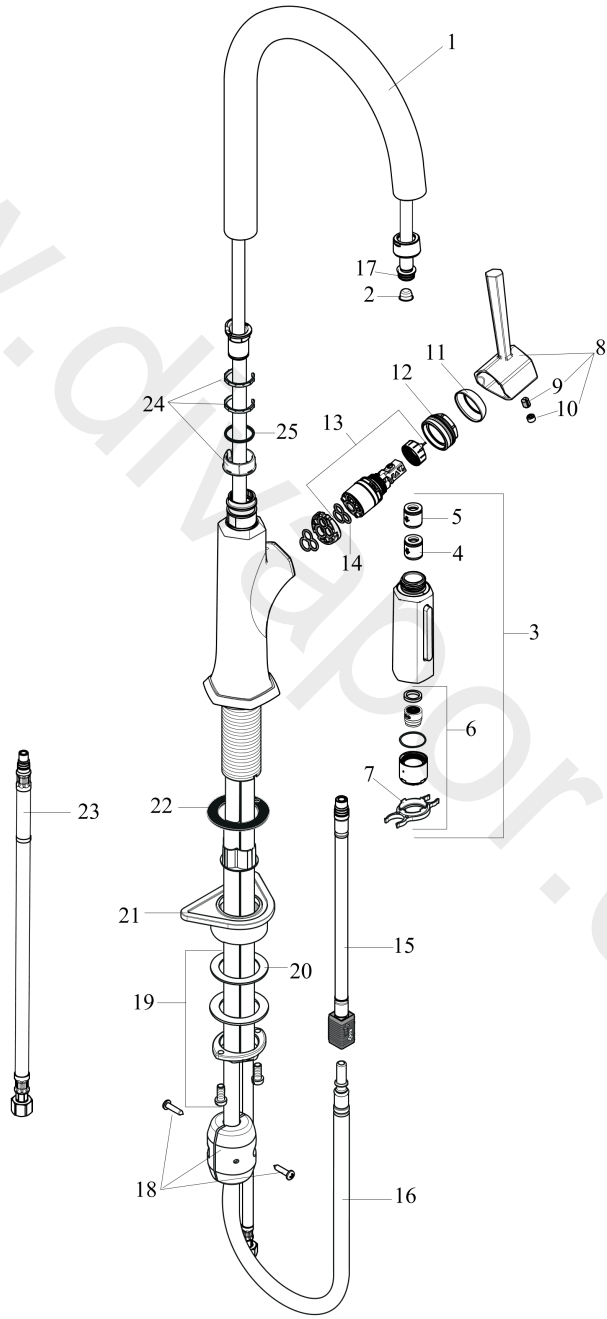

Locarno

Single lever kitchen mixer 230, pull-out spray, 2jet

Finish: **Stainless Steel Optic** Article Number: **04852800**

Description

product features

- swivel range 150°
- normal spray, shower spray
- lockable shower spray, spray returns through pressing spray diverter and spray returns automatically through handle closing
- MagFit magnetic shower support
- quick connect hose
- maximum flow rate at 3 bar: 6,6 l/min
- ceramic cartridge
- temperature limitation adjustable
- integrated non-return valve
- suitable for continuous flow water heaters

Technology

Product image

Locarno

Single lever kitchen mixer 230, pull-out spray, 2jet

Finish: **Stainless Steel Optic** Article Number: **04852800**

Exploded Drawing

Year of production: >03/21

Locarno

Single lever kitchen mixer 230, pull-out spray, 2jet

Finish: **Stainless Steel Optic** Article Number: **04852800**

Spare part list

Year of production: >03/21

Pos.	Description	Article Number	Price	PU
1	spout cpl.	92972800	£ 224,00	1
2	filter	97735000	£ 3,30	1
3	handspray	93887801	-	1
4	set of non return valves DW 15	94074000	£ 16,10	1
5	non return valve	93218000	£ 35,00	1
6	-	94578000	-	1
7	service tool	95910000	£ 9,00	1
8	handle	93885800	-	1
9	hollow set screw M6x8	97810000	£ 3,30	1
10	screw cover	95704000	£ 3,30	1
11	flange	98863800	£ 64,00	1
12	nut	93886000	-	1
13	cartridge, assy	95973001	£ 79,00	1
14	seal	98865000	£ 35,00	1
15	hose	93744000	£ 51,00	1
16	hose 1,50 m	88624000	-	1
17	O-ring 11x2	98127000	£ 3,30	1
18	weight	98551000	£ 20,50	1
19	fixing set (special)	93253000	£ 20,50	1
20	lever collar	97548000	£ 3,30	1
21	support	97523000	£ 6,10	1
22	seal	92582000	£ 3,30	1
23	connection hose 35½" M8x0,75 3/8"	96316001	-	1
24	set of lever collars	98365000	£ 9,00	1
25	O-ring 21x2,5	98211000	£ 3,30	1