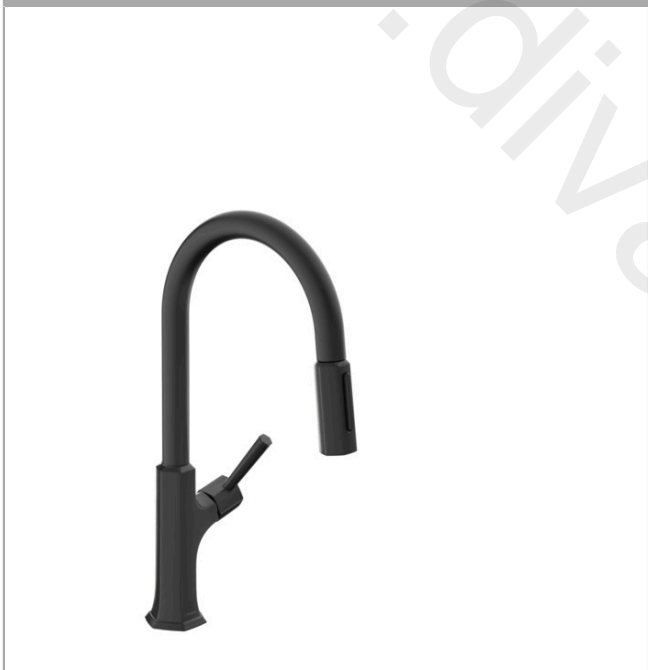

Locarno

Single lever kitchen mixer 230, pull-out spray, 2jet

Finish: **Matt Black** Article Number: **04852670**

Description

product features

- swivel range 150°
- normal spray, shower spray
- lockable shower spray, spray returns through pressing spray diverter and spray returns automatically through handle closing
- MagFit magnetic shower support
- quick connect hose
- maximum flow rate at 3 bar: 6,6 l/min
- ceramic cartridge
- temperature limitation adjustable
- integrated non-return valve
- suitable for continuous flow water heaters

Technology

Product image

Locarno
Single lever kitchen mixer 230, pull-out spray, 2jet
 Finish: **Matt Black** Article Number: **04852670**

Exploded Drawing

Year of production: >03/21

Locarno

Single lever kitchen mixer 230, pull-out spray, 2jet

Finish: **Matt Black** Article Number: **04852670**

Spare part list

Year of production: >03/21

Pos.	Description	Article Number	Price	PU
1	spout cpl.	92972670	-	1
2	filter	97735000	£ 3,30	1
3	handspray	93887671	-	1
4	set of non return valves DW 15	94074000	£ 16,10	1
5	non return valve	93218000	£ 35,00	1
6	spray former	93342000	£ 51,00	1
7	service tool	95910000	£ 9,00	1
8	handle	93885670	-	1
9	hollow set screw M6x8	97810000	£ 3,30	1
10	screw cover	95704000	£ 3,30	1
11	flange	98863670	£ 76,00	1
12	nut	93886000	-	1
13	cartridge, assy	95973001	£ 79,00	1
14	seal	98865000	£ 35,00	1
15	hose	93744000	£ 51,00	1
16	hose 1,50 m	88624000	-	1
17	O-ring 11x2	98127000	£ 3,30	1
18	weight	98551000	£ 20,50	1
19	fixing set (special)	93253000	£ 20,50	1
20	lever collar	97548000	£ 3,30	1
21	support	97523000	£ 6,10	1
22	seal	92582000	£ 3,30	1
23	connection hose 35½" M8x0,75 3/8"	96316001	-	1
24	set of lever collars	98365000	£ 9,00	1
25	O-ring 21x2,5	98211000	£ 3,30	1