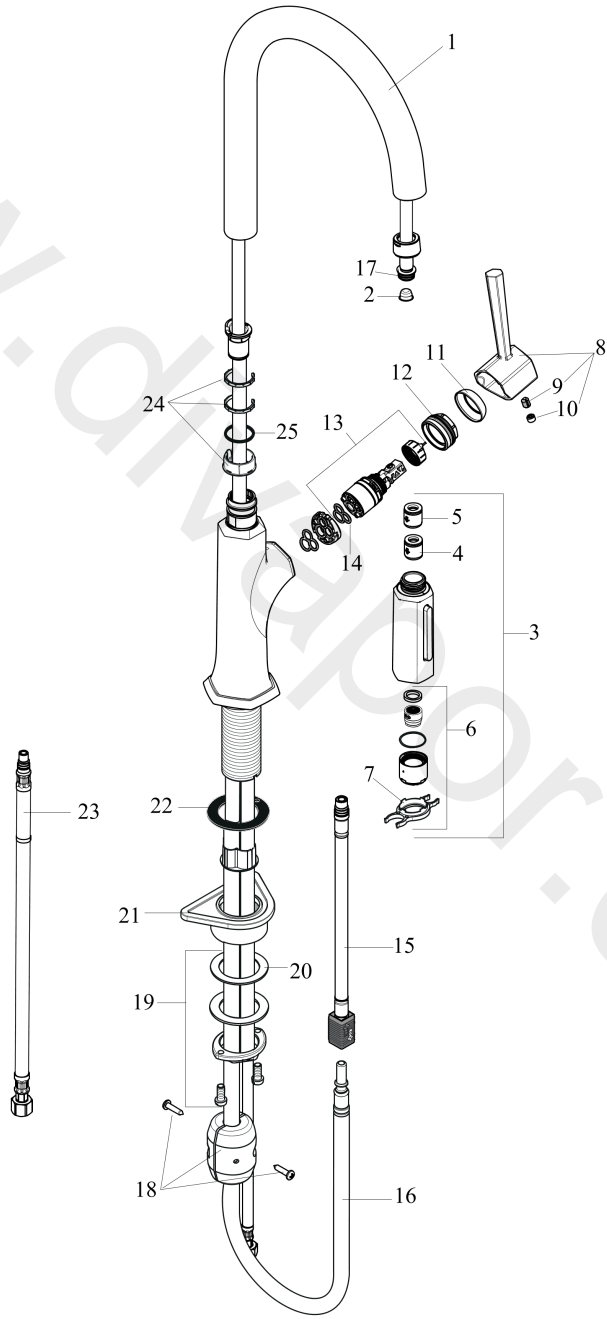

Locarno

Single lever kitchen mixer 230, pull-out spray, 2jet

Finish: **Matt Black** Article Number: **04852670**

Description

product features

- swivel range 150°
- normal spray, shower spray
- lockable shower spray, spray returns through pressing spray diverter and spray returns automatically through handle closing
- MagFit magnetic shower support
- quick connect hose
- maximum flow rate at 3 bar: 6,6 l/min
- ceramic cartridge
- temperature limitation adjustable
- integrated non-return valve
- suitable for continuous flow water heaters

Technology

Product image

Locarno
Single lever kitchen mixer 230, pull-out spray, 2jet
 Finish: **Matt Black** Article Number: **04852670**

Exploded Drawing

Year of production: >03/21

Locarno

Single lever kitchen mixer 230, pull-out spray, 2jet

Finish: **Matt Black** Article Number: **04852670**

Spare part list

Year of production: >03/21

Pos.	Description	Article Number	Price	PU
1	spout cpl.	92972670	-	1
2	filter	97735000	£ 3,30	1
3	handspray	93887671	-	1
4	set of non return valves DW 15	94074000	£ 16,10	1
5	non return valve	93218000	£ 35,00	1
6	spray former	93342000	£ 51,00	1
7	service tool	95910000	£ 9,00	1
8	handle	93885670	-	1
9	hollow set screw M6x8	97810000	£ 3,30	1
10	screw cover	95704000	£ 3,30	1
11	flange	98863670	£ 76,00	1
12	nut	93886000	-	1
13	cartridge, assy	95973001	£ 79,00	1
14	seal	98865000	£ 35,00	1
15	hose	93744000	£ 51,00	1
16	hose 1,50 m	88624000	-	1
17	O-ring 11x2	98127000	£ 3,30	1
18	weight	98551000	£ 20,50	1
19	fixing set (special)	93253000	£ 20,50	1
20	lever collar	97548000	£ 3,30	1
21	support	97523000	£ 6,10	1
22	seal	92582000	£ 3,30	1
23	connection hose 35½" M8x0,75 3/8"	96316001	-	1
24	set of lever collars	98365000	£ 9,00	1
25	O-ring 21x2,5	98211000	£ 3,30	1