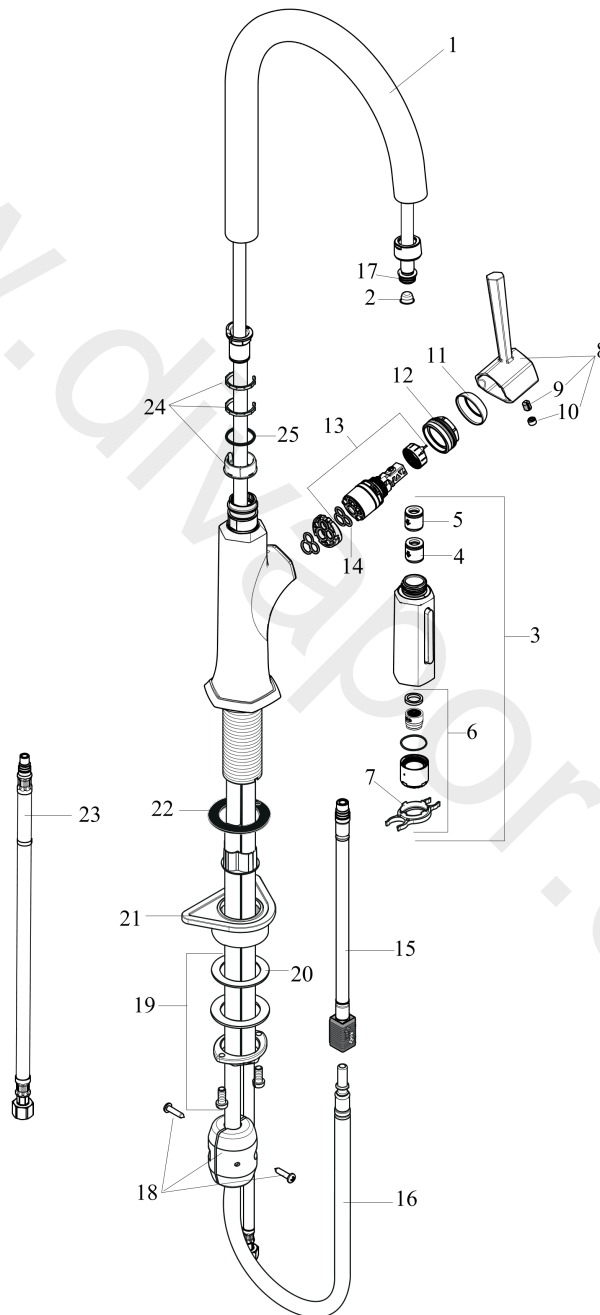

**Locarno**

**Single lever kitchen mixer 230, pull-out spray, 2jet**

Finish: **Brushed Gold Optic** Article Number: **04852250**

**Description**

**product features**

- swivel range 150°
- normal spray, shower spray
- lockable shower spray, spray returns through pressing spray diverter and spray returns automatically through handle closing
- MagFit magnetic shower support
- quick connect hose
- maximum flow rate at 3 bar: 6,6 l/min
- ceramic cartridge
- temperature limitation adjustable
- integrated non-return valve
- suitable for continuous flow water heaters

**Technology**

**Product image**

**Locarno**

**Single lever kitchen mixer 230, pull-out spray, 2jet**

Finish: **Brushed Gold Optic** Article Number: **04852250**

**Exploded Drawing**

Year of production: >03/21

## Locarno

Single lever kitchen mixer 230, pull-out spray, 2jet

Finish: **Brushed Gold Optic** Article Number: **04852250**

### Spare part list

Year of production: >03/21

Pos.	Description	Article Number	Price	PU
1	spout cpl.	92972250	£ 202,00	1
2	filter	97735000	£ 3,30	1
3	handspray	93887251	-	1
4	set of non return valves DW 15	94074000	£ 16,10	1
5	non return valve	93218000	£ 35,00	1
6	spray former	93342000	£ 51,00	1
7	service tool	95910000	£ 9,00	1
8	handle	93885250	-	1
9	hollow set screw M6x8	97810000	£ 3,30	1
10	screw cover	95704000	£ 3,30	1
11	flange	98863250	£ 76,50	1
12	nut	93886000	-	1
13	cartridge, assy	95973001	£ 79,00	1
14	seal	98865000	£ 35,00	1
15	hose	93744000	£ 51,00	1
16	hose 1,50 m	88624000	-	1
17	O-ring 11x2	98127000	£ 3,30	1
18	weight	98551000	£ 20,50	1
19	fixing set (special)	93253000	£ 20,50	1
20	lever collar	97548000	£ 3,30	1
21	support	97523000	£ 6,10	1
22	seal	92582000	£ 3,30	1
23	connection hose 35½" M8x0,75 3/8"	96316001	-	1
24	set of lever collars	98365000	£ 9,00	1
25	O-ring 21x2,5	98211000	£ 3,30	1