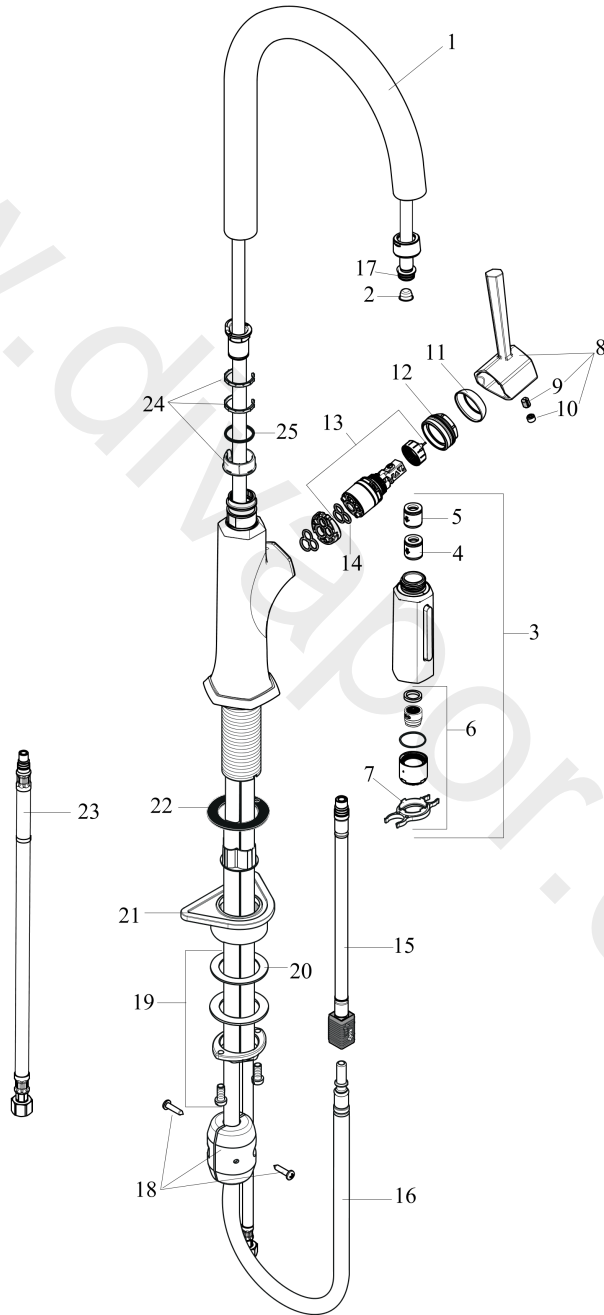

Locarno

Single lever kitchen mixer 230, pull-out spray, 2jet

Finish: **Chrome** Article Number: **04852000**

Description

product features

- swivel range 150°
- normal spray, shower spray
- lockable shower spray, spray returns through pressing spray diverter and spray returns automatically through handle closing
- MagFit magnetic shower support
- quick connect hose
- maximum flow rate at 3 bar: 6,6 l/min
- ceramic cartridge
- temperature limitation adjustable
- integrated non-return valve
- suitable for continuous flow water heaters

Technology

Product image

Locarno
Single lever kitchen mixer 230, pull-out spray, 2jet
 Finish: **Chrome** Article Number: **04852000**

Exploded Drawing

Year of production: >02/21

Locarno

Single lever kitchen mixer 230, pull-out spray, 2jet

Finish: **Chrome** Article Number: **04852000**

Spare part list

Year of production: >02/21

Pos.	Description	Article Number	Price	PU
1	spout cpl.	92972000	£ 137,00	1
2	filter	97735000	£ 3,30	1
3	handspray	93887001	-	1
4	set of non return valves DW 15	94074000	£ 16,10	1
5	non return valve	93218000	£ 35,00	1
6	spray former	93342000	£ 51,00	1
7	service tool	95910000	£ 9,00	1
8	handle	93885000	-	1
9	hollow set screw M6x8	97810000	£ 3,30	1
10	screw cover	95704000	£ 3,30	1
11	flange	98863000	£ 51,00	1
12	nut	93886000	-	1
13	cartridge, assy	95973001	£ 79,00	1
14	seal	98865000	£ 35,00	1
15	hose	93744000	£ 51,00	1
16	hose 1,50 m	88624000	-	1
17	O-ring 11x2	98127000	£ 3,30	1
18	weight	98551000	£ 20,50	1
19	fixing set (special)	93253000	£ 20,50	1
20	lever collar	97548000	£ 3,30	1
21	support	97523000	£ 6,10	1
22	seal	92582000	£ 3,30	1
23	connection hose 35½" M8x0,75 3/8"	96316001	-	1
24	set of lever collars	98365000	£ 9,00	1
25	O-ring 21x2,5	98211000	£ 3,30	1