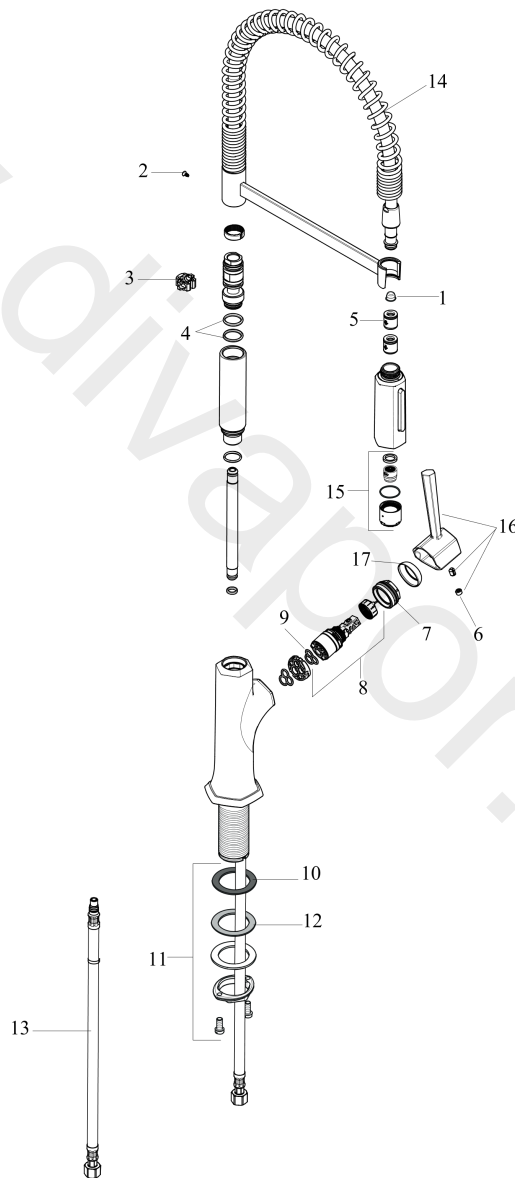

Locarno

Single lever kitchen mixer Semi-Pro, 2jet

Finish: **Stainless Steel Optic** Article Number: **04851800**

Description

product features

- swivel range 360°
- normal spray, shower spray
- lockable shower spray, spray returns through pressing spray diverter and spray returns automatically through handle closing
- quick connect hose
- maximum flow rate at 3 bar: 6,6 l/min
- ceramic cartridge
- integrated non-return valve
- not suitable for continuous flow water heaters

Technology

Product image

Locarno

Single lever kitchen mixer Semi-Pro, 2jet

Finish: **Stainless Steel Optic** Article Number: **04851800**

Exploded Drawing

Year of production: >02/21

Locarno**Single lever kitchen mixer Semi-Pro, 2jet**Finish: **Stainless Steel Optic** Article Number: **04851800****Spare part list**

Year of production: >02/21

Pos.	Description	Article Number	Price	PU
1	filter	97735000	£ 3,30	1
2	screw	97662000	£ 9,00	1
3	axialring	97558000	£ 3,30	1
4	O-ring 17x2,5	98387000	£ 3,30	1
5	non return valve	93218000	£ 35,00	1
6	screw cover	95704000	£ 3,30	1
7	nut	93886000	-	1
8	cartridge, assy	95973001	£ 79,00	1
9	seal	98865000	£ 35,00	1
10	seal	92582000	£ 3,30	1
11	fixing set (Ø 34)	95049000	£ 16,10	1
12	lever collar	97548000	£ 3,30	1
13	connection hose 35½" M8x0,75 3/8"	96316001	-	1
14	shower hose	93938800	-	1
15	aerator M18x1 (15 l/min)	98490800	£ 35,00	1
16	handle	93885800	-	1
17	flange	95493800	£ 35,00	1
a	handspray	93887801	-	1