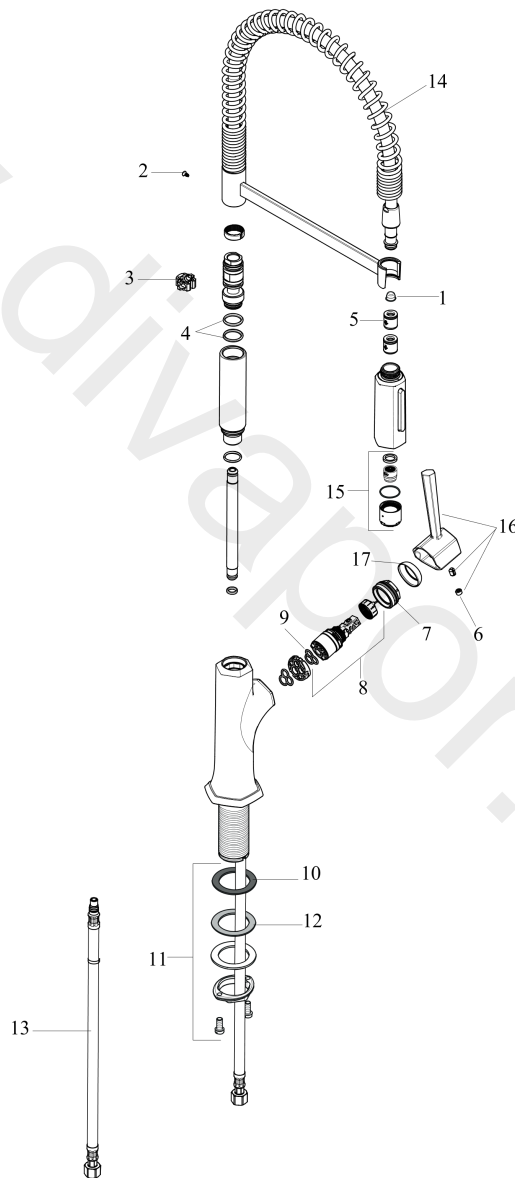

Locarno**Single lever kitchen mixer Semi-Pro, 2jet**Finish: **Chrome** Article Number: **04851000****Description****product features**

- swivel range 360°
- normal spray, shower spray
- lockable shower spray, spray returns through pressing spray diverter and spray returns automatically through handle closing
- quick connect hose
- maximum flow rate at 3 bar: 6,6 l/min
- ceramic cartridge
- integrated non-return valve
- not suitable for continuous flow water heaters

Technology**Product image**

Locarno

Single lever kitchen mixer Semi-Pro, 2jet

Finish: **Chrome** Article Number: **04851000**

Exploded Drawing

Year of production: >02/21

Locarno**Single lever kitchen mixer Semi-Pro, 2jet**Finish: **Chrome** Article Number: **04851000****Spare part list**

Year of production: >02/21

Pos.	Description	Article Number	Price	PU
1	filter	97735000	£ 3,30	1
2	screw	97662000	£ 9,00	1
3	axialring	97558000	£ 3,30	1
4	O-ring 17x2,5	98387000	£ 3,30	1
5	non return valve	93218000	£ 35,00	1
6	screw cover	95704000	£ 3,30	1
7	nut	93886000	-	1
8	cartridge, assy	95973001	£ 79,00	1
9	seal	98865000	£ 35,00	1
10	seal	92582000	£ 3,30	1
11	fixing set (Ø 34)	95049000	£ 16,10	1
12	lever collar	97548000	£ 3,30	1
13	connection hose 35½" M8x0,75 3/8"	96316001	-	1
14	shower hose	93938000	-	1
15	aerator M18x1 (15 l/min)	98490000	£ 20,50	1
16	handle	93885000	-	1
17	flange	95493000	£ 20,50	1
a	handspray	93887001	-	1