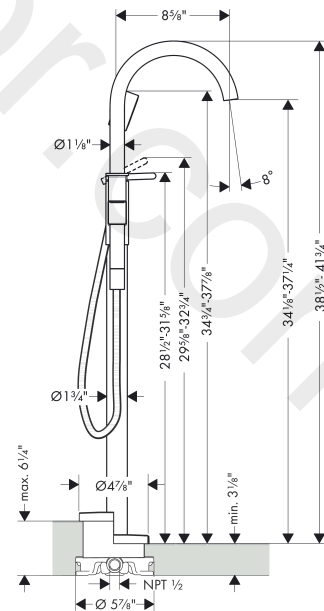

AXOR One
Single lever bath mixer floor-standing
 Finish: **Matt Black** Article Number: **48441671**

product features

- consists of: single lever bath mixer floor standing, hand shower, shower hose, shower holder
- spray type mixer: normal spray
- spray type hand shower: PowderRain
- maximum flow rate at 3 bar: 20,1 l/min
- flow rate of hand shower at 3 bar: 6,6 l/min
- ceramic cartridge
- temperature limitation adjustable
- diverter with automatic resetting
- non-return valve
- connection dimension: DN15
- connection type: basic set
- deck mounted
- min. operating pressure: 1 bar
- max. operating pressure: 10 bar

Technology

Product image

Scale drawing

AXOR One
Single lever bath mixer floor-standing
 Finish: **Matt Black** Article Number: **48441671**

Exploded Drawing

Year of production: >10/21

AXOR One
Single lever bath mixer floor-standing
 Finish: **Matt Black** Article Number: **48441671**

Spare part list

Year of production: >10/21

Pos.		Article Number	Price	PU
1	spout cpl.	94017670	£ 260,00	1
2	service tool	95661000	£ 6,10	1
3	selector	96297000	£ 35,00	1
4	diverter knob	94043670	£ 173,00	1
5	O-ring 23x2	98398000	£ 3,30	1
6	set of non return valves DW 15	94074000	£ 16,10	1
7	O-Ring 22x2	98185000	£ 3,30	1
8	shower hose Isiflex'B 1,25 m	28272670	£ 50,40	1
9	seal	98058000	£ 3,30	1
10	-	48652671	-	1
11	filter	92672000	£ 6,10	1
12	guide	92858000	£ 6,10	1
13	handle	94026670	£ 96,00	1
14	screw cover	93735460	£ 9,00	1
15	hollow set screw M5x5	98446000	£ 3,30	1
16	escutcheon	94027670	£ 38,00	1
17	nut	93995000	£ 25,00	1
18	O-ring 35x1,5	92114000	£ 6,10	1
19	cartridge, assy	93895000	£ 79,00	1
20	escutcheon	94038670	£ 142,00	1
21	O-ring 44x2,5	98162000	£ 3,30	1
22	hexagon socket screw M10x35	97670000	£ 16,10	1
23	O-ring 29x3	98371000	£ 6,10	1
24	O-ring 7x2	98419000	£ 3,30	1
25	extension set 60 mm	93882000	£ 275,00	1