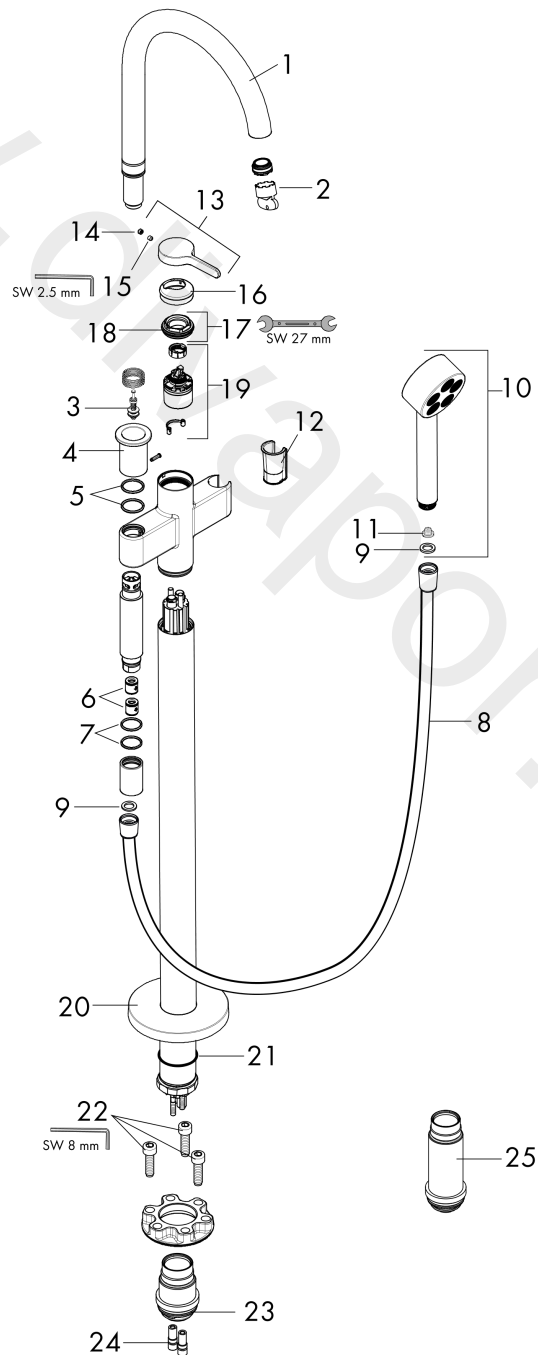

AXOR One
Single lever bath mixer floor-standing
 Finish: **Matt Black** Article Number: **48441671**

product features

- consists of: single lever bath mixer floor standing, hand shower, shower hose, shower holder
- spray type mixer: normal spray
- spray type hand shower: PowderRain
- maximum flow rate at 3 bar: 20,1 l/min
- flow rate of hand shower at 3 bar: 6,6 l/min
- ceramic cartridge
- temperature limitation adjustable
- diverter with automatic resetting
- non-return valve
- connection dimension: DN15
- connection type: basic set
- deck mounted
- min. operating pressure: 1 bar
- max. operating pressure: 10 bar

Technology

Product image

Scale drawing

AXOR One
Single lever bath mixer floor-standing
 Finish: **Matt Black** Article Number: **48441671**

Exploded Drawing

Year of production: >10/21

AXOR One
Single lever bath mixer floor-standing
 Finish: **Matt Black** Article Number: **48441671**

Spare part list

Year of production: >10/21

Pos.		Article Number	Price	PU
1	spout cpl.	94017670	£ 260,00	1
2	service tool	95661000	£ 6,10	1
3	selector	96297000	£ 35,00	1
4	diverter knob	94043670	£ 173,00	1
5	O-ring 23x2	98398000	£ 3,30	1
6	set of non return valves DW 15	94074000	£ 16,10	1
7	O-Ring 22x2	98185000	£ 3,30	1
8	shower hose Isiflex'B 1,25 m	28272670	£ 50,40	1
9	seal	98058000	£ 3,30	1
10	-	48652671	-	1
11	filter	92672000	£ 6,10	1
12	guide	92858000	£ 6,10	1
13	handle	94026670	£ 96,00	1
14	screw cover	93735460	£ 9,00	1
15	hollow set screw M5x5	98446000	£ 3,30	1
16	escutcheon	94027670	£ 38,00	1
17	nut	93995000	£ 25,00	1
18	O-ring 35x1,5	92114000	£ 6,10	1
19	cartridge, assy	93895000	£ 79,00	1
20	escutcheon	94038670	£ 142,00	1
21	O-ring 44x2,5	98162000	£ 3,30	1
22	hexagon socket screw M10x35	97670000	£ 16,10	1
23	O-ring 29x3	98371000	£ 6,10	1
24	O-ring 7x2	98419000	£ 3,30	1
25	extension set 60 mm	93882000	£ 275,00	1