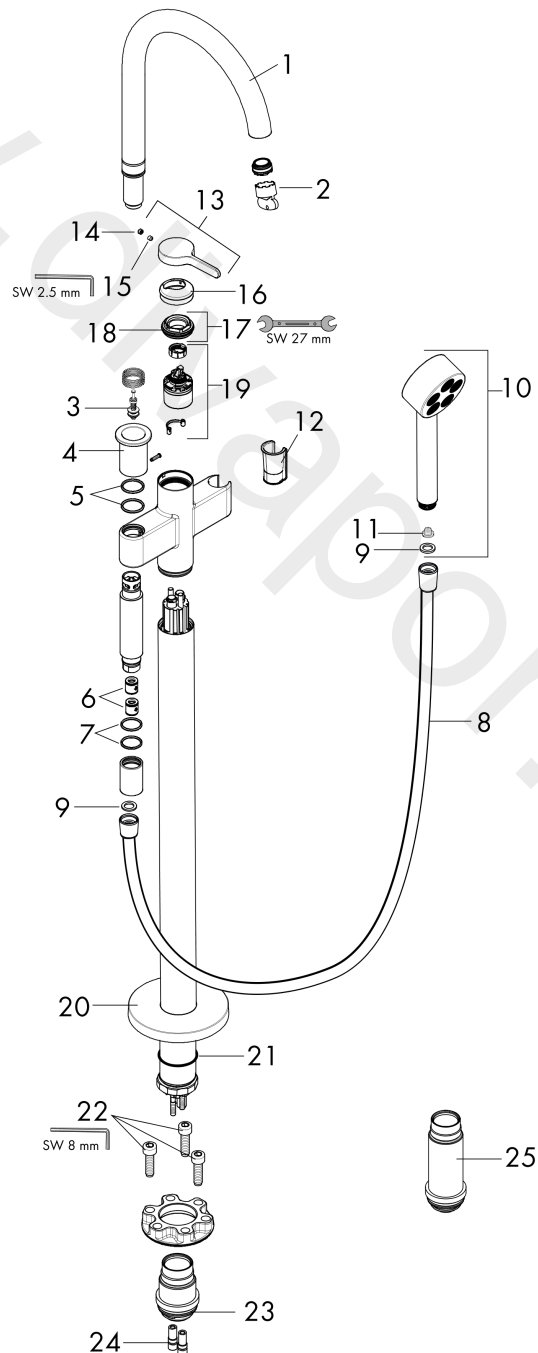

AXOR One
Single lever bath mixer floor-standing
Finish: **Chrome** Article Number: **48441001**

Exploded Drawing

Year of production: >10/21

AXOR One
Single lever bath mixer floor-standing
 Finish: **Chrome** Article Number: **48441001**

Spare part list

Year of production: >10/21

Pos.		Article Number	Price	PU
1	spout cpl.	94017000	£ 173,00	1
2	service tool	95661000	£ 6,10	1
3	selector	96297000	£ 35,00	1
4	diverter knob	94043000	£ 173,00	1
5	O-ring 23x2	98398000	£ 3,30	1
6	set of non return valves DW 15	94074000	£ 16,10	1
7	O-Ring 22x2	98185000	£ 3,30	1
8	shower hose Isiflex'B 1,25 m	28272000	£ 36,00	1
9	seal	98058000	£ 3,30	1
10	-	48652001	-	1
11	filter	92672000	£ 6,10	1
12	guide	92858000	£ 6,10	1
13	handle	94026000	£ 64,00	1
14	screw cover	93735460	£ 9,00	1
15	hollow set screw M5x5	98446000	£ 3,30	1
16	escutcheon	94027000	£ 25,00	1
17	nut	93995000	£ 25,00	1
18	O-ring 35x1,5	92114000	£ 6,10	1
19	cartridge, assy	93895000	£ 79,00	1
20	escutcheon	94038000	£ 96,00	1
21	O-ring 44x2,5	98162000	£ 3,30	1
22	hexagon socket screw M10x35	97670000	£ 16,10	1
23	O-ring 29x3	98371000	£ 6,10	1
24	O-ring 7x2	98419000	£ 3,30	1
25	extension set 60 mm	93882000	£ 275,00	1