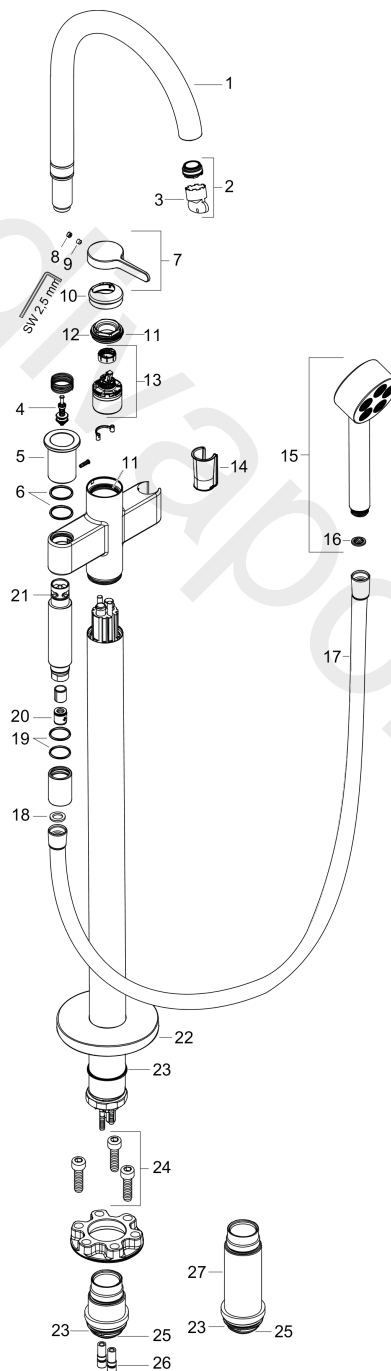

AXOR One
Single lever bath mixer floor-standing
 Finish: **Matt Black** Article Number: **48440677**

product features

- consists of: single lever bath mixer floor standing, hand shower, shower hose, shower holder
- projection: 220 mm
- spray type mixer: normal spray
- spray type hand shower: PowderRain
- maximum flow rate at 3 bar: 21,5 l/min
- flow rate for bath spout at 3 bar: 21,5 l/min
- flow rate of hand shower at 3 bar: 9,5 l/min
- ceramic cartridge
- temperature limitation adjustable
- diverter with automatic resetting
- non-return valve
- connection dimension: DN15
- connection type: basic set
- deck mounted
- min. operating pressure: 1 bar
- max. operating pressure: 10 bar

Exploded Drawing

Year of production: >06/21

AXOR One
Single lever bath mixer floor-standing
 Finish: **Matt Black** Article Number: **48440677**

Spare part list

Year of production: >06/21

Pos.		Article Number	Price	PU
1	spout cpl.	94017670	£ 260,00	1
2	aerator M24x1 D	93235000	£ 20,50	1
3	service tool	95661000	£ 6,10	1
4	selector	96297000	£ 35,00	1
5	diverter knob	94043670	£ 173,00	1
6	O-ring 23x2	98398000	£ 3,30	1
7	handle	94026670	£ 96,00	1
8	hollow set screw M5x5	98446000	£ 3,30	1
9	screw cover	93735460	£ 9,00	1
10	escutcheon	94027670	£ 38,00	1
11	nut	93995000	£ 25,00	1
12	O-ring 35x1,5	92114000	£ 6,10	1
13	cartridge, assy	93895000	£ 79,00	1
14	guide	92858000	£ 6,10	1
15	-	48651677	-	1
16	filter packing	93774000	£ 9,00	1
17	shower hose Isiflex'B 1,25 m	28272670	£ 50,40	1
18	seal	98058000	£ 3,30	1
19	O-Ring 22x2	98185000	£ 3,30	1
20	set of non return valves DW 15	94074000	£ 16,10	1
21	escutcheon	94038670	£ 142,00	1
22	O-ring 44x2,5	98162000	£ 3,30	1
23	hexagon socket screw M10x35	97670000	£ 16,10	1
24	O-ring 29x3	98371000	£ 6,10	1
25	O-ring 7x2	98419000	£ 3,30	1
26	extension set 60 mm	93882000	£ 275,00	1
a	-	10452187	-	1