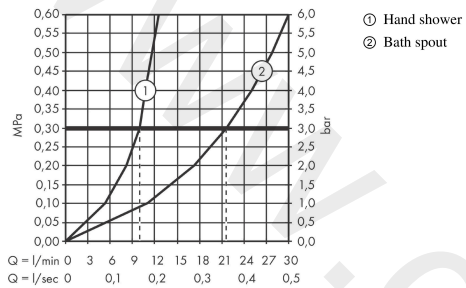

AXOR One
Single lever bath mixer floor-standing
Finish: **Matt Black** Article Number: **48440677**

Flowchart