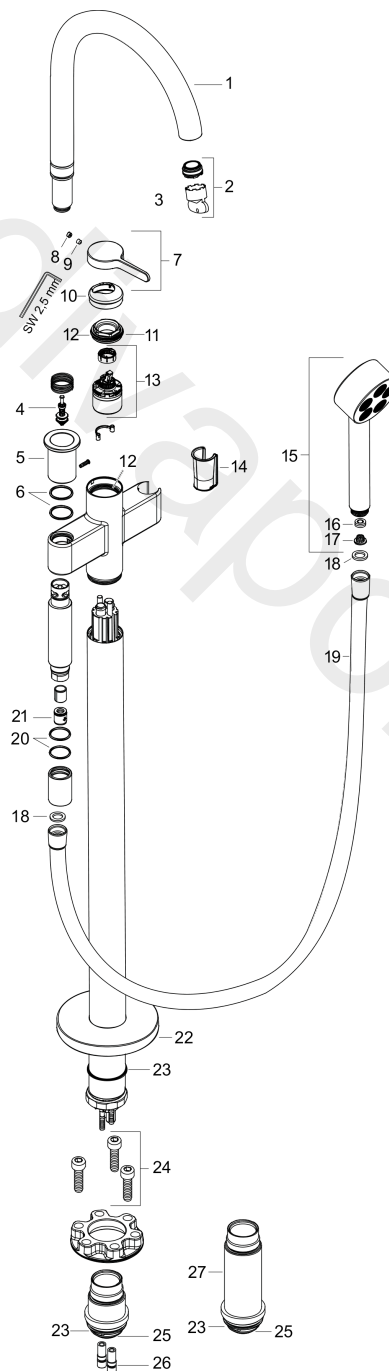

AXOR One
Single lever bath mixer floor-standing
Finish: **Matt Black** Article Number: **48440670**

Exploded Drawing

Year of production: >04/21

AXOR One
Single lever bath mixer floor-standing
Finish: **Matt Black** Article Number: **48440670**

Spare part list

Year of production: >04/21

Pos.		Article Number	Price	PU
1	spout cpl.	94017670	£ 260,00	1
2	aerator M24x1 (30 l/min)	98998000	£ 35,00	1
3	service tool	95661000	£ 6,10	1
4	selector	96297000	£ 35,00	1
5	diverter knob	94043670	£ 173,00	1
6	O-ring 23x2	98398000	£ 3,30	1
7	handle	94026670	£ 96,00	1
8	hollow set screw M5x5	98446000	£ 3,30	1
9	screw cover	94440610	£ 3,30	1
10	escutcheon	94027670	£ 38,00	1
11	nut	93995000	£ 25,00	1
12	O-ring 35x1,5	92114000	£ 6,10	1
13	cartridge, assy	93895000	£ 79,00	1
14	guide	92858000	£ 6,10	1
15	handshower	48651670	£ 198,84	1
16	flow limiter (9 l/min)	95659000	£ 9,00	1
17	filter	92672000	£ 6,10	1
18	seal	98058000	£ 3,30	1
19	shower hose Isiflex'B 1,25 m	28272670	£ 50,40	1
20	set of non return valves DW 15	94074000	£ 16,10	1
21	O-Ring 22x2	98185000	£ 3,30	1
22	escutcheon	94038670	£ 142,00	1
23	O-ring 44x2,5	98162000	£ 3,30	1
24	hexagon socket screw M10x35	97670000	£ 16,10	1
25	O-ring 29x3	98371000	£ 6,10	1
26	O-ring 7x2	98419000	£ 3,30	1
27	extension set 60 mm	93882000	£ 275,00	1
a	concealed item	10452180	£ 575,00	1