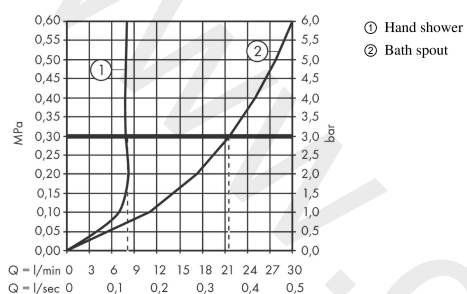

AXOR One
Single lever bath mixer floor-standing
 Finish: **Matt Black** Article Number: **48440670**

product features

- consists of: single lever bath mixer floor standing, hand shower, shower hose, shower holder
- 2 functions
- projection: 220 mm
- spray type mixer: normal spray
- spray type hand shower: PowderRain
- maximum flow rate at 3 bar: 21,5 l/min
- flow rate for bath spout at 3 bar: 21,5 l/min
- flow rate of hand shower at 3 bar: 8 l/min
- ceramic cartridge
- temperature limitation adjustable
- diverter with automatic resetting
- non-return valve
- connection dimension: DN15
- connection type: basic set
- deck mounted
- min. operating pressure: 1 bar
- max. operating pressure: 10 bar

Article Details

Price excl. VAT

2.706,70 £

Technology

Product image

Scale drawing

AXOR One
Single lever bath mixer floor-standing
 Finish: **Matt Black** Article Number: **48440670**

Flowchart