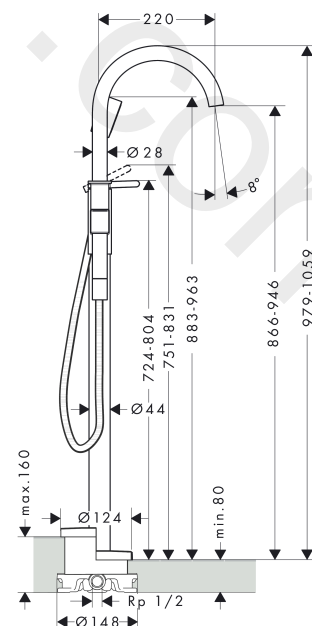

AXOR One
Single lever bath mixer floor-standing
 Finish: **Matt Black** Article Number: **48440670**

product features

- consists of: single lever bath mixer floor standing, hand shower, shower hose, shower holder
- 2 functions
- projection: 220 mm
- spray type mixer: normal spray
- spray type hand shower: PowderRain
- maximum flow rate at 3 bar: 21,5 l/min
- flow rate for bath spout at 3 bar: 21,5 l/min
- flow rate of hand shower at 3 bar: 8 l/min
- ceramic cartridge
- temperature limitation adjustable
- diverter with automatic resetting
- non-return valve
- connection dimension: DN15
- connection type: basic set
- deck mounted
- min. operating pressure: 1 bar
- max. operating pressure: 10 bar

Article Details

Price excl. VAT

2.706,70 £

Technology

Product image

Scale drawing

AXOR One
Single lever bath mixer floor-standing
 Finish: **Matt Black** Article Number: **48440670**

Flowchart

Spare part list

Year of production: >04/21

Pos.		Article Number	Price	PU
1	spout cpl.	94017670	£ 260,00	1
2	aerator M24x1 (30 l/min)	98998000	£ 35,00	1
3	service tool	95661000	£ 6,10	1
4	selector	96297000	£ 35,00	1
5	diverter knob	94043670	£ 173,00	1
6	O-ring 23x2	98398000	£ 3,30	1
7	handle	94026670	£ 96,00	1
8	hollow set screw M5x5	98446000	£ 3,30	1
9	screw cover	94440610	£ 3,30	1
10	escutcheon	94027670	£ 38,00	1
11	nut	93995000	£ 25,00	1
12	O-ring 35x1,5	92114000	£ 6,10	1
13	cartridge, assy	93895000	£ 79,00	1
14	guide	92858000	£ 6,10	1
15	handshower	48651670	£ 198,84	1
16	flow limiter (9 l/min)	95659000	£ 9,00	1
17	filter	92672000	£ 6,10	1
18	seal	98058000	£ 3,30	1
19	shower hose Isiflex'B 1,25 m	28272670	£ 50,40	1
20	set of non return valves DW 15	94074000	£ 16,10	1
21	O-Ring 22x2	98185000	£ 3,30	1
22	escutcheon	94038670	£ 142,00	1
23	O-ring 44x2,5	98162000	£ 3,30	1
24	hexagon socket screw M10x35	97670000	£ 16,10	1
25	O-ring 29x3	98371000	£ 6,10	1
26	O-ring 7x2	98419000	£ 3,30	1
27	extension set 60 mm	93882000	£ 275,00	1
a	concealed item	10452180	£ 575,00	1