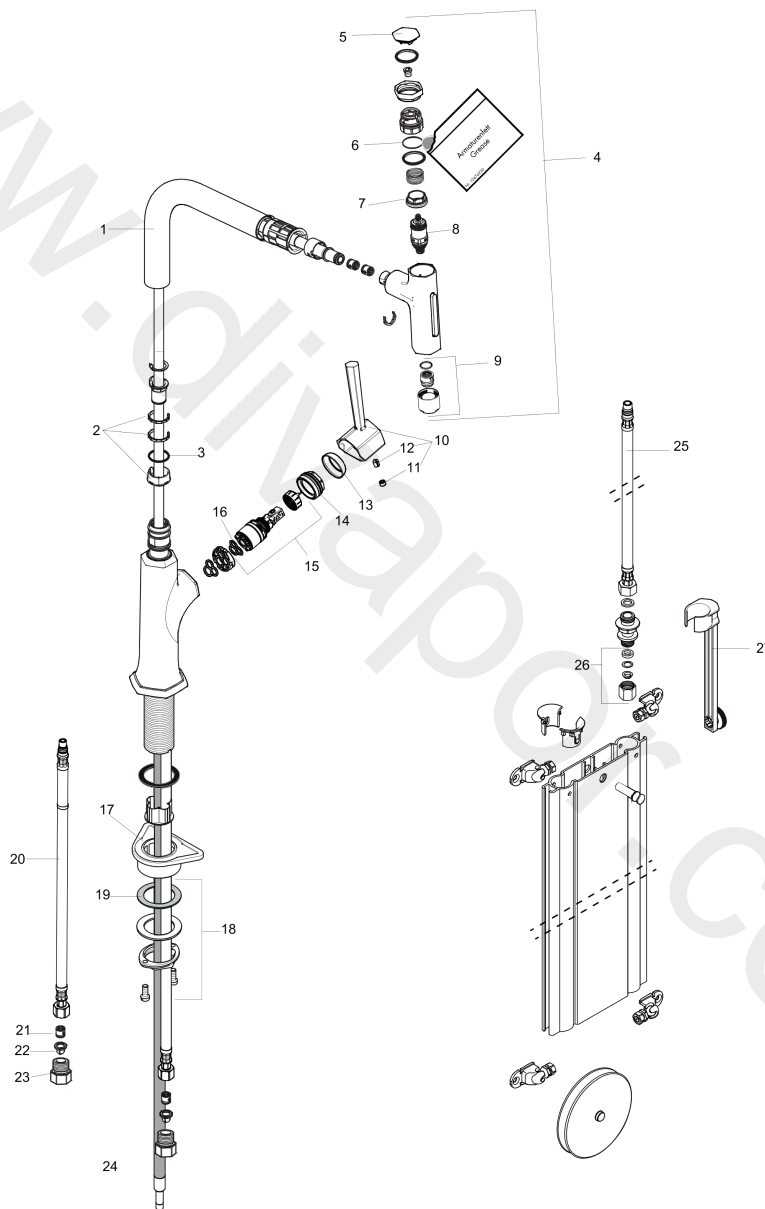

Locarno Select
Single lever kitchen mixer 320, pull-out spray, 2jet, sBox
 Finish: **Stainless Steel Optic** Article Number: **04828800**

Description

product features

- ComfortZone 320
- swivel range 150°
- normal spray, shower spray
- lockable shower spray, spray returns through pressing spray diverter and spray returns automatically through handle closing
- Select button for a comfortable start/stop of the water flow
- MagFit magnetic shower support
- maximum flow rate at 3 bar: 6,6 l/min
- ceramic cartridge
- integrated non-return valve
- suitable for continuous flow water heaters
- sBox for quiet, smooth and protected hose guidance in the cabinet, under the countertop
- extension length up to 76 cm
- tap hole with Ø 35 mm required

Locarno Select

Single lever kitchen mixer 320, pull-out spray, 2jet, sBox

Finish: **Stainless Steel Optic** Article Number: **04828800**

Spare part list

Year of production: >02/21

Pos.	Description	Article Number	Price	PU
1	spout cpl.	92583800	£ 137,00	1
2	set of lever collars	98365000	£ 9,00	1
3	O-ring 21x2,5	98211000	£ 3,30	1
4	handspray	93883801	-	1
5	cover	93884800	-	1
6	O-ring 19x1,5	95962000	£ 3,30	1
7	nut	92567000	£ 20,50	1
8	shut off unit	98463000	£ 51,00	1
9	aerator M24x1	92961800	£ 35,00	1
10	handle	93885800	-	1
11	screw cover	95704000	£ 3,30	1
12	hollow set screw M6x8	97810000	£ 3,30	1
13	flange	98863800	£ 64,00	1
14	nut	93886000	-	1
15	cartridge, assy	95973001	£ 79,00	1
16	seal	98865000	£ 35,00	1
17	support	97523000	£ 6,10	1
18	fixing set (special)	93253000	£ 20,50	1
19	lever collar	97548000	£ 3,30	1
20	connection hose 900 mm M8x0,75 G3/8	95372000	£ 35,00	1
21	non return valve DW 10	96456000	£ 9,00	1
22	filter packing	95291000	£ 13,30	1
23	adapter for connection hose	88802000	-	1
24	hose	93889001	-	1
25	connection hose 450 mm M10x1 G3/8	96507000	£ 43,00	1
26	squeezing connection	96099000	£ 9,00	1
27	extension set	43333000	£ 30,00	1