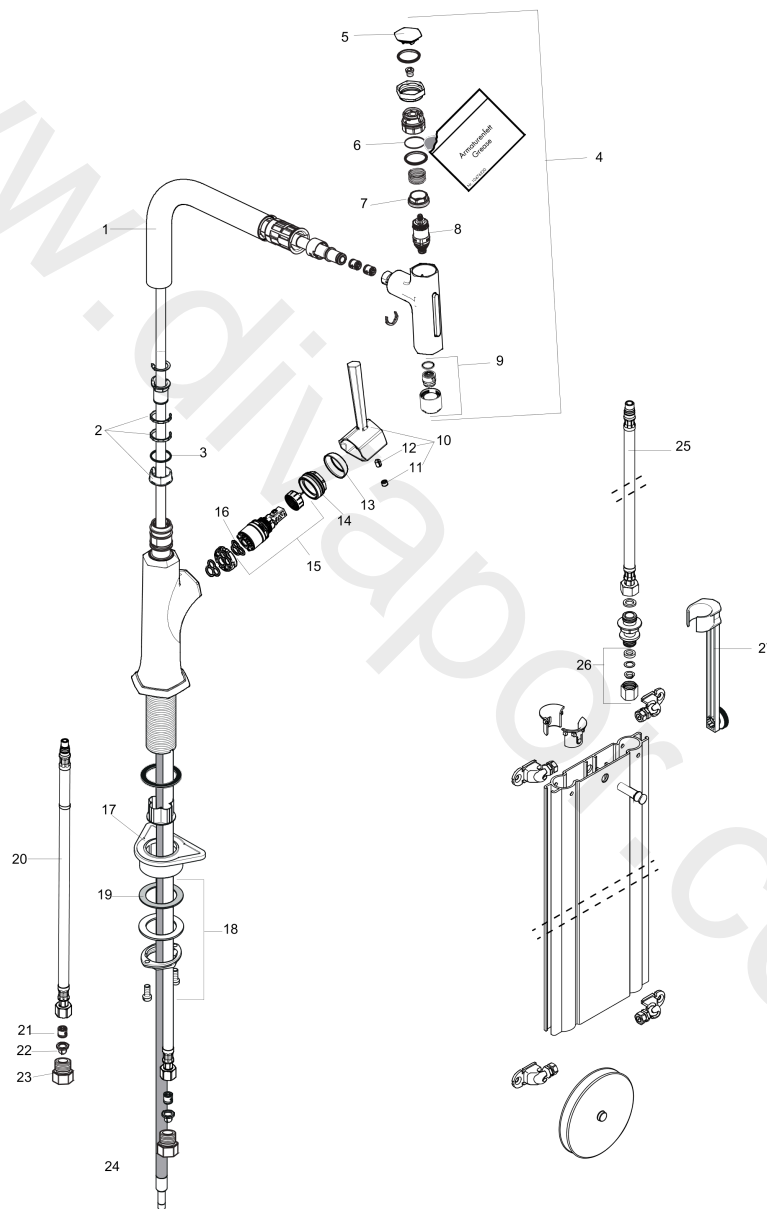

Locarno Select
Single lever kitchen mixer 320, pull-out spray, 2jet, sBox
Finish: **Matt Black** Article Number: **04828670**

Exploded Drawing

Year of production: >04/21

Locarno Select
Single lever kitchen mixer 320, pull-out spray, 2jet, sBox
Finish: **Matt Black** Article Number: **04828670**

Spare part list

Year of production: >04/21

Pos.	Description	Article Number	Price	PU
1	spout cpl.	92583670	£ 118,00	1
2	set of lever collars	98365000	£ 9,00	1
3	O-ring 21x2,5	98211000	£ 3,30	1
4	handspray	93883671	-	1
5	cover	93884670	-	1
6	O-ring 19x1,5	95962000	£ 3,30	1
7	nut	92567000	£ 20,50	1
8	shut off unit	98463000	£ 51,00	1
9	aerator M24x1	92961670	£ 33,00	1
10	handle	93885670	-	1
11	screw cover	95704000	£ 3,30	1
12	hollow set screw M6x8	97810000	£ 3,30	1
13	flange	98863670	£ 76,00	1
14	nut	93886000	-	1
15	cartridge, assy	95973001	£ 79,00	1
16	seal	98865000	£ 35,00	1
17	support	97523000	£ 6,10	1
18	fixing set (special)	93253000	£ 20,50	1
20	connection hose 900 mm M8x0,75 G3/8	95372000	£ 35,00	1
21	non return valve DW 10	96456000	£ 9,00	1
22	filter packing	95291000	£ 13,30	1
23	adapter for connection hose	88802000	-	1
24	hose	93889001	-	1
25	connection hose 450 mm M10x1 G3/8	96507000	£ 43,00	1
26	squeezing connection	96099000	£ 9,00	1
27	extension set	43333000	£ 30,00	1