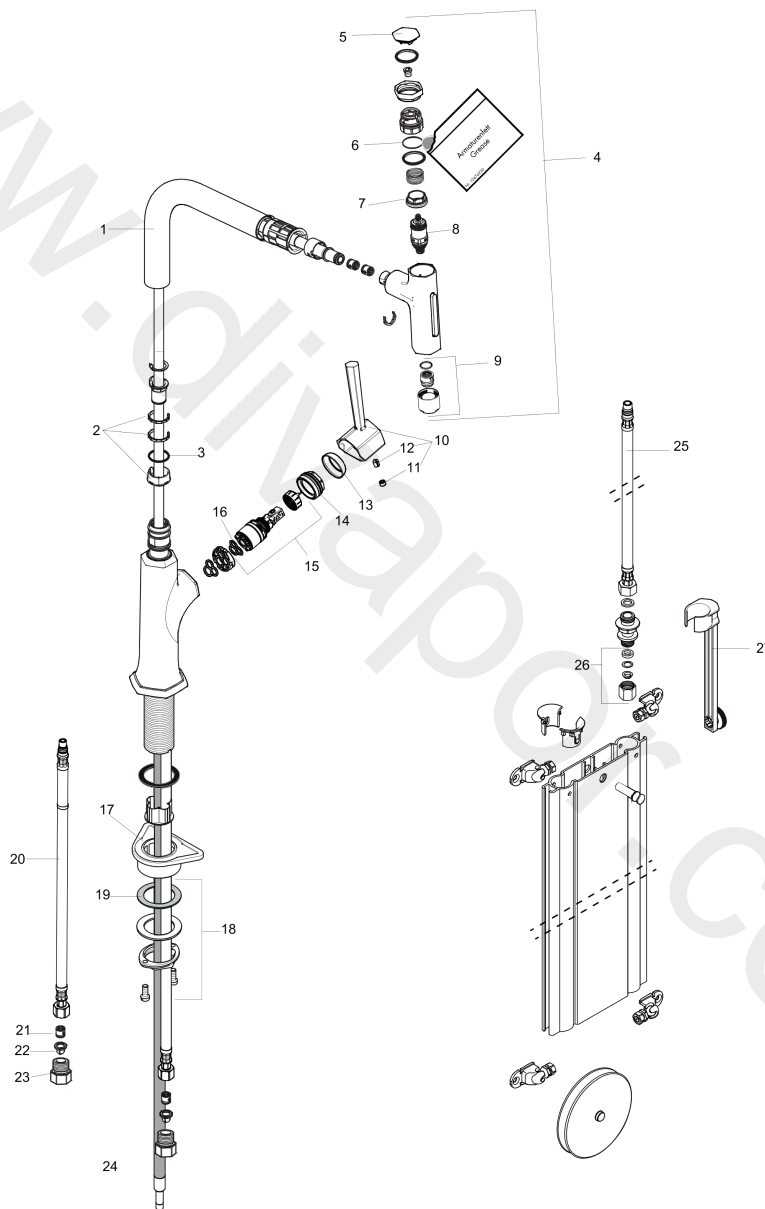

Locarno Select
Single lever kitchen mixer 320, pull-out spray, 2jet, sBox
Finish: **Chrome** Article Number: **04828000**

Exploded Drawing

Year of production: >02/21

Locarno Select
Single lever kitchen mixer 320, pull-out spray, 2jet, sBox
Finish: **Chrome** Article Number: **04828000**

Spare part list

Year of production: >02/21

Pos.	Description	Article Number	Price	PU
2	set of lever collars	98365000	£ 9,00	1
3	O-ring 21x2,5	98211000	£ 3,30	1
4	handspray	93883001	-	1
5	cover	93884000	-	1
6	O-ring 19x1,5	95962000	£ 3,30	1
7	nut	92567000	£ 20,50	1
8	shut off unit	98463000	£ 51,00	1
9	aerator M24x1	92961000	£ 20,50	1
10	handle	93885000	-	1
11	screw cover	95704000	£ 3,30	1
12	hollow set screw M6x8	97810000	£ 3,30	1
13	flange	98863000	£ 51,00	1
14	nut	93886000	-	1
15	cartridge, assy	95973001	£ 79,00	1
16	seal	98865000	£ 35,00	1
17	support	97523000	£ 6,10	1
18	fixing set (special)	93253000	£ 20,50	1
19	lever collar	97548000	£ 3,30	1
20	connection hose 900 mm M8x0,75 G3/8	95372000	£ 35,00	1
21	non return valve DW 10	96456000	£ 9,00	1
22	filter packing	95291000	£ 13,30	1
23	adapter for connection hose	88802000	-	1
24	hose	93889001	-	1
25	connection hose 450 mm M10x1 G3/8	96507000	£ 43,00	1
26	squeezing connection	96099000	£ 9,00	1
27	extension set	43333000	£ 30,00	1