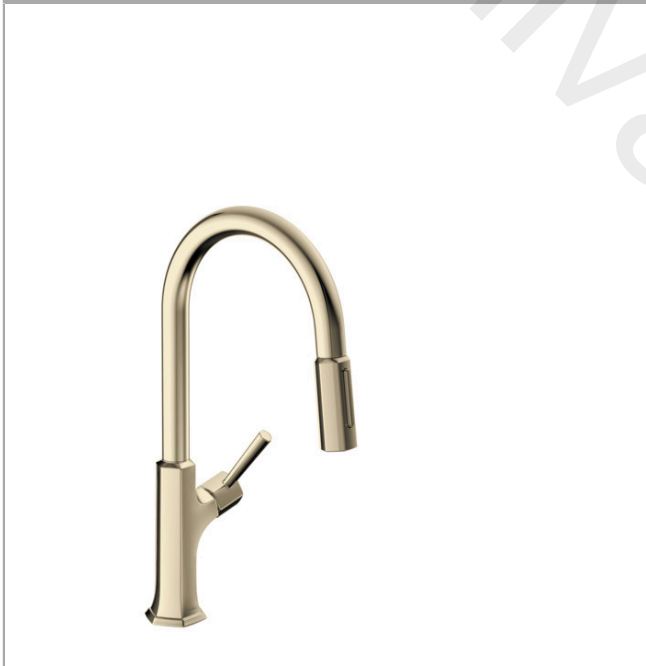

Locarno

Single lever kitchen mixer 230, pull-out spray, 2jet, sBox

Finish: **Polished Nickel** Article Number: **04827830**

Description

product features

- ComfortZone 230
- swivel range 150°
- normal spray, shower spray
- lockable shower spray, spray returns through pressing spray diverter and spray returns automatically through handle closing
- MagFit magnetic shower support
- maximum flow rate at 3 bar: 6,6 l/min
- ceramic cartridge
- temperature limitation adjustable
- integrated non-return valve
- suitable for continuous flow water heaters
- sBox for quiet, smooth and protected hose guidance in the cabinet, under the countertop
- extension length up to 76 cm

Technology

Product image

Locarno
Single lever kitchen mixer 230, pull-out spray, 2jet, sBox
 Finish: **Polished Nickel** Article Number: **04827830**

Exploded Drawing

Year of production: >02/21

Locarno**Single lever kitchen mixer 230, pull-out spray, 2jet, sBox**Finish: **Polished Nickel** Article Number: **04827830****Spare part list**

Year of production: >02/21

Pos.	Description	Article Number	Price	PU
1	spout cpl.	92972830	-	1
2	filter	97735000	£ 3,30	1
3	set of lever collars	98365000	£ 9,00	1
4	O-ring 21x2,5	98211000	£ 3,30	1
5	handspray	93887831	-	1
6	non return valve	93218000	£ 35,00	1
7	spray former	93342000	£ 51,00	1
8	service tool	95910000	£ 9,00	1
9	handle	93885830	-	1
10	hollow set screw M6x8	97810000	£ 3,30	1
11	screw cover	95704000	£ 3,30	1
12	flange	98863830	£ 76,50	1
13	nut	93886000	-	1
14	cartridge, assy	95973001	£ 79,00	1
15	seal	98865000	£ 35,00	1
16	support	97523000	£ 6,10	1
17	fixing set (special)	93253000	£ 20,50	1
18	lever collar	97548000	£ 3,30	1
19	hose	93888001	-	1
20	O-ring 11x2	98127000	£ 3,30	1
21	connection hose 35½" M8x0,75 3/8"	96316001	-	1
22	connection hose 450 mm M8x0,75 G3/8	97206000	£ 35,00	1
23	squeezing connection	96099000	£ 9,00	1
24	extension set	43333000	£ 30,00	1