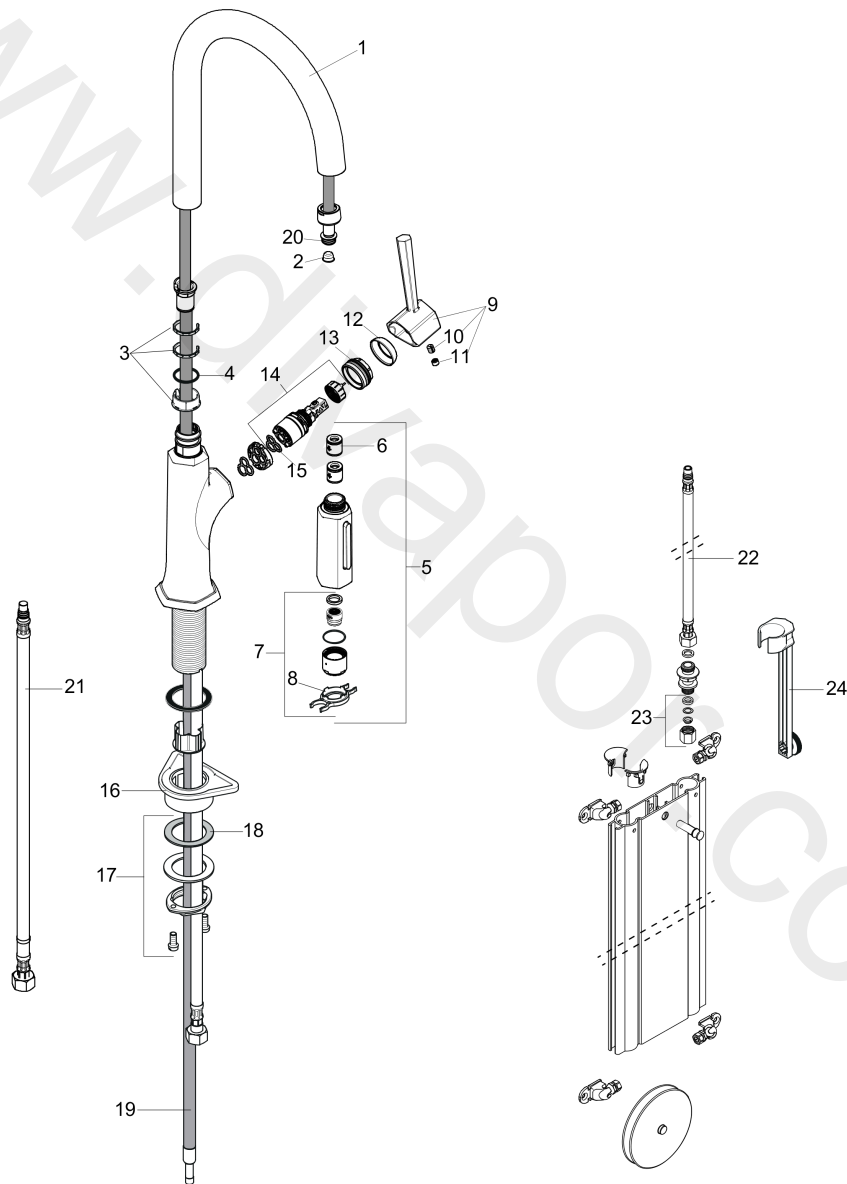

Locarno

Single lever kitchen mixer 230, pull-out spray, 2jet, sBox

Finish: **Polished Nickel** Article Number: **04827830**

Description

product features

- ComfortZone 230
- swivel range 150°
- normal spray, shower spray
- lockable shower spray, spray returns through pressing spray diverter and spray returns automatically through handle closing
- MagFit magnetic shower support
- maximum flow rate at 3 bar: 6,6 l/min
- ceramic cartridge
- temperature limitation adjustable
- integrated non-return valve
- suitable for continuous flow water heaters
- sBox for quiet, smooth and protected hose guidance in the cabinet, under the countertop
- extension length up to 76 cm

Technology

Product image

Locarno
Single lever kitchen mixer 230, pull-out spray, 2jet, sBox
 Finish: **Polished Nickel** Article Number: **04827830**

Exploded Drawing

Year of production: >02/21

Locarno**Single lever kitchen mixer 230, pull-out spray, 2jet, sBox**Finish: **Polished Nickel** Article Number: **04827830****Spare part list**

Year of production: >02/21

Pos.	Description	Article Number	Price	PU
1	spout cpl.	92972830	-	1
2	filter	97735000	£ 3,30	1
3	set of lever collars	98365000	£ 9,00	1
4	O-ring 21x2,5	98211000	£ 3,30	1
5	handspray	93887831	-	1
6	non return valve	93218000	£ 35,00	1
7	spray former	93342000	£ 51,00	1
8	service tool	95910000	£ 9,00	1
9	handle	93885830	-	1
10	hollow set screw M6x8	97810000	£ 3,30	1
11	screw cover	95704000	£ 3,30	1
12	flange	98863830	£ 76,50	1
13	nut	93886000	-	1
14	cartridge, assy	95973001	£ 79,00	1
15	seal	98865000	£ 35,00	1
16	support	97523000	£ 6,10	1
17	fixing set (special)	93253000	£ 20,50	1
18	lever collar	97548000	£ 3,30	1
19	hose	93888001	-	1
20	O-ring 11x2	98127000	£ 3,30	1
21	connection hose 35½" M8x0,75 3/8"	96316001	-	1
22	connection hose 450 mm M8x0,75 G3/8	97206000	£ 35,00	1
23	squeezing connection	96099000	£ 9,00	1
24	extension set	43333000	£ 30,00	1