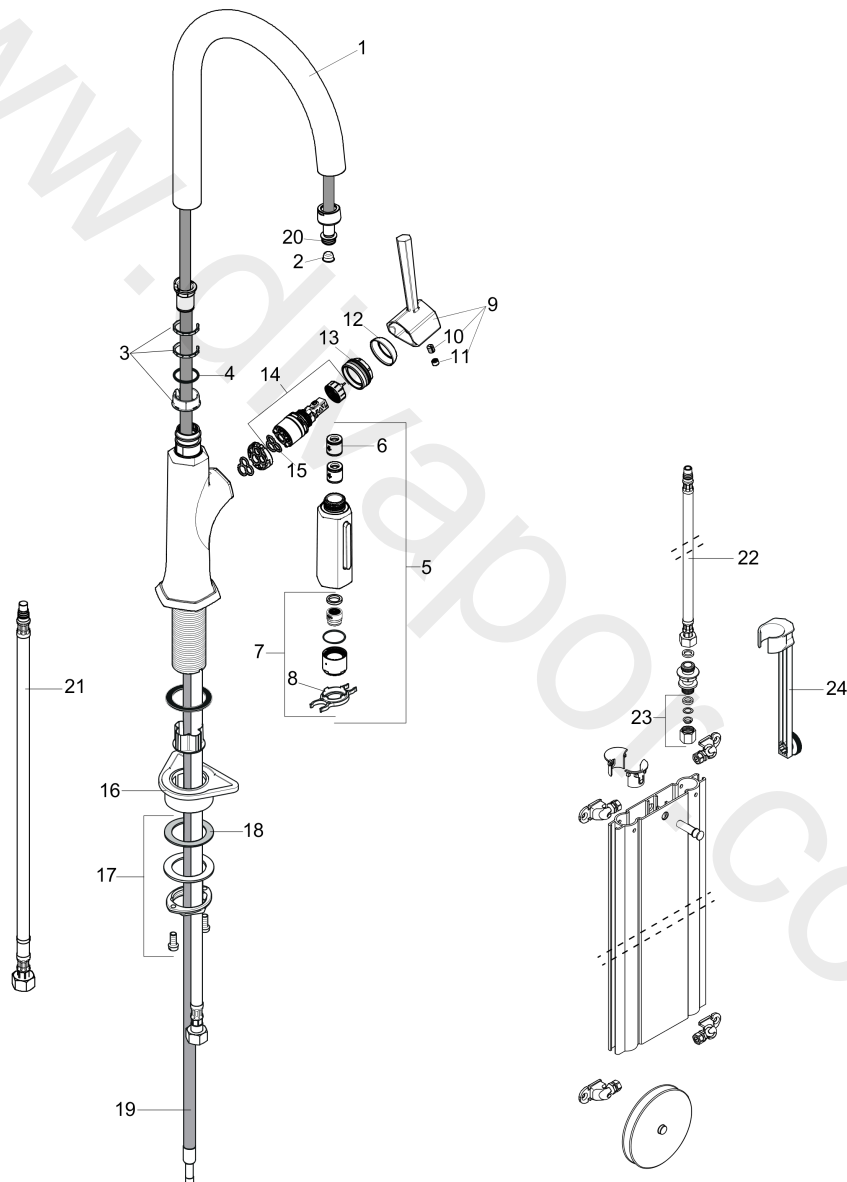

**Locarno**

**Single lever kitchen mixer 230, pull-out spray, 2jet, sBox**

Finish: **Stainless Steel Optic** Article Number: **04827800**

**Description**

**product features**

- ComfortZone 230
- swivel range 150°
- normal spray, shower spray
- lockable shower spray, spray returns through pressing spray diverter and spray returns automatically through handle closing
- MagFit magnetic shower support
- maximum flow rate at 3 bar: 6,6 l/min
- ceramic cartridge
- temperature limitation adjustable
- integrated non-return valve
- suitable for continuous flow water heaters
- sBox for quiet, smooth and protected hose guidance in the cabinet, under the countertop
- extension length up to 76 cm

**Technology**

**Product image**

**Locarno**  
**Single lever kitchen mixer 230, pull-out spray, 2jet, sBox**  
 Finish: **Stainless Steel Optic** Article Number: **04827800**

**Exploded Drawing**

Year of production: >02/21

## Locarno

Single lever kitchen mixer 230, pull-out spray, 2jet, sBox

Finish: Stainless Steel Optic Article Number: 04827800

## Spare part list

Year of production: &gt;02/21

Pos.	Description	Article Number	Price	PU
1	spout cpl.	92972800	£ 224,00	1
2	filter	97735000	£ 3,30	1
3	set of lever collars	98365000	£ 9,00	1
4	O-ring 21x2,5	98211000	£ 3,30	1
5	handspray	93887801	-	1
6	non return valve	93218000	£ 35,00	1
7	spray former	93342000	£ 51,00	1
8	service tool	95910000	£ 9,00	1
9	handle	93885800	-	1
10	hollow set screw M6x8	97810000	£ 3,30	1
11	screw cover	95704000	£ 3,30	1
12	flange	98863800	£ 64,00	1
13	nut	93886000	-	1
14	cartridge, assy	95973001	£ 79,00	1
15	seal	98865000	£ 35,00	1
16	support	97523000	£ 6,10	1
17	fixing set (special)	93253000	£ 20,50	1
18	lever collar	97548000	£ 3,30	1
19	hose	93888001	-	1
20	O-ring 11x2	98127000	£ 3,30	1
21	connection hose 35½" M8x0,75 3/8"	96316001	-	1
22	connection hose 450 mm M8x0,75 G3/8	97206000	£ 35,00	1
23	squeezing connection	96099000	£ 9,00	1
24	extension set	43333000	£ 30,00	1