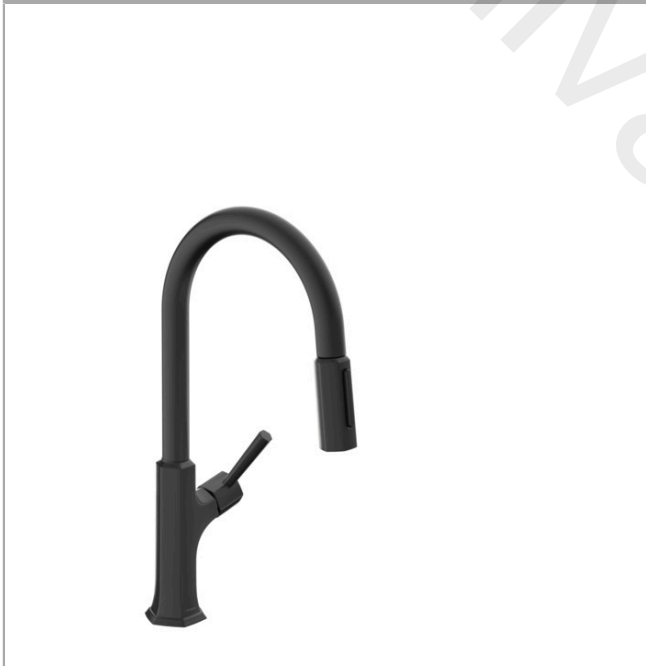

Locarno

Single lever kitchen mixer 230, pull-out spray, 2jet, sBox

Finish: **Matt Black** Article Number: **04827670**

Description

product features

- ComfortZone 230
- swivel range 150°
- normal spray, shower spray
- lockable shower spray, spray returns through pressing spray diverter and spray returns automatically through handle closing
- MagFit magnetic shower support
- maximum flow rate at 3 bar: 6,6 l/min
- ceramic cartridge
- temperature limitation adjustable
- integrated non-return valve
- suitable for continuous flow water heaters
- sBox for quiet, smooth and protected hose guidance in the cabinet, under the countertop
- extension length up to 76 cm

Technology

Product image

Locarno

Single lever kitchen mixer 230, pull-out spray, 2jet, sBox

Finish: **Matt Black** Article Number: **04827670**

Spare part list

Year of production: >02/21

Pos.	Description	Article Number	Price	PU
1	spout cpl.	92972670	-	1
2	filter	97735000	£ 3,30	1
3	set of lever collars	98365000	£ 9,00	1
4	O-ring 21x2,5	98211000	£ 3,30	1
5	handspray	93887671	-	1
6	non return valve	93218000	£ 35,00	1
7	spray former	93342000	£ 51,00	1
8	service tool	95910000	£ 9,00	1
9	handle	93885670	-	1
10	hollow set screw M6x8	97810000	£ 3,30	1
11	screw cover	95704000	£ 3,30	1
12	flange	98863670	£ 76,00	1
13	nut	93886000	-	1
14	cartridge, assy	95973001	£ 79,00	1
15	seal	98865000	£ 35,00	1
16	support	97523000	£ 6,10	1
17	fixing set (special)	93253000	£ 20,50	1
18	lever collar	97548000	£ 3,30	1
19	hose	93888001	-	1
20	O-ring 11x2	98127000	£ 3,30	1
21	connection hose 35½" M8x0,75 3/8"	96316001	-	1
22	connection hose 450 mm M8x0,75 G3/8	97206000	£ 35,00	1
23	squeezing connection	96099000	£ 9,00	1
24	extension set	43333000	£ 30,00	1