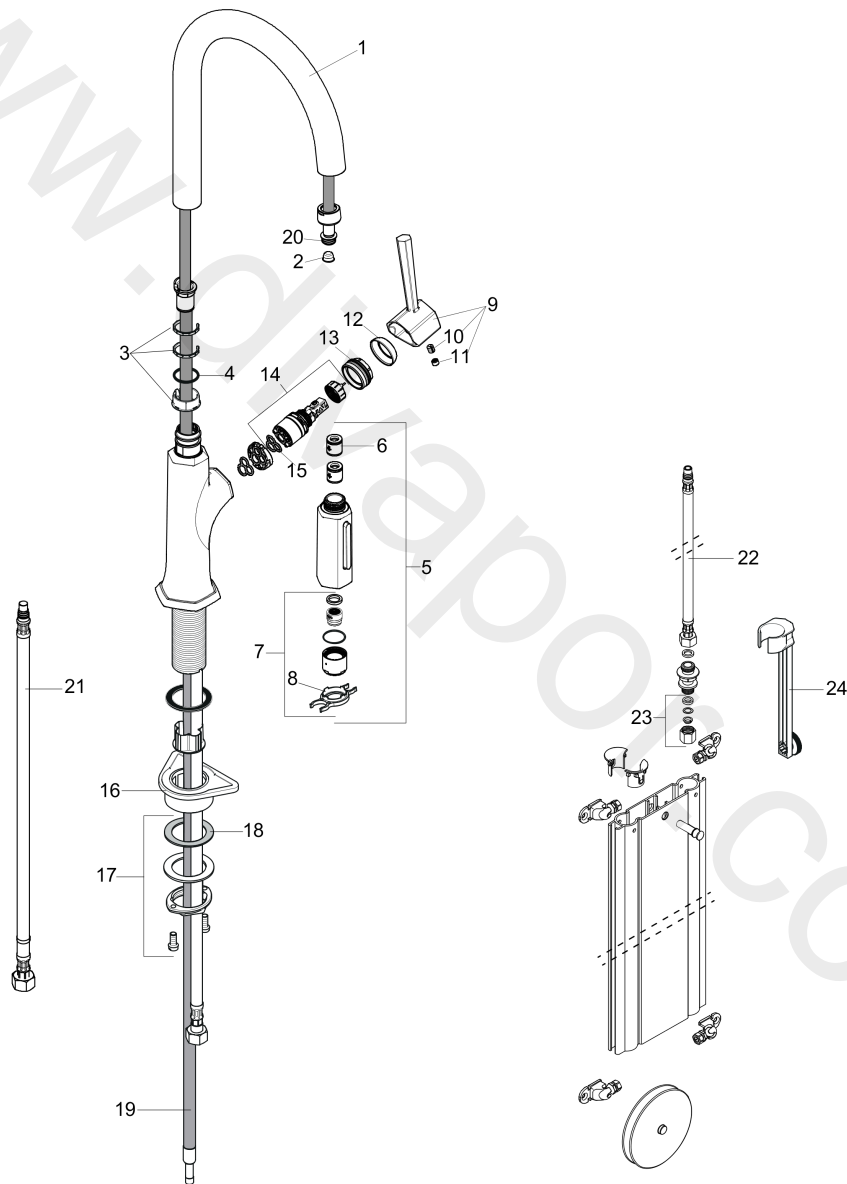

Locarno

Single lever kitchen mixer 230, pull-out spray, 2jet, sBox

Finish: **Chrome** Article Number: **04827000**

Description

product features

- ComfortZone 230
- swivel range 150°
- normal spray, shower spray
- lockable shower spray, spray returns through pressing spray diverter and spray returns automatically through handle closing
- MagFit magnetic shower support
- maximum flow rate at 3 bar: 6,6 l/min
- ceramic cartridge
- temperature limitation adjustable
- integrated non-return valve
- suitable for continuous flow water heaters
- sBox for quiet, smooth and protected hose guidance in the cabinet, under the countertop
- extension length up to 76 cm

Technology

Product image

Locarno
Single lever kitchen mixer 230, pull-out spray, 2jet, sBox
 Finish: **Chrome** Article Number: **04827000**

Exploded Drawing

Year of production: >02/21

Locarno**Single lever kitchen mixer 230, pull-out spray, 2jet, sBox**Finish: **Chrome** Article Number: **04827000****Spare part list**

Year of production: >02/21

Pos.	Description	Article Number	Price	PU
1	spout cpl.	92972000	£ 137,00	1
2	filter	97735000	£ 3,30	1
3	set of lever collars	98365000	£ 9,00	1
4	O-ring 21x2,5	98211000	£ 3,30	1
5	handspray	93887001	-	1
6	non return valve	93218000	£ 35,00	1
7	spray former	93342000	£ 51,00	1
8	service tool	95910000	£ 9,00	1
9	handle	93885000	-	1
10	hollow set screw M6x8	97810000	£ 3,30	1
11	screw cover	95704000	£ 3,30	1
12	flange	98863000	£ 51,00	1
13	nut	93886000	-	1
14	cartridge, assy	95973001	£ 79,00	1
15	seal	98865000	£ 35,00	1
16	support	97523000	£ 6,10	1
17	fixing set (special)	93253000	£ 20,50	1
18	lever collar	97548000	£ 3,30	1
19	hose	93888001	-	1
20	O-ring 11x2	98127000	£ 3,30	1
21	connection hose 35½" M8x0,75 3/8"	96316001	-	1
22	connection hose 450 mm M8x0,75 G3/8	97206000	£ 35,00	1
23	squeezing connection	96099000	£ 9,00	1
24	extension set	43333000	£ 30,00	1