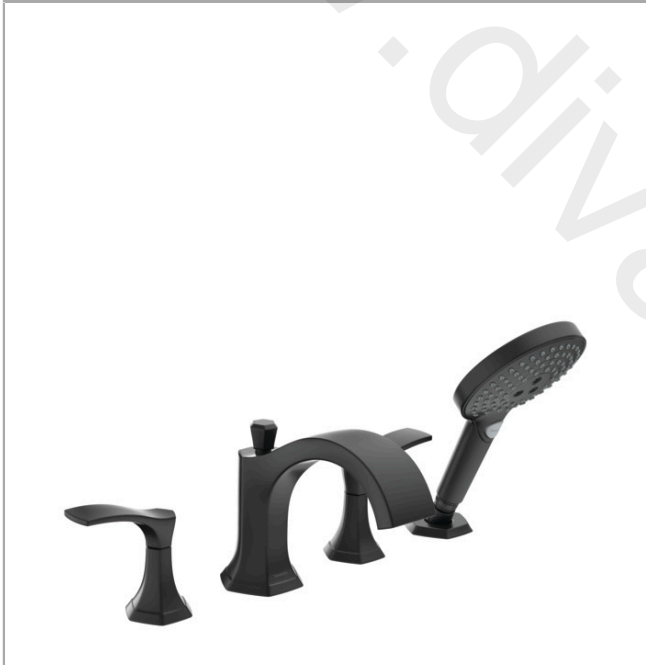

**Locarno****4-hole rim mounted bath mixer**Finish: **Matt Black** Article Number: **04817670****Description****product features**

- consists of: 4-hole rim mounted bath mixer, hand shower, shower hose, shower holder
- 2 functions
- spray type hand shower: PowderRain, Rain, Whirl
- maximum flow rate at 3 bar: 22,7 l/min
- flow rate of hand shower at 3 bar: 6,6 l/min
- ceramic valves 90°
- temperature limitation adjustable
- diverter with automatic resetting
- non-return valve
- installation on bath rim

**Product image**

**Locarno**

**4-hole rim mounted bath mixer**

Finish: **Matt Black** Article Number: **04817670**

**Exploded Drawing**

Year of production: >04/21

**Locarno**

**4-hole rim mounted bath mixer**

Finish: **Matt Black** Article Number: **04817670**

**Spare part list**

Year of production: >04/21

Pos.	Description	Article Number	Price	PU
1	spout cpl.	93930670	-	1
2	aerator cpl.	93916000	£ 43,00	1
3	hollow set screw M6x6	97660000	£ 3,30	1
4	diverter knob	93931670	-	1
5	sleeve	97738670	-	1
6	selector	93932000	-	1
7	handle	93927670	-	1
8	handle fixing set	98932000	£ 16,10	1
9	escutcheon for handle	93928670	-	1
10	O-ring 48x1,5	92159000	£ 3,30	1
11	handshower	26036671	-	1
12	filter	92672000	£ 6,10	1
13	seal	98058000	£ 3,30	1
14	shower holder	28071670	£ 64,00	1
15	set of non return valves DW 15	94074000	£ 16,10	1
16	escutcheon for shower holder	93933670	-	1
17	O-Ring 54x2	92674000	£ 3,30	1