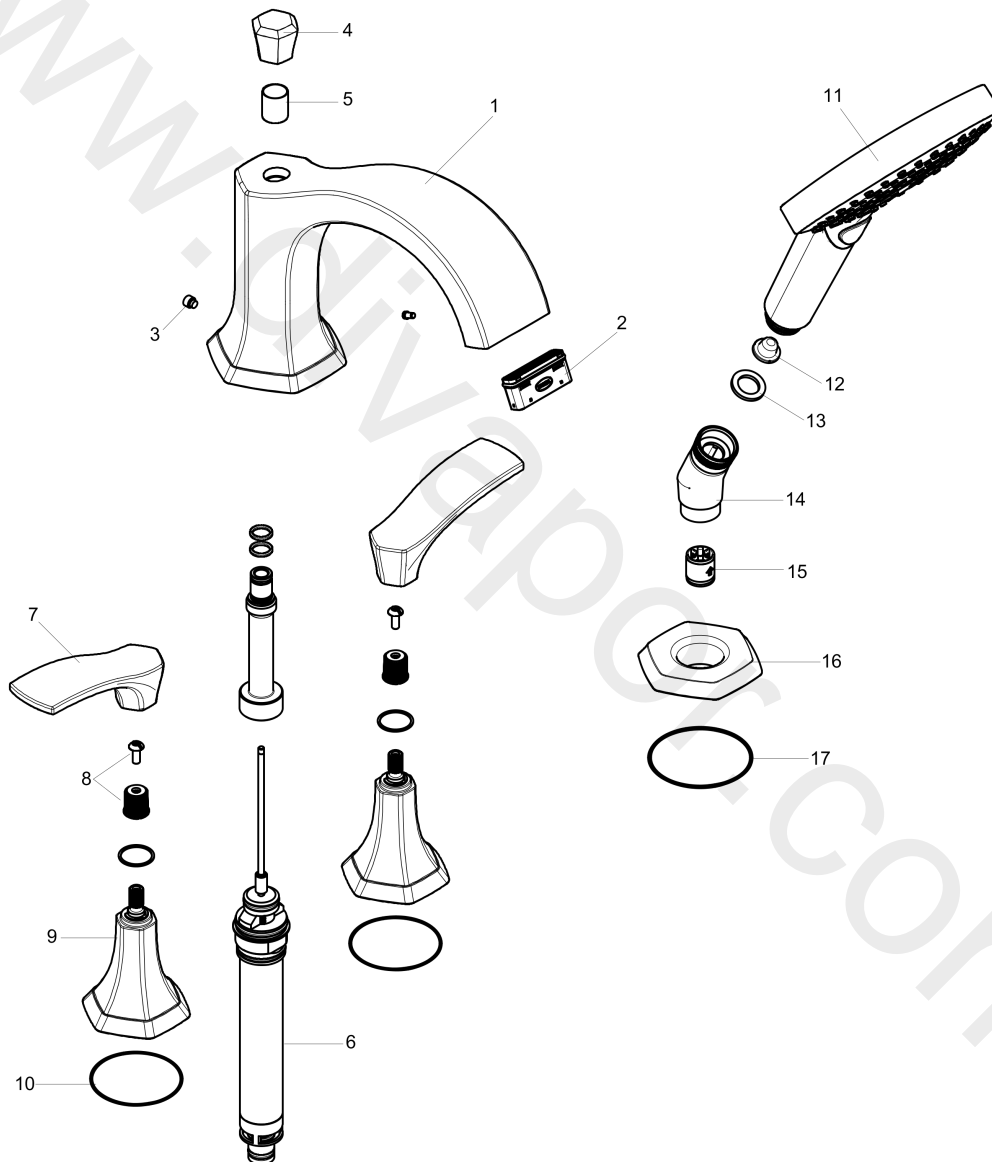

**Locarno****4-hole rim mounted bath mixer**Finish: **Matt Black** Article Number: **04817670****Description****product features**

- consists of: 4-hole rim mounted bath mixer, hand shower, shower hose, shower holder
- 2 functions
- spray type hand shower: PowderRain, Rain, Whirl
- maximum flow rate at 3 bar: 22,7 l/min
- flow rate of hand shower at 3 bar: 6,6 l/min
- ceramic valves 90°
- temperature limitation adjustable
- diverter with automatic resetting
- non-return valve
- installation on bath rim

**Product image**

**Locarno**

**4-hole rim mounted bath mixer**

Finish: **Matt Black** Article Number: **04817670**

**Exploded Drawing**

Year of production: >04/21

**Locarno**

**4-hole rim mounted bath mixer**

Finish: **Matt Black** Article Number: **04817670**

**Spare part list**

Year of production: >04/21

Pos.	Description	Article Number	Price	PU
1	spout cpl.	93930670	-	1
2	aerator cpl.	93916000	£ 43,00	1
3	hollow set screw M6x6	97660000	£ 3,30	1
4	diverter knob	93931670	-	1
5	sleeve	97738670	-	1
6	selector	93932000	-	1
7	handle	93927670	-	1
8	handle fixing set	98932000	£ 16,10	1
9	escutcheon for handle	93928670	-	1
10	O-ring 48x1,5	92159000	£ 3,30	1
11	handshower	26036671	-	1
12	filter	92672000	£ 6,10	1
13	seal	98058000	£ 3,30	1
14	shower holder	28071670	£ 64,00	1
15	set of non return valves DW 15	94074000	£ 16,10	1
16	escutcheon for shower holder	93933670	-	1
17	O-Ring 54x2	92674000	£ 3,30	1