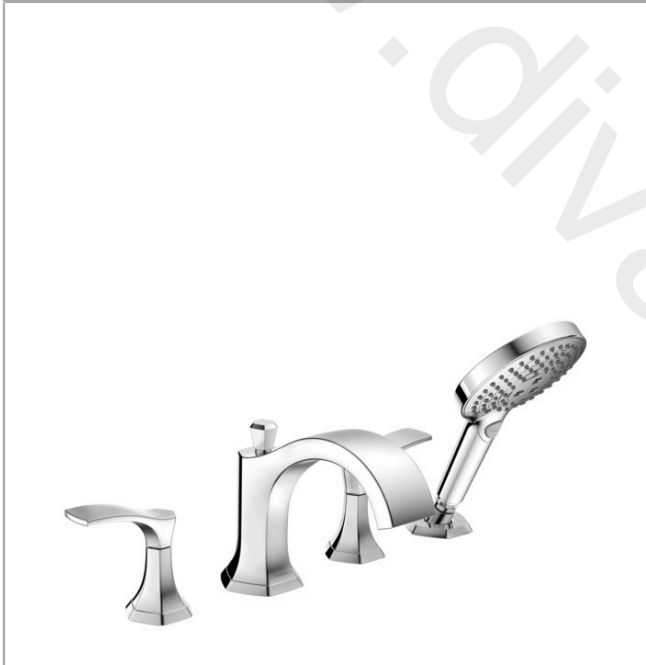

**Locarno****4-hole rim mounted bath mixer**Finish: **Chrome** Article Number: **04817000****Description****product features**

- consists of: 4-hole rim mounted bath mixer, hand shower, shower hose, shower holder
- 2 functions
- spray type hand shower: PowderRain, Rain, Whirl
- maximum flow rate at 3 bar: 22,7 l/min
- flow rate of hand shower at 3 bar: 6,6 l/min
- ceramic valves 90°
- temperature limitation adjustable
- diverter with automatic resetting
- non-return valve
- installation on bath rim

**Product image**

**Locarno**

**4-hole rim mounted bath mixer**

Finish: **Chrome** Article Number: **04817000**

**Exploded Drawing**

Year of production: >02/21

### 4-hole rim mounted bath mixer

Finish: **Chrome** Article Number: **04817000**