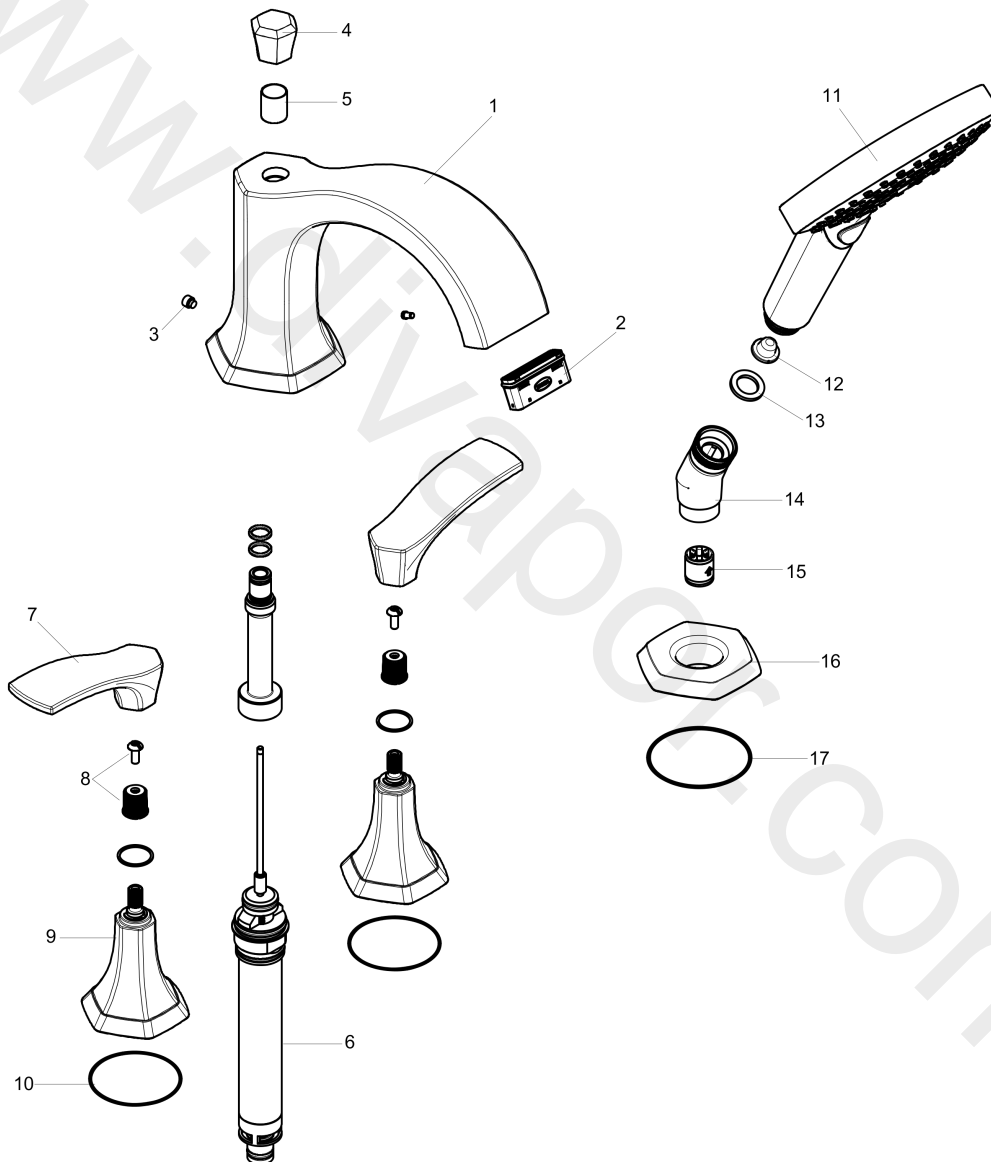

**Locarno****4-hole rim mounted bath mixer**Finish: **Chrome** Article Number: **04817000****Description****product features**

- consists of: 4-hole rim mounted bath mixer, hand shower, shower hose, shower holder
- 2 functions
- spray type hand shower: PowderRain, Rain, Whirl
- maximum flow rate at 3 bar: 22,7 l/min
- flow rate of hand shower at 3 bar: 6,6 l/min
- ceramic valves 90°
- temperature limitation adjustable
- diverter with automatic resetting
- non-return valve
- installation on bath rim

**Product image**

**Locarno**

**4-hole rim mounted bath mixer**

Finish: **Chrome** Article Number: **04817000**

**Exploded Drawing**

Year of production: >02/21

### 4-hole rim mounted bath mixer

Finish: **Chrome** Article Number: **04817000**

#### Spare part list

Year of production: >02/21

Pos.	Description	Article Number	Price	PU
1	spout cpl.	93930000	-	1
2	aerator cpl.	93916000	£ 43,00	1
3	hollow set screw M6x6	97660000	£ 3,30	1
4	diverter knob	93931000	-	1
5	sleeve	97738000	£ 6,10	1
6	selector	93932000	-	1
7	handle	93927000	-	1
8	handle fixing set	98932000	£ 16,10	1
9	escutcheon for handle	93928000	-	1
10	O-ring 48x1,5	92159000	£ 3,30	1
11	handshower	26036001	-	1
12	filter	92672000	£ 6,10	1
13	seal	98058000	£ 3,30	1
14	shower holder	28071000	£ 43,00	1
15	set of non return valves DW 15	94074000	£ 16,10	1
16	escutcheon for shower holder	93933000	-	1
17	O-Ring 54x2	92674000	£ 3,30	1