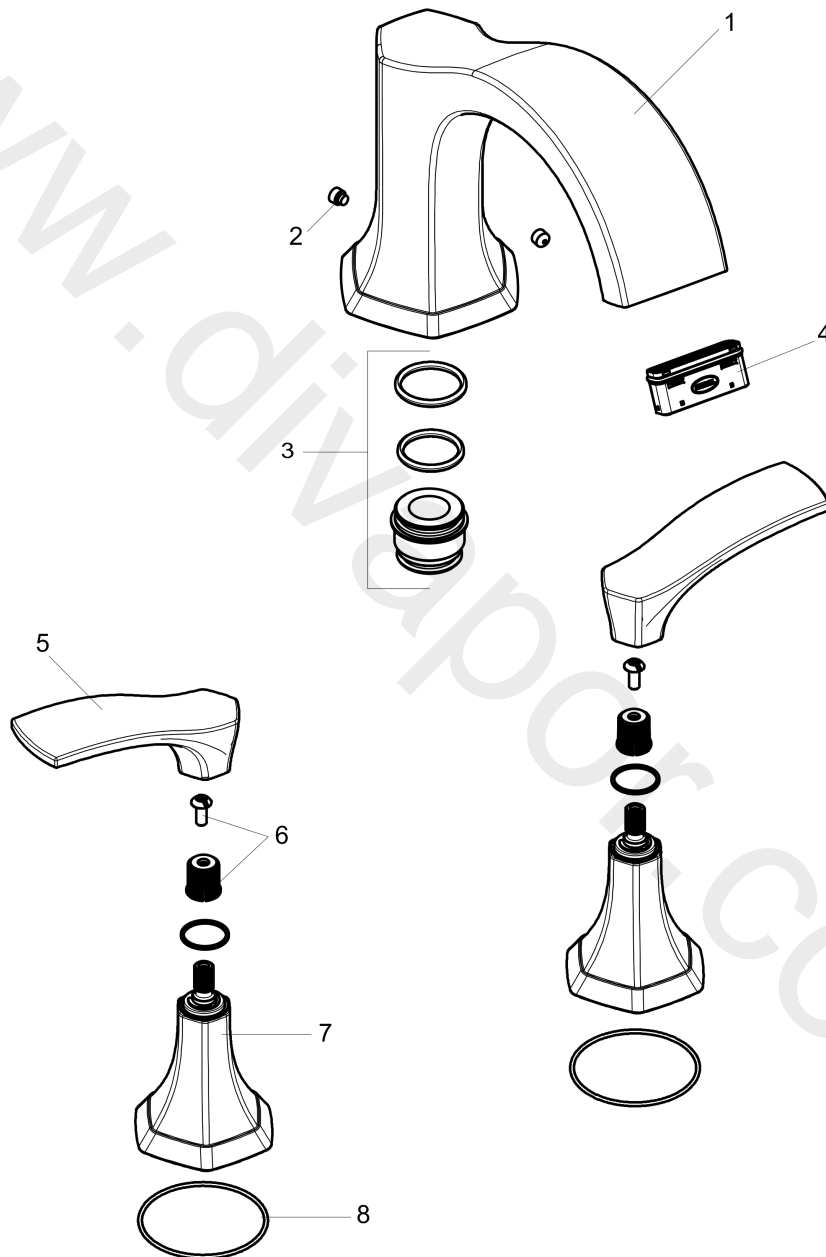

Locarno**3-hole rim mounted bath mixer**Finish: **Polished Nickel** Article Number: **04816830****Description****product features**

- 1 function
- projection: 174 mm
- maximum flow rate at 3 bar: 22 l/min
- ceramic valves 90°
- temperature limitation adjustable
- connection type: basic set
- installation on bath rim

Product image

Locarno
3-hole rim mounted bath mixer
 Finish: **Polished Nickel** Article Number: **04816830**

Exploded Drawing

Year of production: >04/21

Locarno**3-hole rim mounted bath mixer**Finish: **Polished Nickel** Article Number: **04816830****Spare part list**

Year of production: >04/21

Pos.	Description	Article Number	Price	PU
1	spout cpl.	93929830	-	1
2	hollow set screw M6x6	97660000	£ 3,30	1
3	adapter for spout	88512000	£ 16,10	1
4	aerator cpl.	93916000	£ 43,00	1
5	handle	93927830	-	1
6	handle fixing set	98932000	£ 16,10	1
7	escutcheon for handle	93928830	-	1
8	O-ring 48x1,5	92159000	£ 3,30	1