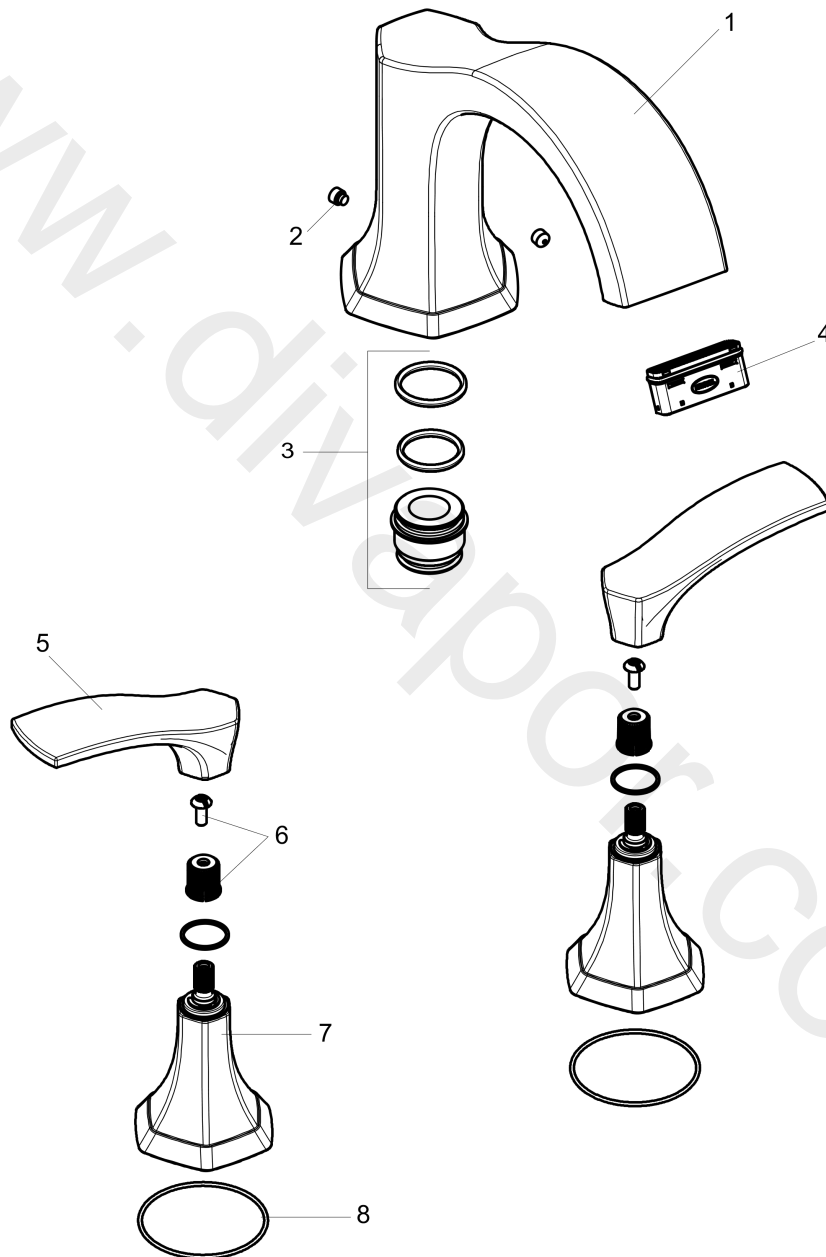

Locarno**3-hole rim mounted bath mixer**Finish: **Brushed Nickel** Article Number: **04816820****Description****product features**

- 1 function
- projection: 174 mm
- maximum flow rate at 3 bar: 22 l/min
- ceramic valves 90°
- temperature limitation adjustable
- connection type: basic set
- installation on bath rim

Product image

Locarno

3-hole rim mounted bath mixer

Finish: **Brushed Nickel** Article Number: **04816820**

Exploded Drawing

Year of production: >02/21

Locarno**3-hole rim mounted bath mixer**Finish: **Brushed Nickel** Article Number: **04816820****Spare part list**

Year of production: >02/21

Pos.	Description	Article Number	Price	PU
1	spout cpl.	93929820	-	1
2	hollow set screw M6x6	97660000	£ 3,30	1
3	adapter for spout	88512000	£ 16,10	1
4	aerator cpl.	93916000	£ 43,00	1
5	handle	93927820	-	1
6	handle fixing set	98932000	£ 16,10	1
7	escutcheon for handle	93928820	-	1
8	O-ring 48x1,5	92159000	£ 3,30	1