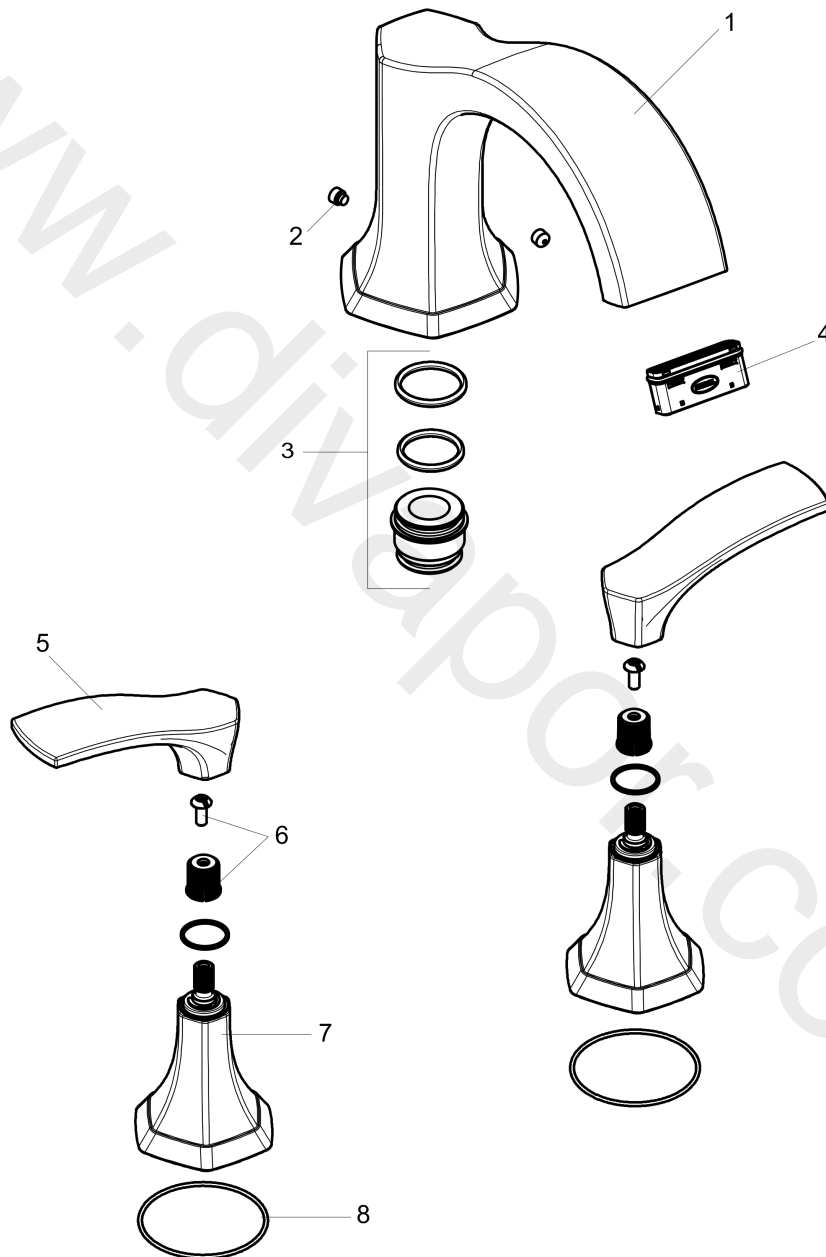

**Locarno****3-hole rim mounted bath mixer**Finish: **Matt Black** Article Number: **04816670****Description****product features**

- 1 function
- projection: 174 mm
- maximum flow rate at 3 bar: 22 l/min
- ceramic valves 90°
- temperature limitation adjustable
- connection type: basic set
- installation on bath rim

**Product image**

**Locarno**  
**3-hole rim mounted bath mixer**  
 Finish: **Matt Black** Article Number: **04816670**

**Exploded Drawing**

Year of production: >04/21

**Locarno****3-hole rim mounted bath mixer**Finish: **Matt Black** Article Number: **04816670****Spare part list**

Year of production: &gt;04/21

Pos.	Description	Article Number	Price	PU
1	spout cpl.	93929670	-	1
2	hollow set screw M6x6	97660000	£ 3,30	1
3	adapter for spout	88512000	£ 16,10	1
4	aerator cpl.	93916000	£ 43,00	1
5	handle	93927670	-	1
6	handle fixing set	98932000	£ 16,10	1
7	escutcheon for handle	93928670	-	1
8	O-ring 48x1,5	92159000	£ 3,30	1