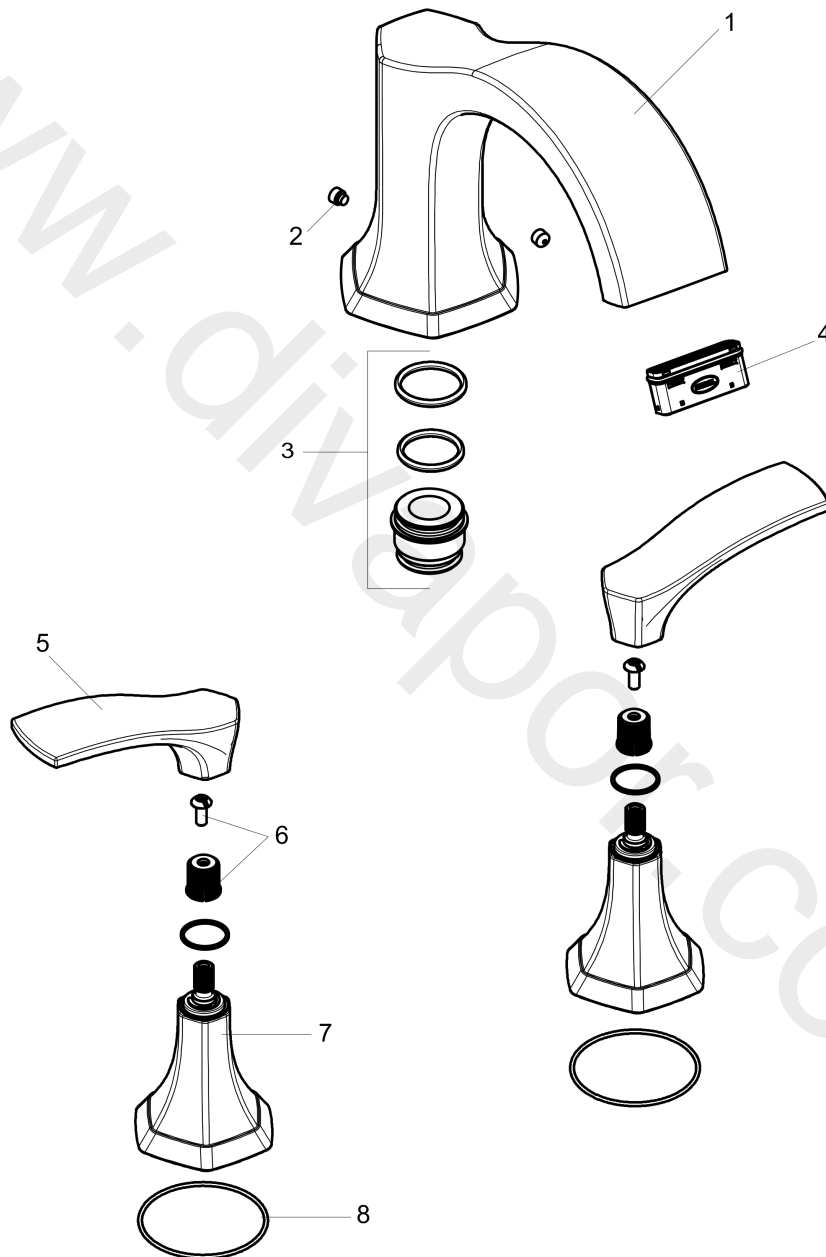

Locarno**3-hole rim mounted bath mixer**Finish: **Brushed Gold Optic** Article Number: **04816250****Description****product features**

- 1 function
- projection: 174 mm
- maximum flow rate at 3 bar: 22 l/min
- ceramic valves 90°
- temperature limitation adjustable
- connection type: basic set
- installation on bath rim

Product image

Locarno
3-hole rim mounted bath mixer
 Finish: **Brushed Gold Optic** Article Number: **04816250**

Exploded Drawing

Year of production: >04/21

Locarno**3-hole rim mounted bath mixer**Finish: **Brushed Gold Optic** Article Number: **04816250****Spare part list**

Year of production: >04/21

Pos.	Description	Article Number	Price	PU
1	spout cpl.	93929250	-	1
2	hollow set screw M6x6	97660000	£ 3,30	1
3	adapter for spout	88512000	£ 16,10	1
4	aerator cpl.	93916000	£ 43,00	1
5	handle	93927250	-	1
6	handle fixing set	98932000	£ 16,10	1
7	escutcheon for handle	93928250	-	1
8	O-ring 48x1,5	92159000	£ 3,30	1