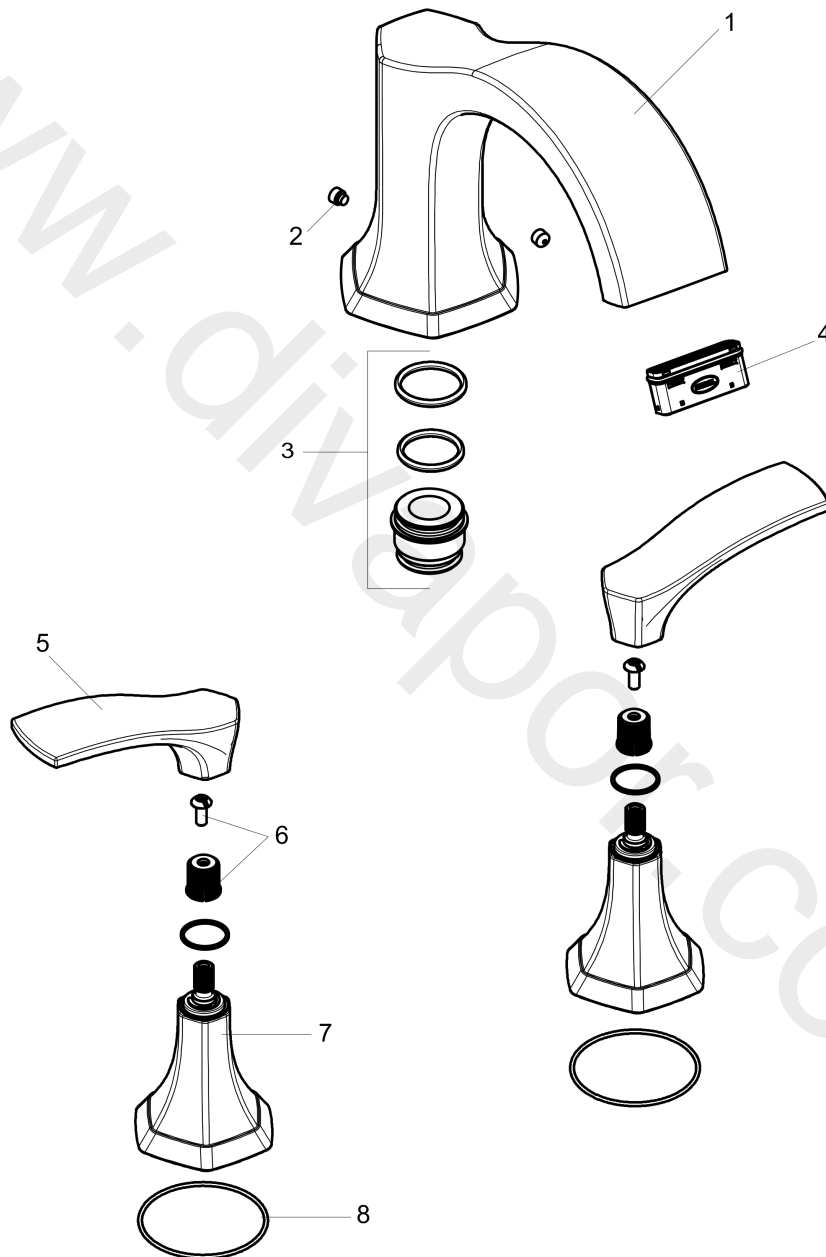

**Locarno****3-hole rim mounted bath mixer**Finish: **Chrome** Article Number: **04816000****Description****product features**

- 1 function
- projection: 174 mm
- maximum flow rate at 3 bar: 22 l/min
- ceramic valves 90°
- temperature limitation adjustable
- connection type: basic set
- installation on bath rim

**Product image**

**Locarno**  
**3-hole rim mounted bath mixer**  
 Finish: **Chrome** Article Number: **04816000**

**Exploded Drawing**

Year of production: >02/21

**Locarno****3-hole rim mounted bath mixer**Finish: **Chrome** Article Number: **04816000****Spare part list**

Year of production: &gt;02/21

Pos.	Description	Article Number	Price	PU
1	spout cpl.	93929000	-	1
2	hollow set screw M6x6	97660000	£ 3,30	1
3	adapter for spout	88512000	£ 16,10	1
4	aerator cpl.	93916000	£ 43,00	1
5	handle	93927000	-	1
6	handle fixing set	98932000	£ 16,10	1
7	escutcheon for handle	93928000	-	1
8	O-ring 48x1,5	92159000	£ 3,30	1