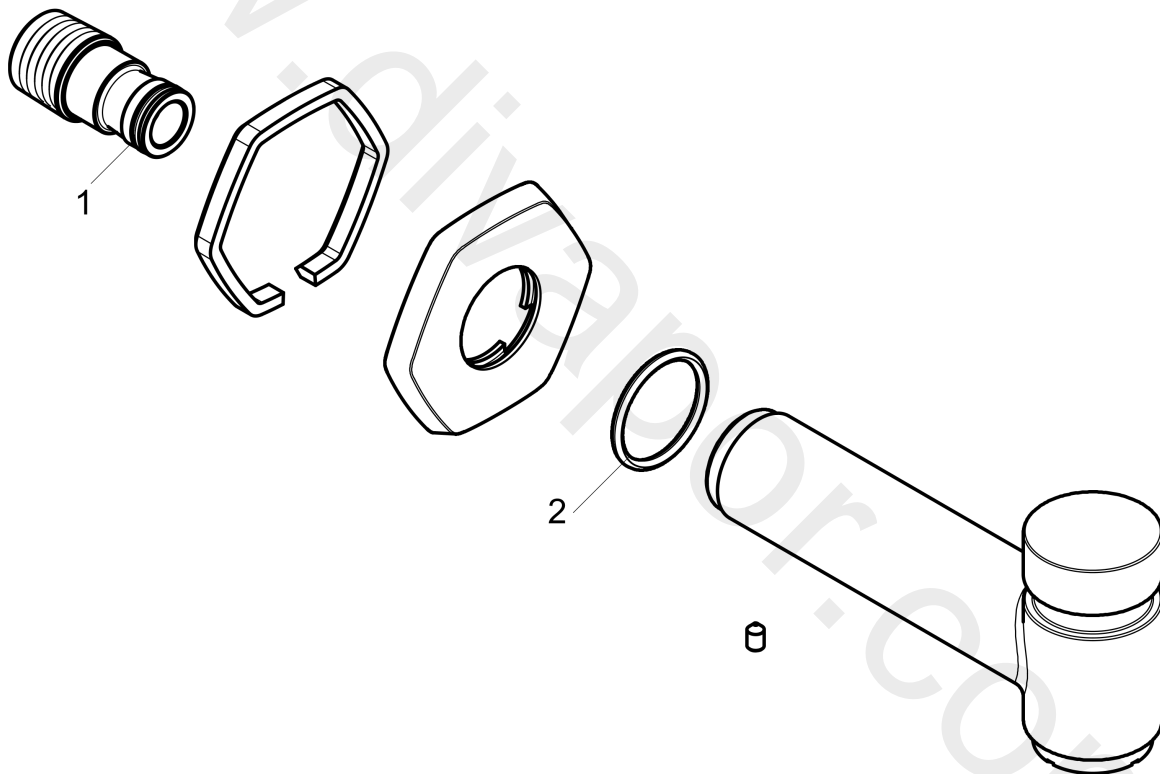

Locarno**Bath spout with diverter**Finish: **Chrome** Article Number: **04815000****Description****product features**

- projection: 145 mm
- wall-mounted

Product image

Locarno

Bath spout with diverter

Finish: **Chrome** Article Number: **04815000**

Exploded Drawing

Year of production: >02/21

Locarno

Bath spout with diverter

Finish: **Chrome** Article Number: **04815000**

Spare part list

Year of production: >02/21

Pos.	Description	Article Number	Price	PU
1	O-ring 16x2,5	98134000	£ 3,30	1
2	O-Ring 32x3	98051000	£ 3,30	1