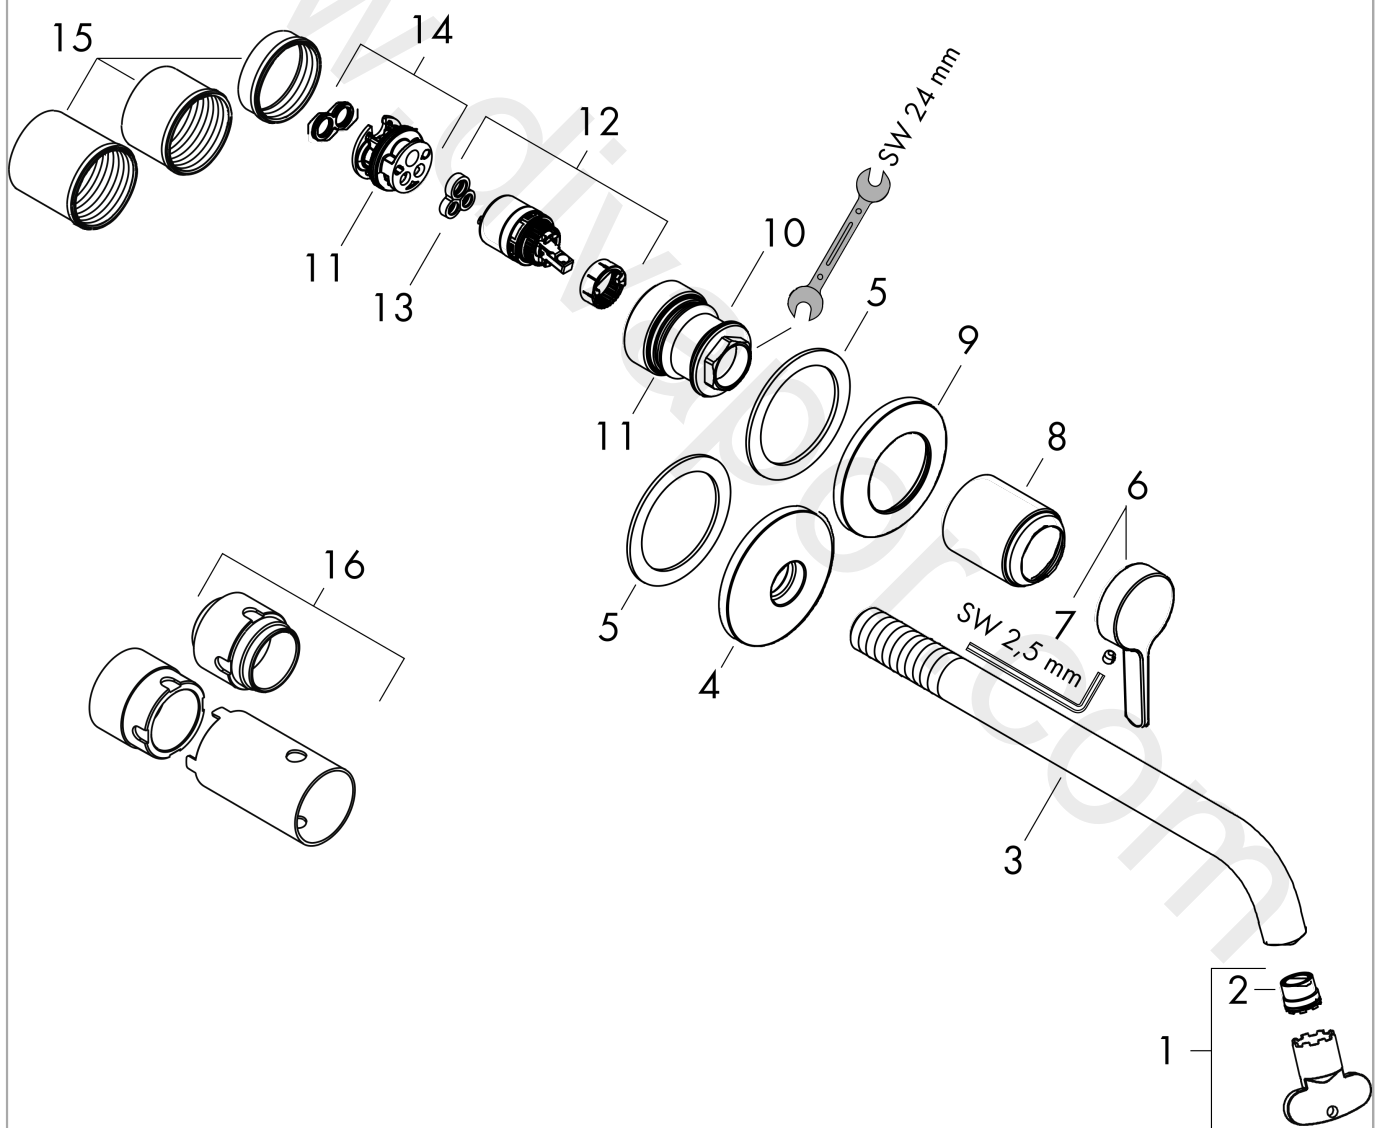

AXOR One

Single lever basin mixer for concealed installation wall-mounted with lever handle and spout
220 mm

Finish: **Matt Black** Article Number: **48120670**

Exploded Drawing

Year of production: >06/22

AXOR One

Single lever basin mixer for concealed installation wall-mounted with lever handle and spout
220 mm

Finish: **Matt Black** Article Number: **48120670**

Spare part list

Year of production: >06/22

Pos.		Article Number	Price	PU
1	aerator cpl.	93118000	£ 25,00	1
2	special tool	98987000	£ 9,00	1
3	spout 220 mm	94346670	£ 142,00	1
4	escutcheon for spout	94348670	£ 202,00	1
5	washer	97600000	£ 13,30	1
6	handle	94347670	£ 76,00	1
7	hollow set screw M5x5	98446000	£ 3,30	1
8	sleeve	93989670	£ 51,00	1
9	escutcheon for handle	94349670	£ 163,00	1
10	nut	94752000	£ 35,00	1
11	O-ring 26x2	98147000	£ 3,30	1
12	cartridge, assy	93760000	£ 96,00	1
13	seal	93383000	£ 13,30	1
14	adapter for cartridge	95634000	£ 13,30	1
15	fixing set	97971000	£ 43,00	1
16	extension 25 mm	13586000	£ 169,00	1
a	pop up waste	51301000	£ 87,00	1
b	adapter for exchanged connections	93819000	£ 173,00	1