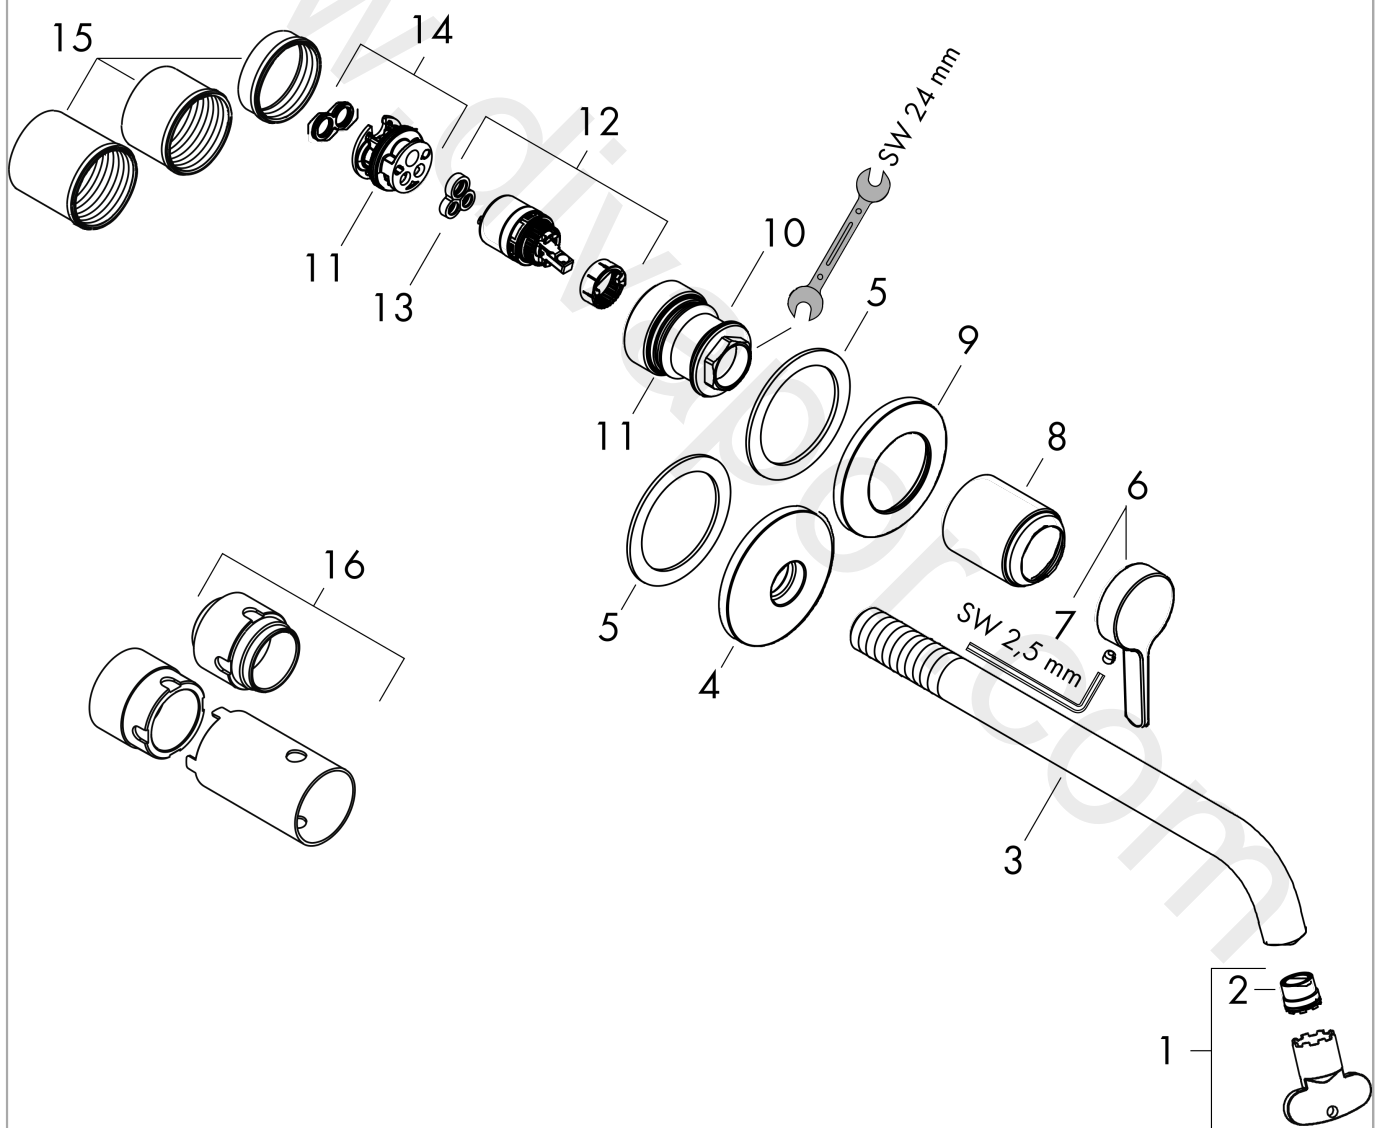

AXOR One

Single lever basin mixer for concealed installation wall-mounted with lever handle and spout
220 mm

Finish: **Chrome** Article Number: **48120000**

Exploded Drawing

Year of production: >06/21

AXOR One

Single lever basin mixer for concealed installation wall-mounted with lever handle and spout
220 mm

Finish: **Chrome** Article Number: **48120000**

Spare part list

Year of production: >06/21

Pos.		Article Number	Price	PU
1	aerator cpl.	93118000	£ 25,00	1
2	special tool	98987000	£ 9,00	1
3	spout 220 mm	94346000	£ 96,00	1
4	escutcheon for spout	94348000	£ 137,00	1
5	washer	97600000	£ 13,30	1
6	handle	94347000	£ 51,00	1
7	hollow set screw M5x5	98446000	£ 3,30	1
8	sleeve	93989000	£ 35,00	1
9	escutcheon for handle	94349000	£ 110,00	1
10	nut	94752000	£ 35,00	1
11	O-ring 26x2	98147000	£ 3,30	1
12	cartridge, assy	93760000	£ 96,00	1
13	seal	93383000	£ 13,30	1
14	adapter for cartridge	95634000	£ 13,30	1
15	fixing set	97971000	£ 43,00	1
16	extension 25 mm	13586000	£ 169,00	1
a	pop up waste	51301000	£ 87,00	1
b	adapter for exchanged connections	93819000	£ 173,00	1