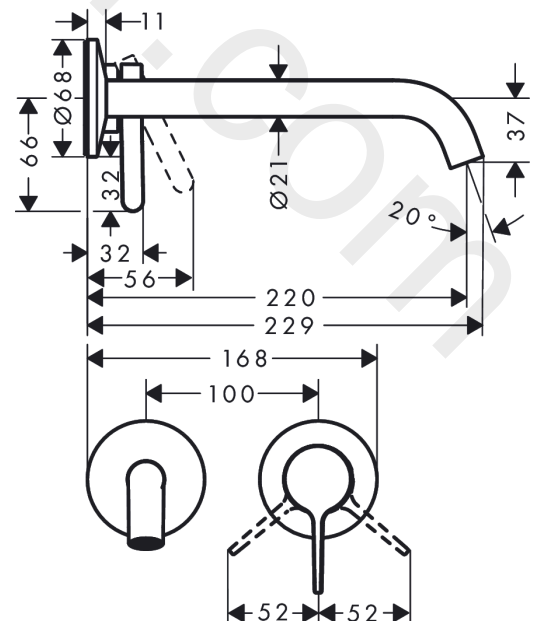

Scale drawing