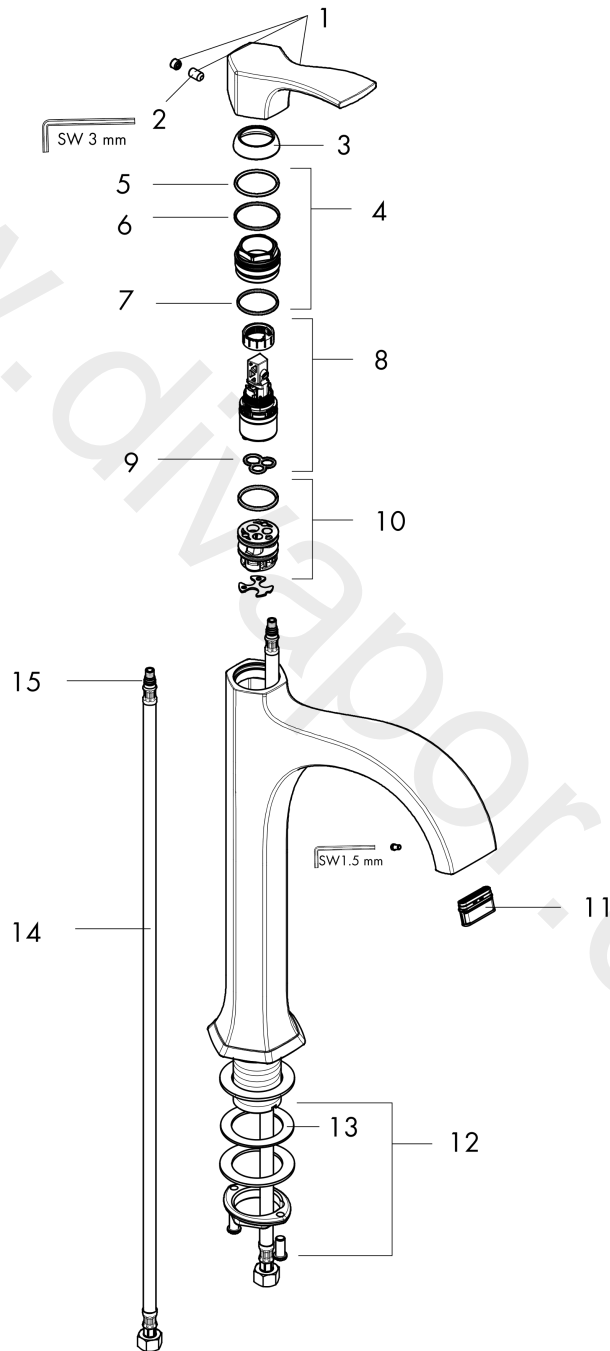

Locarno**Single lever basin mixer 210 with lever handle and pop-up waste set**Finish: **Brushed Nickel** Article Number: **04811820****Description****product features**

- consists of: single lever basin mixer
- ComfortZone 210
- handle variant: lever handle
- spray type: laminar spray
- maximum flow rate at 3 bar: 4,5 l/min
- ceramic cartridge
- temperature limitation adjustable

Technology**Product image**

Locarno

Single lever basin mixer 210 with lever handle and pop-up waste set

Finish: **Brushed Nickel** Article Number: **04811820**

Exploded Drawing

Year of production: >02/21

Locarno

Single lever basin mixer 210 with lever handle and pop-up waste set

Finish: **Brushed Nickel** Article Number: **04811820**

Spare part list

Year of production: >02/21

Pos.	Description	Article Number	Price	PU
1	handle	93910820	-	1
2	hollow set screw M6x10 DIN 916	96029000	£ 3,30	1
3	flange	98863820	£ 64,00	1
4	nut	98864000	£ 43,00	1
5	O-ring 23x2	98398000	£ 3,30	1
6	O-ring 27x1,5	92527000	£ 13,30	1
7	O-ring 25x1,5	98146000	£ 3,30	1
8	cartridge, assy	95973001	£ 79,00	1
9	seal	98865000	£ 35,00	1
10	adapter for cartridge	98866000	£ 35,00	1
11	spray former	93085001	-	1
12	fixing set (Ø 32)	13961000	£ 25,00	1
13	lever collar	97548000	£ 3,30	1
14	connection hose 35½" M8x0,75 3/8"	96316001	-	1
15	O-ring 7x1,5	98422000	£ 3,30	1