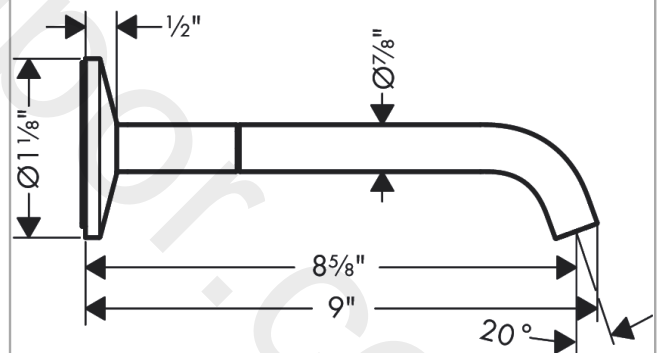

AXOR One

Basin mixer for concealed installation wall-mounted Select with spout 220 mm

Finish: **Matt Black** Article Number: **48112671**

product features

- projection: 220 mm
- handle variant: Select
- spray type: normal spray
- maximum flow rate at 3 bar: 4,5 l/min
- Select cartridge with temperature control
- suitable for continuous flow water heaters
- connection type: basic set
- connection dimension: DN15

Technology

Design awards

Product image

Scale drawing

AXOR One

Basin mixer for concealed installation wall-mounted Select with spout 220 mm

Finish: **Matt Black** Article Number: **48112671**

Exploded Drawing

Year of production: >10/21

AXOR One

Basin mixer for concealed installation wall-mounted Select with spout 220 mm

Finish: **Matt Black** Article Number: **48112671**

Spare part list

Year of production: >10/21

Pos.		Article Number	Price	PU
1	spout cpl.	94313670	£ 202,00	1
2	aerator M16,5x1 (4,5 l/min)	92875000	£ 35,00	1
3	special tool	98987000	£ 9,00	1
4	handle	94314670	£ 202,00	1
5	escutcheon Ø 80 mm	94315670	£ 142,00	1
6	O-ring 72x2	98395000	£ 3,30	1
7	O-ring 6x2	98458000	£ 3,30	1
8	cartridge, assy	94317000	£ 370,00	1
9	filter	94316000	£ 35,00	1
10	non return valve	93250000	£ 16,10	1
11	O-ring 25x2,5	92146000	£ 16,10	1
12	O-ring 4x1,5	93463000	£ 3,30	1
a	escutcheon Ø 90 mm	13611670	£ 51,84	1
b	escutcheon height = 36 mm (when wall is not deep enough).	13610670	£ 54,60	1
c	extension 25 mm	13609000	£ 65,00	1