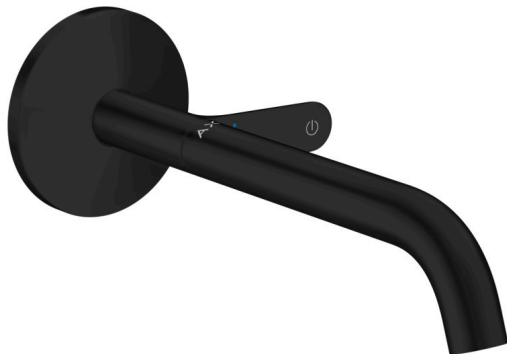

AXOR One

Basin mixer for concealed installation wall-mounted Select with spout 220 mm

Finish: **Matt Black** Article Number: **48112671**

product features

- projection: 220 mm
- handle variant: Select
- spray type: normal spray
- maximum flow rate at 3 bar: 4,5 l/min
- Select cartridge with temperature control
- suitable for continuous flow water heaters
- connection type: basic set
- connection dimension: DN15

Technology

Design awards

Product image

Scale drawing

AXOR One

Basin mixer for concealed installation wall-mounted Select with spout 220 mm

Finish: **Matt Black** Article Number: **48112671**

Exploded Drawing

Year of production: >10/21

AXOR One

Basin mixer for concealed installation wall-mounted Select with spout 220 mm

Finish: **Matt Black** Article Number: **48112671**

Spare part list

Year of production: >10/21