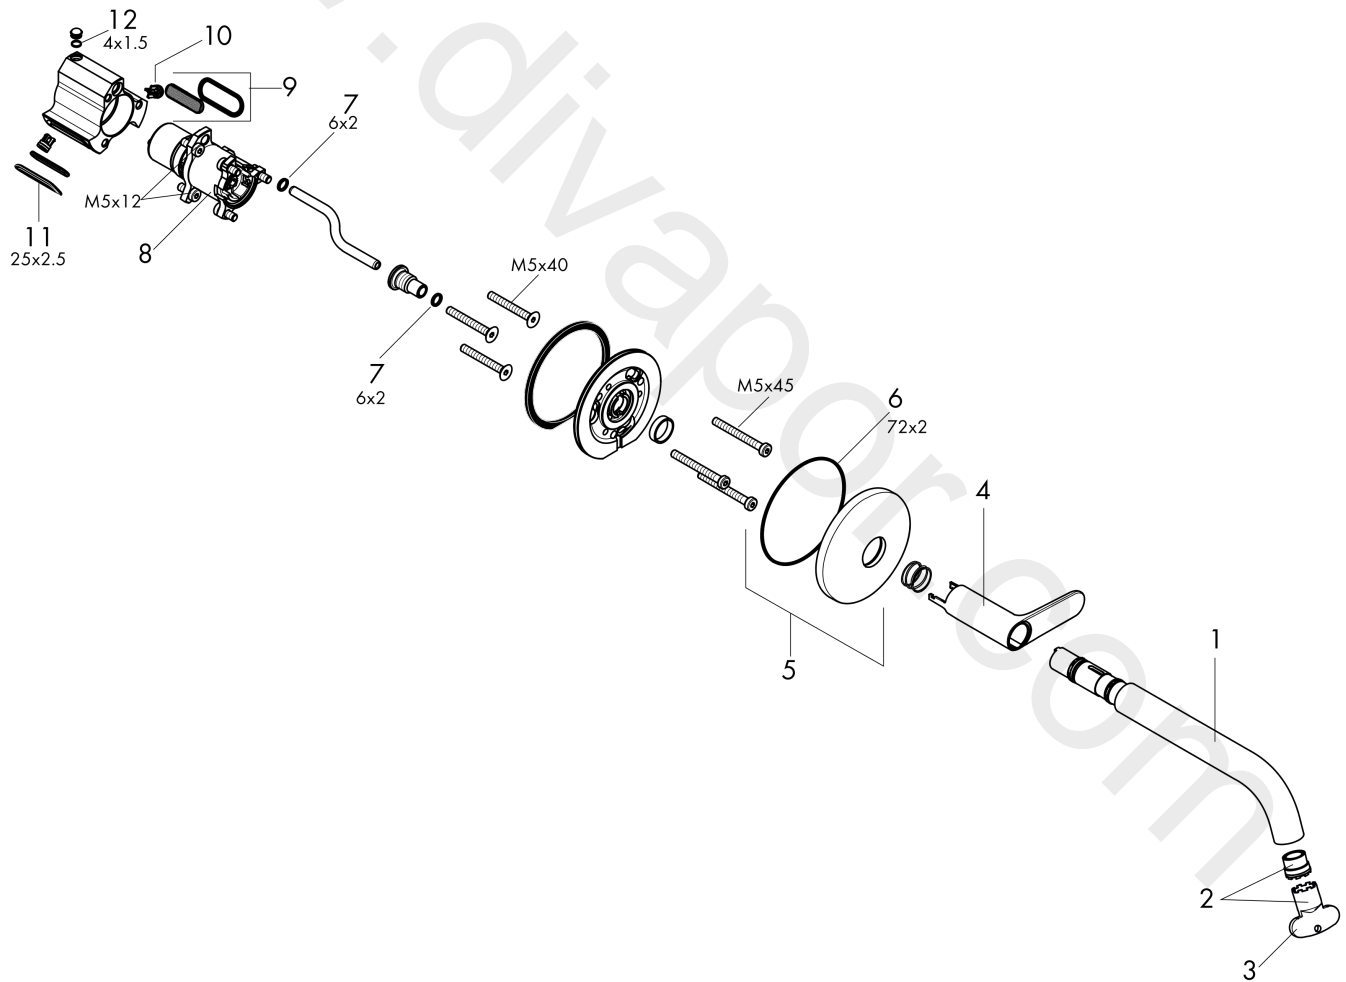

AXOR One

Basin mixer for concealed installation wall-mounted Select with spout 220 mm

Finish: **Matt Black** Article Number: **48112671**

product features

- projection: 220 mm
- handle variant: Select
- spray type: normal spray
- maximum flow rate at 3 bar: 4,5 l/min
- Select cartridge with temperature control
- suitable for continuous flow water heaters
- connection type: basic set
- connection dimension: DN15

Technology

Design awards

Product image

Scale drawing

AXOR One

Basin mixer for concealed installation wall-mounted Select with spout 220 mm

Finish: **Matt Black** Article Number: **48112671**

Exploded Drawing

Year of production: >10/21

AXOR One

Basin mixer for concealed installation wall-mounted Select with spout 220 mm

Finish: **Matt Black** Article Number: **48112671**

Spare part list

Year of production: >10/21

Pos.		Article Number	Price	PU
1	spout cpl.	94313670	£ 202,00	1
2	aerator M16,5x1 (4,5 l/min)	92875000	£ 35,00	1
3	special tool	98987000	£ 9,00	1
4	handle	94314670	£ 202,00	1
5	escutcheon Ø 80 mm	94315670	£ 142,00	1
6	O-ring 72x2	98395000	£ 3,30	1
7	O-ring 6x2	98458000	£ 3,30	1
8	cartridge, assy	94317000	£ 370,00	1
9	filter	94316000	£ 35,00	1
10	non return valve	93250000	£ 16,10	1
11	O-ring 25x2,5	92146000	£ 16,10	1
12	O-ring 4x1,5	93463000	£ 3,30	1
a	escutcheon Ø 90 mm	13611670	£ 51,84	1
b	escutcheon height = 36 mm (when wall is not deep enough).	13610670	£ 54,60	1
c	extension 25 mm	13609000	£ 65,00	1