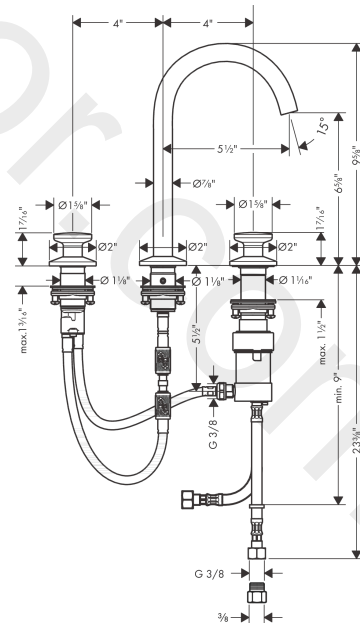

AXOR One
3-hole basin mixer Select 170 without waste set
 Finish: **Matt Black** Article Number: **48070671**

product features

- ComfortZone 170
- projection: 140 mm
- handle variant: Select
- swivel range 120°
- spray type: normal spray
- maximum flow rate at 3 bar: 4,5 l/min
- right handle: Select cartridge with temperature control
- left handle: volume control
- temperature limitation adjustable
- suitable for continuous flow water heaters
- connection type: G 3/8 connections
- connection dimension: DN15

Technology

Product image

Scale drawing

AXOR One
3-hole basin mixer Select 170 without waste set
 Finish: **Matt Black** Article Number: **48070671**

Exploded Drawing

Year of production: >08/21

AXOR One
3-hole basin mixer Select 170 without waste set
 Finish: **Matt Black** Article Number: **48070671**

Spare part list

Year of production: >08/21

Pos.		Article Number	Price	PU
1	spout cpl.	94100670	£ 163,00	1
2	special tool	98987000	£ 9,00	1
3	O-ring 18x1,5	98231000	£ 3,30	1
4	O-ring 9x1,5	98117000	£ 3,30	1
5	escutcheon	93998670	£ 64,00	1
6	O-Ring 46x2	98195000	£ 3,30	1
7	hollow set screw M5x5	98446000	£ 3,30	1
8	O-ring 28x2,5	98209000	£ 3,30	1
9	fixing set (Ø 28)	92909000	£ 43,00	1
10	lever collar	97548000	£ 3,30	1
11	connection hose 400 mm M10x1	92914000	£ 64,00	1
12	O-ring 8x1,75	97827000	£ 3,30	1
13	coupling set	94264000	£ 79,00	1
14	handle	94263670	£ 96,00	1
15	escutcheon for handle	94162670	-	1
16	O-ring 33x2,5	92907000	£ 3,30	1
17	handle fixing set	98932000	£ 16,10	1
18	shut off unit right closing	98817000	£ 35,00	1
19	connection hose 450 mm M8x0,75 G3/8	97206000	£ 35,00	1
20	handle	93997670	£ 76,00	1
21	O-Ring 22x2	98185000	£ 3,30	1
22	O-ring 23x1,5	92287000	£ 3,30	1
23	cartridge, assy	92529000	£ 110,00	1
24	connection hose 450 mm M8x0,75 G3/8	93405000	£ 43,00	1
25	O-ring 7x1,5	98422000	£ 3,30	1
26	non return valve DW 10	96456000	£ 9,00	1
27	filter packing	95291000	£ 13,30	1
28	adapter for connection hose	88802000	-	1