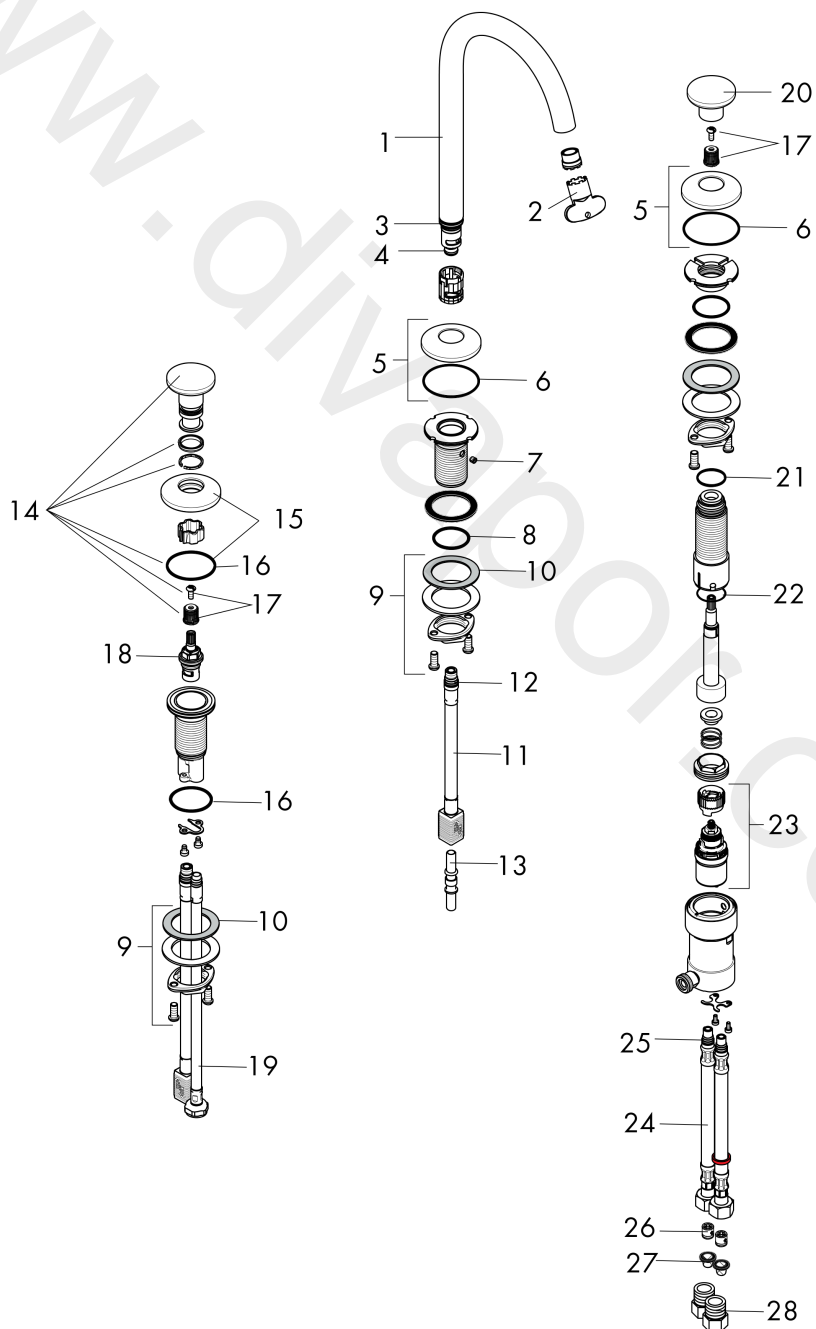

AXOR One
3-hole basin mixer Select 170 without waste set
 Finish: **Matt Black** Article Number: **48070671**

product features

- ComfortZone 170
- projection: 140 mm
- handle variant: Select
- swivel range 120°
- spray type: normal spray
- maximum flow rate at 3 bar: 4,5 l/min
- right handle: Select cartridge with temperature control
- left handle: volume control
- temperature limitation adjustable
- suitable for continuous flow water heaters
- connection type: G 3/8 connections
- connection dimension: DN15

Technology

Product image

Scale drawing

AXOR One
3-hole basin mixer Select 170 without waste set
 Finish: **Matt Black** Article Number: **48070671**

Exploded Drawing

Year of production: >08/21

AXOR One
3-hole basin mixer Select 170 without waste set
 Finish: **Matt Black** Article Number: **48070671**

Spare part list

Year of production: >08/21

Pos.		Article Number	Price	PU
1	spout cpl.	94100670	£ 163,00	1
2	special tool	98987000	£ 9,00	1
3	O-ring 18x1,5	98231000	£ 3,30	1
4	O-ring 9x1,5	98117000	£ 3,30	1
5	escutcheon	93998670	£ 64,00	1
6	O-Ring 46x2	98195000	£ 3,30	1
7	hollow set screw M5x5	98446000	£ 3,30	1
8	O-ring 28x2,5	98209000	£ 3,30	1
9	fixing set (Ø 28)	92909000	£ 43,00	1
10	lever collar	97548000	£ 3,30	1
11	connection hose 400 mm M10x1	92914000	£ 64,00	1
12	O-ring 8x1,75	97827000	£ 3,30	1
13	coupling set	94264000	£ 79,00	1
14	handle	94263670	£ 96,00	1
15	escutcheon for handle	94162670	-	1
16	O-ring 33x2,5	92907000	£ 3,30	1
17	handle fixing set	98932000	£ 16,10	1
18	shut off unit right closing	98817000	£ 35,00	1
19	connection hose 450 mm M8x0,75 G3/8	97206000	£ 35,00	1
20	handle	93997670	£ 76,00	1
21	O-Ring 22x2	98185000	£ 3,30	1
22	O-ring 23x1,5	92287000	£ 3,30	1
23	cartridge, assy	92529000	£ 110,00	1
24	connection hose 450 mm M8x0,75 G3/8	93405000	£ 43,00	1
25	O-ring 7x1,5	98422000	£ 3,30	1
26	non return valve DW 10	96456000	£ 9,00	1
27	filter packing	95291000	£ 13,30	1
28	adapter for connection hose	88802000	-	1