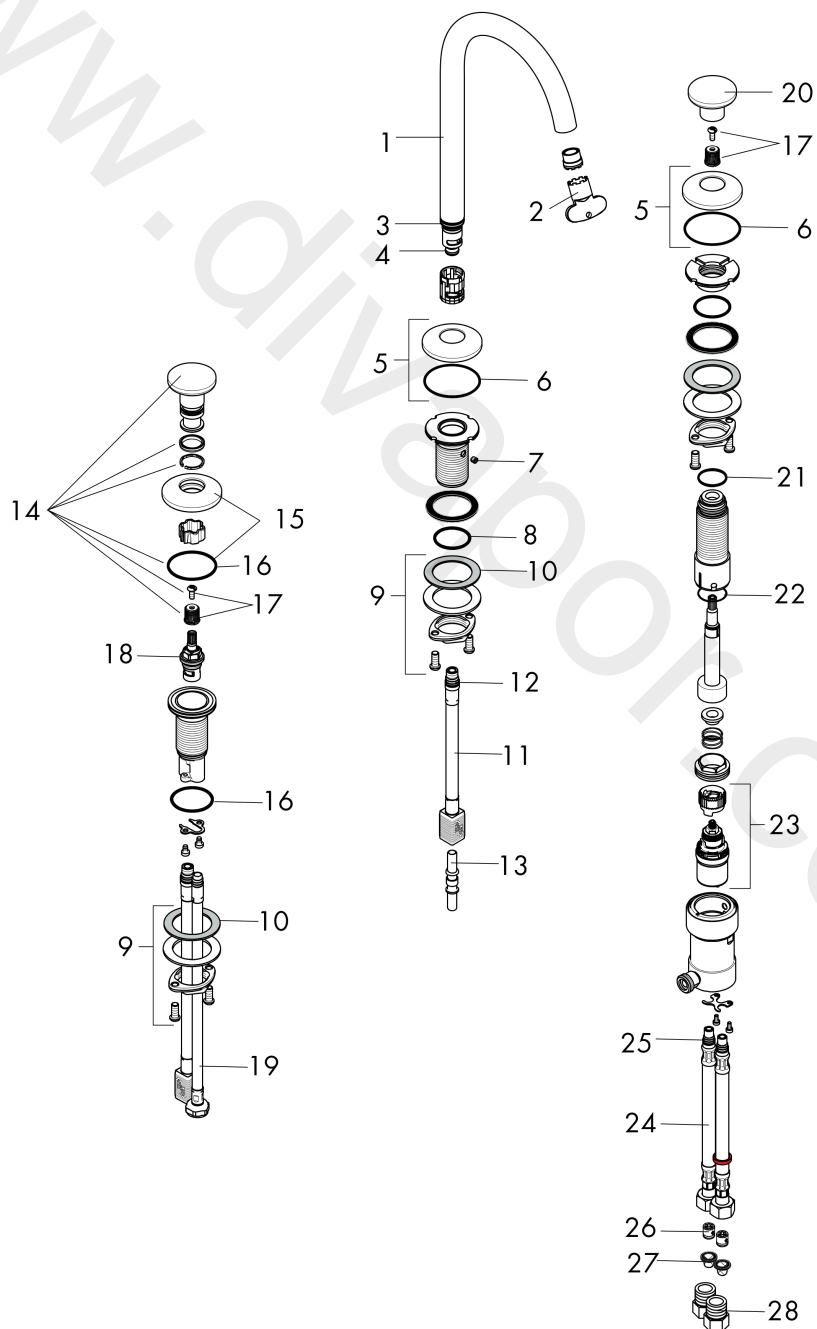

AXOR One
3-hole basin mixer Select 170 without waste set
 Finish: **Chrome** Article Number: **48070001**

product features

- ComfortZone 170
- projection: 140 mm
- handle variant: Select
- swivel range 120°
- spray type: normal spray
- maximum flow rate at 3 bar: 4,5 l/min
- right handle: Select cartridge with temperature control
- left handle: volume control
- temperature limitation adjustable
- suitable for continuous flow water heaters
- connection type: G 3/8 connections
- connection dimension: DN15

Technology

Product image

Scale drawing

AXOR One
3-hole basin mixer Select 170 without waste set
 Finish: **Chrome** Article Number: **48070001**

Exploded Drawing

Year of production: >08/21

AXOR One
3-hole basin mixer Select 170 without waste set
 Finish: **Chrome** Article Number: **48070001**

Spare part list

Year of production: >08/21

Pos.		Article Number	Price	PU
1	spout cpl.	94100000	£ 110,00	1
2	special tool	98987000	£ 9,00	1
3	O-ring 18x1,5	98231000	£ 3,30	1
4	O-ring 9x1,5	98117000	£ 3,30	1
5	escutcheon	93998000	£ 43,00	1
6	O-Ring 46x2	98195000	£ 3,30	1
7	hollow set screw M5x5	98446000	£ 3,30	1
8	O-ring 28x2,5	98209000	£ 3,30	1
9	fixing set (Ø 28)	92909000	£ 43,00	1
10	lever collar	97548000	£ 3,30	1
11	connection hose 400 mm M10x1	92914000	£ 64,00	1
12	O-ring 8x1,75	97827000	£ 3,30	1
13	coupling set	94264000	£ 79,00	1
14	handle	94263000	£ 64,00	1
15	escutcheon for handle	94162000	£ 51,00	1
16	O-ring 33x2,5	92907000	£ 3,30	1
17	handle fixing set	98932000	£ 16,10	1
18	shut off unit right closing	98817000	£ 35,00	1
19	connection hose 450 mm M8x0,75 G3/8	97206000	£ 35,00	1
20	handle	93997000	£ 51,00	1
21	O-Ring 22x2	98185000	£ 3,30	1
22	O-ring 23x1,5	92287000	£ 3,30	1
23	cartridge, assy	92529000	£ 110,00	1
24	connection hose 450 mm M8x0,75 G3/8	93405000	£ 43,00	1
25	O-ring 7x1,5	98422000	£ 3,30	1
26	non return valve DW 10	96456000	£ 9,00	1
27	filter packing	95291000	£ 13,30	1
28	adapter for connection hose	88802000	-	1