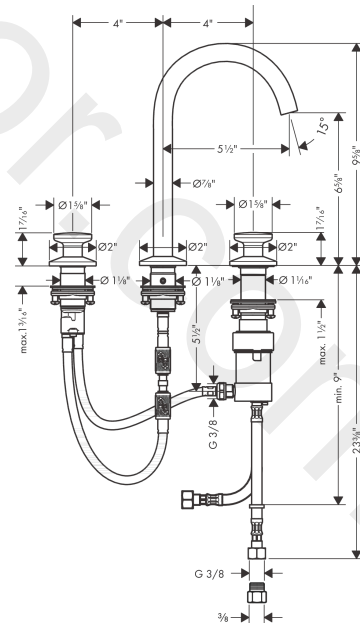

AXOR One
3-hole basin mixer Select 170 without waste set
 Finish: **Chrome** Article Number: **48070001**

product features

- ComfortZone 170
- projection: 140 mm
- handle variant: Select
- swivel range 120°
- spray type: normal spray
- maximum flow rate at 3 bar: 4,5 l/min
- right handle: Select cartridge with temperature control
- left handle: volume control
- temperature limitation adjustable
- suitable for continuous flow water heaters
- connection type: G 3/8 connections
- connection dimension: DN15

Technology

Product image

Scale drawing

AXOR One
3-hole basin mixer Select 170 without waste set
 Finish: **Chrome** Article Number: **48070001**

Exploded Drawing

Year of production: >08/21

AXOR One
3-hole basin mixer Select 170 without waste set
 Finish: **Chrome** Article Number: **48070001**

Spare part list

Year of production: >08/21

Pos.		Article Number	Price	PU
1	spout cpl.	94100000	£ 110,00	1
2	special tool	98987000	£ 9,00	1
3	O-ring 18x1,5	98231000	£ 3,30	1
4	O-ring 9x1,5	98117000	£ 3,30	1
5	escutcheon	93998000	£ 43,00	1
6	O-Ring 46x2	98195000	£ 3,30	1
7	hollow set screw M5x5	98446000	£ 3,30	1
8	O-ring 28x2,5	98209000	£ 3,30	1
9	fixing set (Ø 28)	92909000	£ 43,00	1
10	lever collar	97548000	£ 3,30	1
11	connection hose 400 mm M10x1	92914000	£ 64,00	1
12	O-ring 8x1,75	97827000	£ 3,30	1
13	coupling set	94264000	£ 79,00	1
14	handle	94263000	£ 64,00	1
15	escutcheon for handle	94162000	£ 51,00	1
16	O-ring 33x2,5	92907000	£ 3,30	1
17	handle fixing set	98932000	£ 16,10	1
18	shut off unit right closing	98817000	£ 35,00	1
19	connection hose 450 mm M8x0,75 G3/8	97206000	£ 35,00	1
20	handle	93997000	£ 51,00	1
21	O-Ring 22x2	98185000	£ 3,30	1
22	O-ring 23x1,5	92287000	£ 3,30	1
23	cartridge, assy	92529000	£ 110,00	1
24	connection hose 450 mm M8x0,75 G3/8	93405000	£ 43,00	1
25	O-ring 7x1,5	98422000	£ 3,30	1
26	non return valve DW 10	96456000	£ 9,00	1
27	filter packing	95291000	£ 13,30	1
28	adapter for connection hose	88802000	-	1