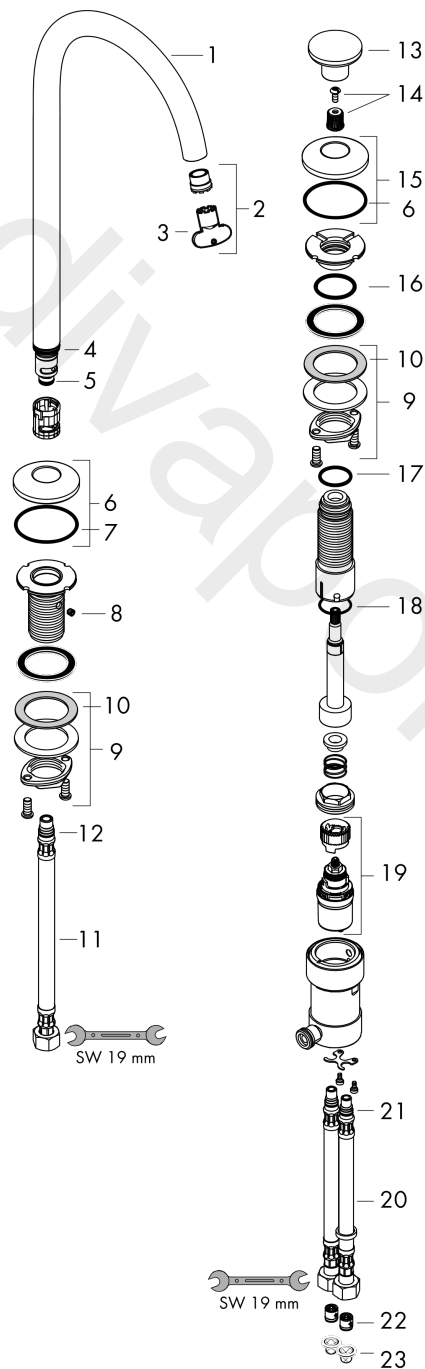

AXOR One
2-hole basin mixer Select 260 with push-open waste set
 Finish: **Matt Black** Article Number: **48060670**

product features

- consists of: 2-hole basin mixer, waste set
- ComfortZone 260
- projection: 165 mm
- spout height: 267 mm
- handle variant: Select
- swivel range 120°
- spray type: normal spray
- maximum flow rate at 3 bar: 5 l/min
- Select cartridge with temperature control
- temperature limitation adjustable
- suitable for continuous flow water heaters
- push-open waste set G 1¼
- material waste set: metal
- connection type: G ¾ connections
- flexible arrangement of control unit and spout possible
- the control unit needs approx. 20 cm space underneath the top
- EU taxonomy: max. 6 l/min - Substantial Contribution (SC) possible
- WRAS 2301342
- WRAS 2301342 - Approval letter 2301342

AXOR One
2-hole basin mixer Select 260 with push-open waste set
 Finish: **Matt Black** Article Number: **48060670**

Spare part list

Year of production: >04/21

Pos.		Article Number	Price	PU
1	spout cpl.	93996670	£ 202,00	1
2	aerator cpl.	93118000	£ 25,00	1
3	special tool	98987000	£ 9,00	1
4	O-ring 18x1,5	98231000	£ 3,30	1
5	O-ring 9x1,5	98117000	£ 3,30	1
6	escutcheon	93998670	£ 64,00	1
7	O-Ring 46x2	98195000	£ 3,30	1
8	hollow set screw M5x5	98446000	£ 3,30	1
9	fixing set (Ø 28)	92909000	£ 43,00	1
10	lever collar	97548000	£ 3,30	1
11	connection hose 450 mm M10x1 G3/8	96507000	£ 43,00	1
12	O-ring 8x1,75	97827000	£ 3,30	1
13	handle	93997670	£ 76,00	1
14	handle fixing set	98932000	£ 16,10	1
15	-	94893000	-	1
16	O-ring 28x2,5	98209000	£ 3,30	1
17	O-Ring 22x2	98185000	£ 3,30	1
18	O-ring 23x1,5	92287000	£ 3,30	1
19	cartridge, assy	92529000	£ 110,00	1
20	connection hose 450 mm M8x0,75 G3/8	93405000	£ 43,00	1
21	O-ring 7x1,5	98422000	£ 3,30	1
22	non return valve DW 10	96456000	£ 9,00	1
23	filter packing	95291000	£ 13,30	1
a	push-open waste set	50100670	£ 109,20	1