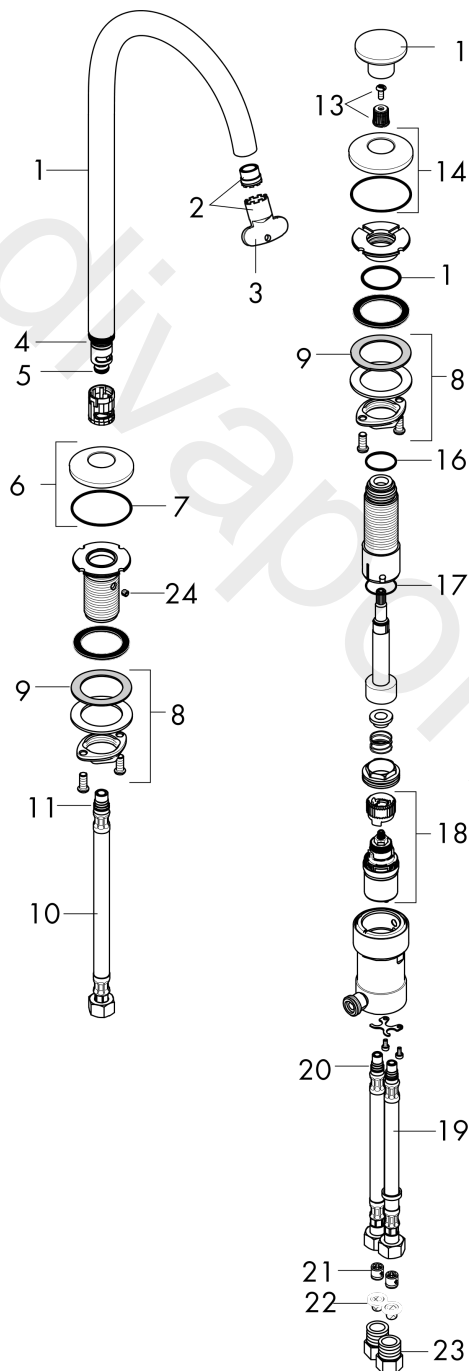

AXOR One
2-hole basin mixer Select 260 without waste set
 Finish: **Chrome** Article Number: **48060001**

Exploded Drawing

Year of production: >08/21

AXOR One
2-hole basin mixer Select 260 without waste set
 Finish: **Chrome** Article Number: **48060001**

Spare part list

Year of production: >08/21

Pos.		Article Number	Price	PU
1	spout cpl.	93996000	£ 137,00	1
2	aerator M16,5x1 (4,5 l/min)	92875000	£ 35,00	1
3	special tool	98987000	£ 9,00	1
4	O-ring 18x1,5	98231000	£ 3,30	1
5	O-ring 9x1,5	98117000	£ 3,30	1
6	escutcheon	93998000	£ 43,00	1
7	O-Ring 46x2	98195000	£ 3,30	1
8	fixing set (Ø 28)	92909000	£ 43,00	1
9	lever collar	97548000	£ 3,30	1
10	connection hose 450 mm M10x1 G3/8	96507000	£ 43,00	1
11	O-ring 8x1,75	97827000	£ 3,30	1
12	handle	93997000	£ 51,00	1
13	handle fixing set	98932000	£ 16,10	1
14	-	94893000	-	1
15	O-ring 28x2,5	98209000	£ 3,30	1
16	O-Ring 22x2	98185000	£ 3,30	1
17	O-ring 23x1,5	92287000	£ 3,30	1
18	cartridge, assy	92529000	£ 110,00	1
19	connection hose 450 mm M8x0,75 G3/8	93405000	£ 43,00	1
20	O-ring 7x1,5	98422000	£ 3,30	1
21	non return valve DW 10	96456000	£ 9,00	1
22	filter packing	95291000	£ 13,30	1
23	adapter for connection hose	88802000	-	1
24	hollow set screw M5x5	98446000	£ 3,30	1