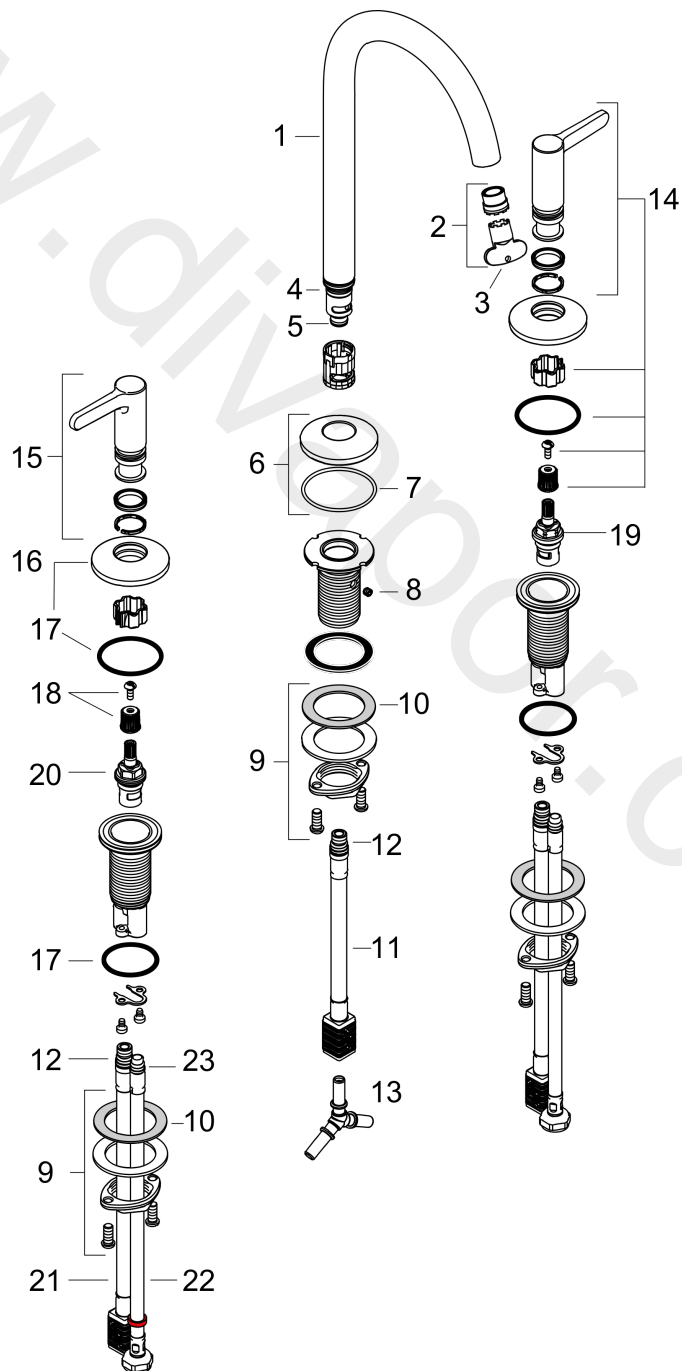

AXOR One
3-hole basin mixer 170 with push-open waste set
Finish: **Matt Black** Article Number: **48050677**

Flowchart

AXOR One
3-hole basin mixer 170 with push-open waste set
 Finish: **Matt Black** Article Number: **48050677**

Exploded Drawing

Year of production: >09/21

AXOR One
3-hole basin mixer 170 with push-open waste set
 Finish: **Matt Black** Article Number: **48050677**

Spare part list

Year of production: >09/21

Pos.		Article Number	Price	PU
1	spout cpl.	94100670	£ 163,00	1
2	aerator cpl.	93118000	£ 25,00	1
3	special tool	98987000	£ 9,00	1
4	O-ring 18x1,5	98231000	£ 3,30	1
5	O-ring 9x1,5	98117000	£ 3,30	1
6	escutcheon	93998670	£ 64,00	1
7	O-Ring 46x2	98195000	£ 3,30	1
8	hollow set screw M5x5	98446000	£ 3,30	1
9	fixing set (Ø 28)	92909000	£ 43,00	1
10	lever collar	97548000	£ 3,30	1
11	connection hose 200 mm M10x1	92913000	£ 51,00	1
12	O-ring 8x1,75	97827000	£ 3,30	1
13	hose connection angel	92905000	£ 43,00	1
14	handle for cold water	94161670	-	1
15	handle for hot water	94160670	-	1
16	escutcheon for handle	94162670	-	1
17	O-ring 33x2,5	92907000	£ 3,30	1
18	handle fixing set	98932000	£ 16,10	1
19	shut off unit left closing	95366000	£ 43,00	1
20	shut off unit right closing	98817000	£ 35,00	1
21	connection hose 400 mm M10x1	92914000	£ 64,00	1
22	connection hose 450 mm G½	93020000	£ 35,00	1
23	O-ring 6,6x1,6	93019000	£ 3,30	1