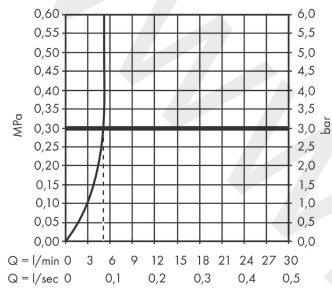

AXOR One
3-hole basin mixer 170 with push-open waste set
Finish: **Matt Black** Article Number: **48050677**

Flowchart

AXOR One
3-hole basin mixer 170 with push-open waste set
 Finish: **Matt Black** Article Number: **48050677**

Exploded Drawing

Year of production: >09/21

AXOR One
3-hole basin mixer 170 with push-open waste set
 Finish: **Matt Black** Article Number: **48050677**

Spare part list

Year of production: >09/21

Pos.		Article Number	Price	PU
1	spout cpl.	94100670	£ 163,00	1
2	aerator cpl.	93118000	£ 25,00	1
3	special tool	98987000	£ 9,00	1
4	O-ring 18x1,5	98231000	£ 3,30	1
5	O-ring 9x1,5	98117000	£ 3,30	1
6	escutcheon	93998670	£ 64,00	1
7	O-Ring 46x2	98195000	£ 3,30	1
8	hollow set screw M5x5	98446000	£ 3,30	1
9	fixing set (Ø 28)	92909000	£ 43,00	1
10	lever collar	97548000	£ 3,30	1
11	connection hose 200 mm M10x1	92913000	£ 51,00	1
12	O-ring 8x1,75	97827000	£ 3,30	1
13	hose connection angel	92905000	£ 43,00	1
14	handle for cold water	94161670	-	1
15	handle for hot water	94160670	-	1
16	escutcheon for handle	94162670	-	1
17	O-ring 33x2,5	92907000	£ 3,30	1
18	handle fixing set	98932000	£ 16,10	1
19	shut off unit left closing	95366000	£ 43,00	1
20	shut off unit right closing	98817000	£ 35,00	1
21	connection hose 400 mm M10x1	92914000	£ 64,00	1
22	connection hose 450 mm G½	93020000	£ 35,00	1
23	O-ring 6,6x1,6	93019000	£ 3,30	1