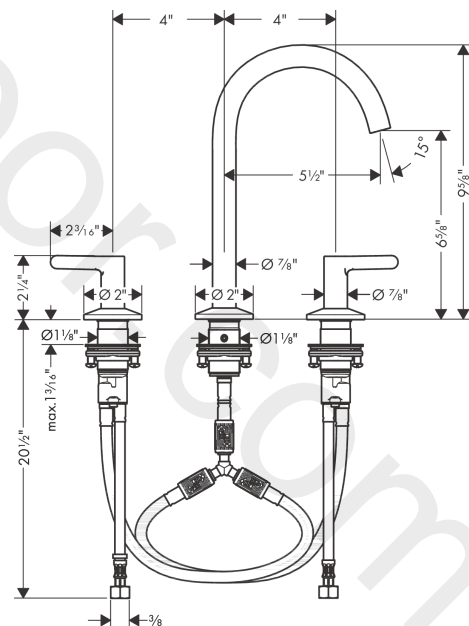

### product features

- ComfortZone 170
- projection: 140 mm
- handle variant: lever handle
- swivel range 120°
- spray type: normal spray
- maximum flow rate at 3 bar: 4,5 l/min
- ceramic valves hot/cold 90°
- suitable for continuous flow water heaters
- connection type: G 3/8" compression
- connection dimension: DN15

### Scale drawing

**AXOR One**  
**3-hole basin mixer 170 without waste set**  
 Finish: **Chrome** Article Number: **48050001**

## Exploded Drawing

Year of production: >08/21

**AXOR One**  
**3-hole basin mixer 170 without waste set**  
 Finish: **Chrome** Article Number: **48050001**