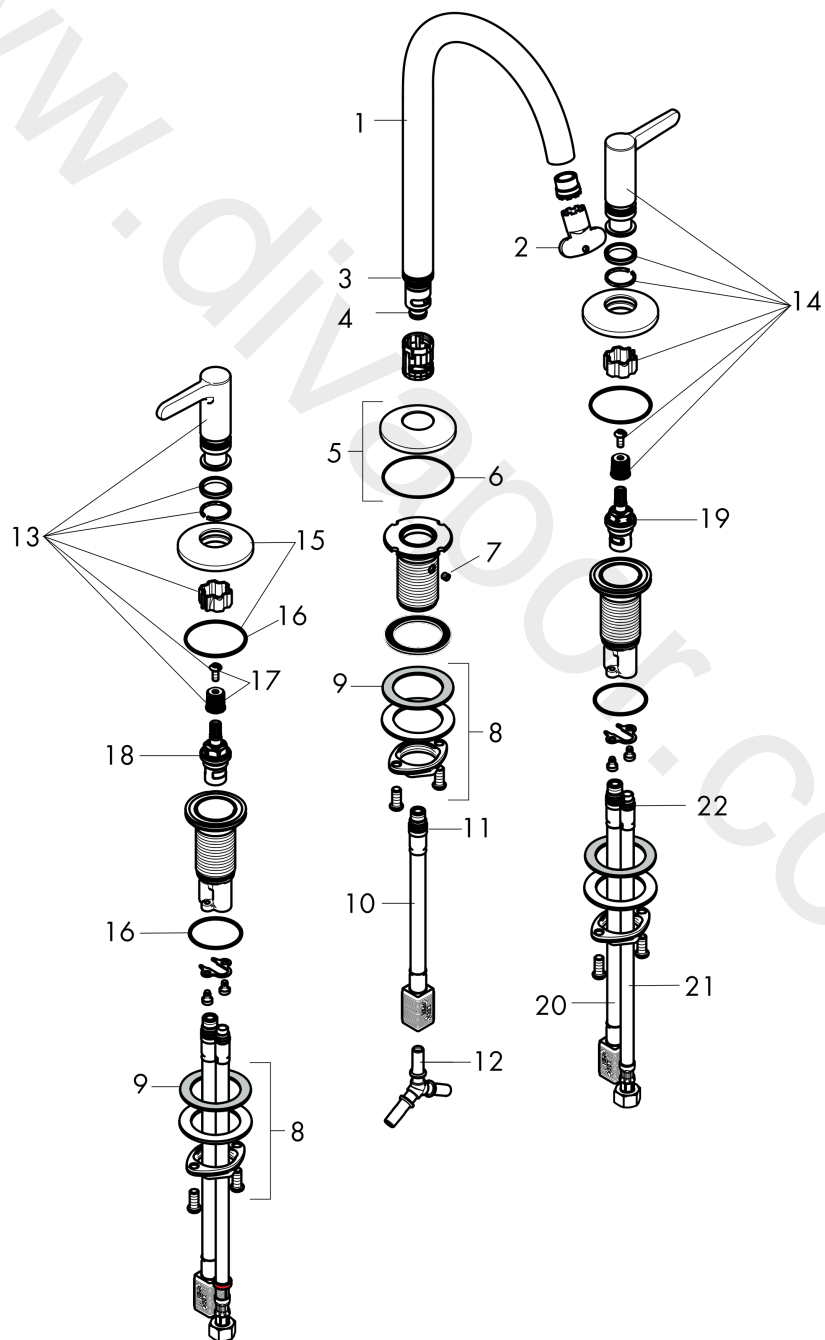

### Scale drawing

**AXOR One**  
**3-hole basin mixer 170 without waste set**  
 Finish: **Chrome** Article Number: **48050001**

## Exploded Drawing

Year of production: >08/21

**AXOR One**  
**3-hole basin mixer 170 without waste set**  
 Finish: **Chrome** Article Number: **48050001**