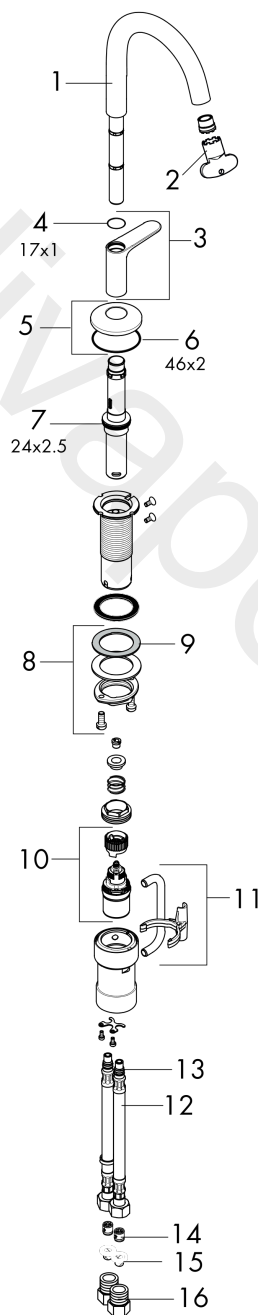

AXOR One
Basin mixer Select 260 for wash bowls without waste set
Finish: **Matt Black** Article Number: **48030671**

f

Exploded Drawing

Year of production: >08/21

AXOR One
Basin mixer Select 260 for wash bowls without waste set
 Finish: **Matt Black** Article Number: **48030671**

Spare part list

Year of production: >08/21

Pos.		Article Number	Price	PU
1	spout cpl.	94237670	£ 202,00	1
2	special tool	98987000	£ 9,00	1
3	handle	94239670	£ 260,00	1
4	-	94259000	£ 3,30	1
5	escutcheon	93998670	£ 64,00	1
6	O-Ring 46x2	98195000	£ 3,30	1
7	O-ring 24x2,5	98145000	£ 3,30	1
8	fixing set (Ø 32)	13961000	£ 25,00	1
9	lever collar	97548000	£ 3,30	1
10	cartridge, assy	92529000	£ 110,00	1
11	connection angel	94262000	£ 64,00	1
12	connection hose 450 mm M8x0,75 G3/8	93405000	£ 43,00	1
13	O-ring 7x1,5	98422000	£ 3,30	1
14	non return valve DW 10	96456000	£ 9,00	1
15	filter packing	95291000	£ 13,30	1
16	adapter for connection hose	88802000	-	1