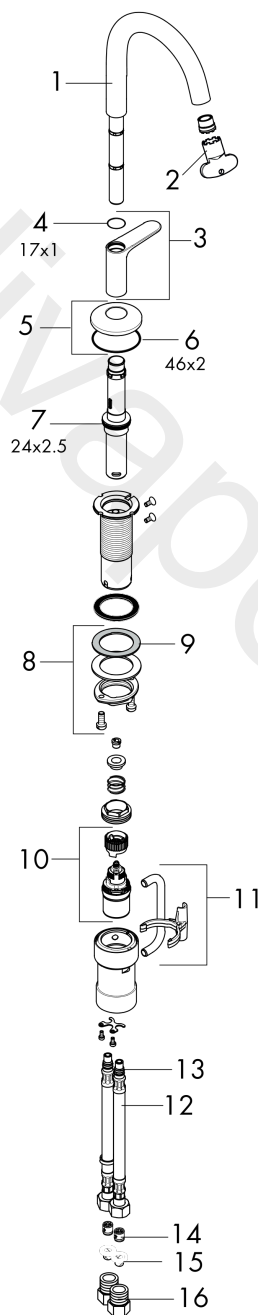

**AXOR One**  
**Basin mixer Select 260 for wash bowls without waste set**  
Finish: **Chrome** Article Number: **48030001**

## Exploded Drawing

Year of production: >08/21

**AXOR One**  
**Basin mixer Select 260 for wash bowls without waste set**  
 Finish: **Chrome** Article Number: **48030001**

## Spare part list

Year of production: >08/21

| Pos. |                                     | Article Number | Price    | PU |
|------|-------------------------------------|----------------|----------|----|
| 1    | spout cpl.                          | 94237000       | £ 137,00 | 1  |
| 2    | special tool                        | 98987000       | £ 9,00   | 1  |
| 3    | handle                              | 94239000       | £ 173,00 | 1  |
| 4    | -                                   | 94259000       | £ 3,30   | 1  |
| 5    | escutcheon                          | 93998000       | £ 43,00  | 1  |
| 6    | O-Ring 46x2                         | 98195000       | £ 3,30   | 1  |
| 7    | O-ring 24x2,5                       | 98145000       | £ 3,30   | 1  |
| 8    | fixing set (Ø 32)                   | 13961000       | £ 25,00  | 1  |
| 9    | lever collar                        | 97548000       | £ 3,30   | 1  |
| 10   | cartridge, assy                     | 92529000       | £ 110,00 | 1  |
| 11   | connection angel                    | 94262000       | £ 64,00  | 1  |
| 12   | connection hose 450 mm M8x0,75 G3/8 | 93405000       | £ 43,00  | 1  |
| 13   | O-ring 7x1,5                        | 98422000       | £ 3,30   | 1  |
| 14   | non return valve DW 10              | 96456000       | £ 9,00   | 1  |
| 15   | filter packing                      | 95291000       | £ 13,30  | 1  |
| 16   | adapter for connection hose         | 88802000       | -        | 1  |