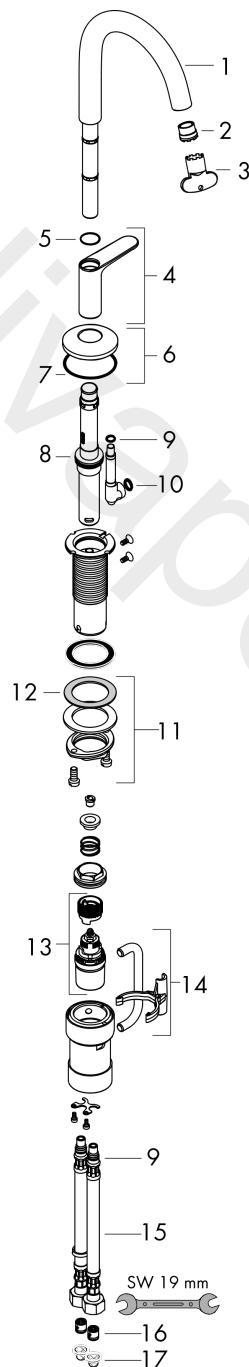

## AXOR One

**Basin mixer Select 260 for wash bowls with push-open waste set**

Finish: **Chrome** Article Number: **48030000**

### product features

- consists of: Basin mixer, waste set
- ComfortZone 260
- projection: 165 mm
- spout height: 265 mm
- handle variant: Select
- spray type: normal spray
- maximum flow rate at 3 bar: 5 l/min
- Select cartridge with temperature control
- temperature limitation adjustable
- suitable for continuous flow water heaters
- push-open waste set G 1¼
- material waste set: metal
- connection type: G ¾ connections
- connection dimension: DN15
- cold water in basic handle position
- EU taxonomy: max. 6 l/min - Substantial Contribution (SC) possible
- WRAS 2205362
- WRAS 2205362 - Approval letter

### Design awards

**AXOR One**  
**Basin mixer Select 260 for wash bowls with push-open waste set**  
 Finish: **Chrome** Article Number: **48030000**

Product image

Scale drawing

Flowchart

**AXOR One**  
**Basin mixer Select 260 for wash bowls with push-open waste set**  
Finish: **Chrome** Article Number: **48030000**

## Exploded Drawing

Year of production: >04/21

**AXOR One**  
**Basin mixer Select 260 for wash bowls with push-open waste set**  
 Finish: **Chrome** Article Number: **48030000**