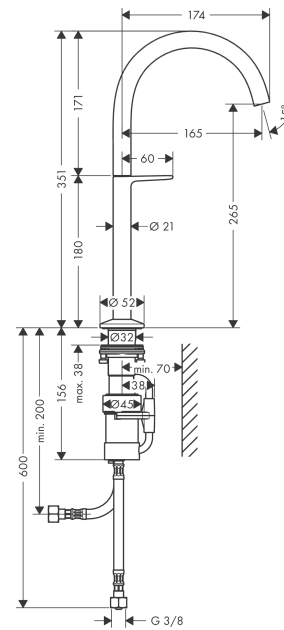

### product features

- consists of: Basin mixer, waste set
- ComfortZone 260
- projection: 165 mm
- spout height: 265 mm
- handle variant: Select
- spray type: normal spray
- maximum flow rate at 3 bar: 5 l/min
- Select cartridge with temperature control
- temperature limitation adjustable
- suitable for continuous flow water heaters
- push-open waste set G 1¼
- material waste set: metal
- connection type: G ¾ connections
- connection dimension: DN15
- cold water in basic handle position
- EU taxonomy: max. 6 l/min - Substantial Contribution (SC) possible
- WRAS 2205362
- WRAS 2205362 - Approval letter

### Design awards

**AXOR One**  
**Basin mixer Select 260 for wash bowls with push-open waste set**  
 Finish: **Chrome** Article Number: **48030000**

Product image

Scale drawing

Flowchart

**AXOR One**  
**Basin mixer Select 260 for wash bowls with push-open waste set**  
Finish: **Chrome** Article Number: **48030000**

## Exploded Drawing

Year of production: >04/21

**AXOR One**  
**Basin mixer Select 260 for wash bowls with push-open waste set**  
 Finish: **Chrome** Article Number: **48030000**

## Spare part list

Year of production: >04/21

Pos.		Article Number	Price	PU
1	spout cpl.	94237000	£ 137,00	1
2	aerator cpl.	93118000	£ 25,00	1
3	special tool	98987000	£ 9,00	1
4	handle	94238000	£ 137,00	1
5	-	94259000	£ 3,30	1
6	escutcheon	93998000	£ 43,00	1
7	O-Ring 46x2	98195000	£ 3,30	1
8	O-ring 24x2,5	98145000	£ 3,30	1
9	O-ring 7x1,5	98422000	£ 3,30	1
10	O-ring 8x2	98112000	£ 3,30	1
11	fixing set (Ø 32)	13961000	£ 25,00	1
12	lever collar	97548000	£ 3,30	1
13	cartridge, assy	92529000	£ 110,00	1
14	connection angel	94262000	£ 64,00	1
15	connection hose 450 mm M8x0,75 G3/8	93405000	£ 43,00	1
16	non return valve DW 10	96456000	£ 9,00	1
17	filter packing	95291000	£ 13,30	1
a	push-open waste set	50100000	£ 78,00	1
b	fixation extension 35 mm	13898000	£ 79,00	1