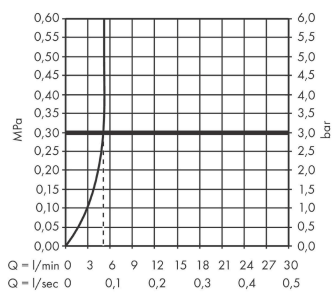

### product features

- consists of: Basin mixer, waste set
- ComfortZone 260
- projection: 165 mm
- spout height: 265 mm
- handle variant: Select
- spray type: normal spray
- maximum flow rate at 3 bar: 5 l/min
- Select cartridge with temperature control
- temperature limitation adjustable
- suitable for continuous flow water heaters
- push-open waste set G 1¼
- material waste set: metal
- connection type: G ¾ connections
- connection dimension: DN15
- cold water in basic handle position
- EU taxonomy: max. 6 l/min - Substantial Contribution (SC) possible
- WRAS 2205362
- WRAS 2205362 - Approval letter

### Design awards

**AXOR One**  
**Basin mixer Select 260 for wash bowls with push-open waste set**  
 Finish: **Chrome** Article Number: **48030000**

Product image

Scale drawing

Flowchart

**AXOR One**  
**Basin mixer Select 260 for wash bowls with push-open waste set**  
Finish: **Chrome** Article Number: **48030000**