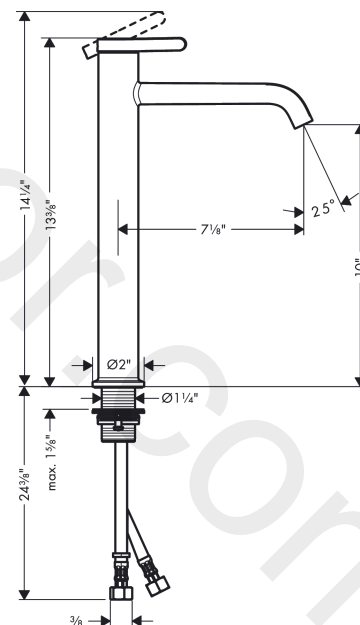

AXOR One
Single lever basin mixer 260 with lever handle for wash bowls without waste set
 Finish: **Matt Black** Article Number: **48002671**

product features

- ComfortZone 260
- projection: 180 mm
- handle variant: lever handle
- spray type: normal spray
- maximum flow rate at 3 bar: 4,5 l/min
- ceramic cartridge
- temperature limitation adjustable
- connection type: G 3/8 connections
- connection dimension: DN15

Technology

Design awards

Product image

Scale drawing

AXOR One
Single lever basin mixer 260 with lever handle for wash bowls without waste set
 Finish: **Matt Black** Article Number: **48002671**

Spare part list

Year of production: >08/21

Pos.		Article Number	Price	PU
1	handle	93968670	£ 76,00	1
2	screw cover	94440610	£ 3,30	1
3	hollow set screw M5x5	98446000	£ 3,30	1
4	flange	93737670	£ 64,00	1
5	cartridge, assy	93760000	£ 96,00	1
6	seal	93383000	£ 13,30	1
7	nut	92926000	£ 16,10	1
8	O-ring 30x1,5	98433000	£ 3,30	1
9	O-ring 29x2	98391000	£ 3,30	1
10	O-ring 25x1,5	98146000	£ 3,30	1
11	adapter for cartridge	98866000	£ 35,00	1
12	O-ring 23x2	98398000	£ 3,30	1
13	aerator M16,5x1 (4,5 l/min)	92875000	£ 35,00	1
14	special tool	98987000	£ 9,00	1
15	fixing set (Ø 32)	13961000	£ 25,00	1
16	lever collar	97548000	£ 3,30	1
17	connection hose 35½" M8x0,75 3/8"	96316001	-	1
18	O-ring 7x1,5	98422000	£ 3,30	1