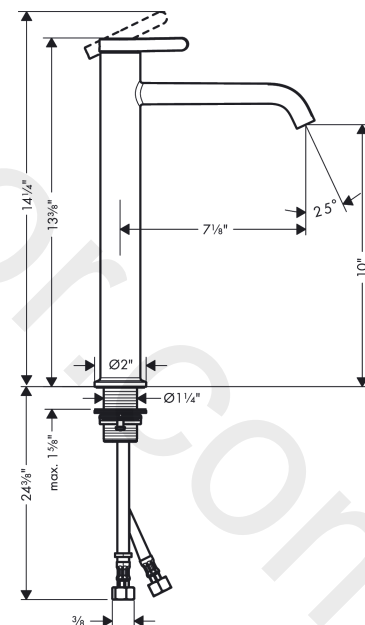

### product features

- ComfortZone 260
- projection: 180 mm
- handle variant: lever handle
- spray type: normal spray
- maximum flow rate at 3 bar: 4,5 l/min
- ceramic cartridge
- temperature limitation adjustable
- connection type: G 3/8 connections
- connection dimension: DN15

### Scale drawing

**AXOR One**  
**Single lever basin mixer 260 with lever handle for wash bowls without waste set**  
Finish: **Chrome** Article Number: **48002001**

## Exploded Drawing

Year of production: >08/21

**AXOR One**  
**Single lever basin mixer 260 with lever handle for wash bowls without waste set**  
 Finish: **Chrome** Article Number: **48002001**

## Spare part list

Year of production: >08/21

Pos.		Article Number	Price	PU
1	handle	93968000	£ 51,00	1
2	screw cover	94440460	£ 3,30	1
3	hollow set screw M5x5	98446000	£ 3,30	1
4	flange	93737000	£ 43,00	1
5	cartridge, assy	93760000	£ 96,00	1
6	seal	93383000	£ 13,30	1
7	nut	92926000	£ 16,10	1
8	O-ring 30x1,5	98433000	£ 3,30	1
9	O-ring 29x2	98391000	£ 3,30	1
10	O-ring 25x1,5	98146000	£ 3,30	1
11	adapter for cartridge	98866000	£ 35,00	1
12	O-ring 23x2	98398000	£ 3,30	1
13	aerator M16,5x1 (4,5 l/min)	92875000	£ 35,00	1
14	special tool	98987000	£ 9,00	1
15	fixing set (Ø 32)	13961000	£ 25,00	1
16	lever collar	97548000	£ 3,30	1
17	connection hose 35½" M8x0,75 3/8"	96316001	-	1
18	O-ring 7x1,5	98422000	£ 3,30	1