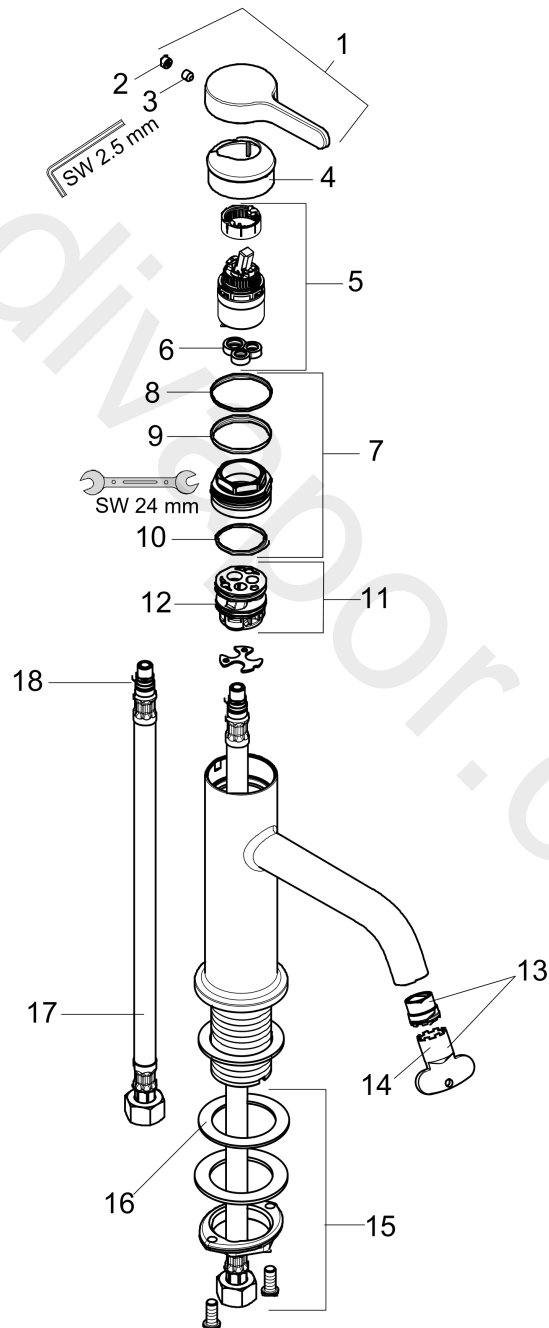

### product features

- ComfortZone 260
- projection: 180 mm
- handle variant: lever handle
- spray type: normal spray
- maximum flow rate at 3 bar: 4,5 l/min
- ceramic cartridge
- temperature limitation adjustable
- connection type: G 3/8 connections
- connection dimension: DN15

### Scale drawing

**AXOR One**  
**Single lever basin mixer 260 with lever handle for wash bowls without waste set**  
Finish: **Chrome** Article Number: **48002001**

## Exploded Drawing

Year of production: >08/21

**AXOR One**  
**Single lever basin mixer 260 with lever handle for wash bowls without waste set**  
 Finish: **Chrome** Article Number: **48002001**

## Spare part list

Year of production: >08/21

Pos.		Article Number	Price	PU
1	handle	93968000	£ 51,00	1
2	screw cover	94440460	£ 3,30	1
3	hollow set screw M5x5	98446000	£ 3,30	1
4	flange	93737000	£ 43,00	1
5	cartridge, assy	93760000	£ 96,00	1
6	seal	93383000	£ 13,30	1
7	nut	92926000	£ 16,10	1
8	O-ring 30x1,5	98433000	£ 3,30	1
9	O-ring 29x2	98391000	£ 3,30	1
10	O-ring 25x1,5	98146000	£ 3,30	1
11	adapter for cartridge	98866000	£ 35,00	1
12	O-ring 23x2	98398000	£ 3,30	1
13	aerator M16,5x1 (4,5 l/min)	92875000	£ 35,00	1
14	special tool	98987000	£ 9,00	1
15	fixing set (Ø 32)	13961000	£ 25,00	1
16	lever collar	97548000	£ 3,30	1
17	connection hose 35½" M8x0,75 3/8"	96316001	-	1
18	O-ring 7x1,5	98422000	£ 3,30	1