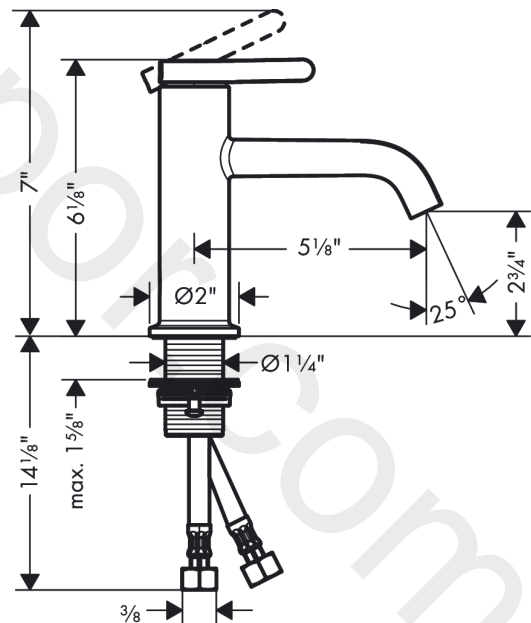

### product features

- ComfortZone 70
- projection: 130 mm
- handle variant: lever handle
- spray type: normal spray
- maximum flow rate at 3 bar: 4,5 l/min
- ceramic cartridge
- temperature limitation adjustable
- connection type: G 3/8" compression
- connection dimension: DN15

### Scale drawing

**AXOR One**  
**Single lever basin mixer 70 with lever handle without waste set**  
Finish: **Chrome** Article Number: **48001001**

## Exploded Drawing

Year of production: >08/21

**AXOR One**  
**Single lever basin mixer 70 with lever handle without waste set**  
 Finish: **Chrome** Article Number: **48001001**

## Spare part list

Year of production: >08/21

Pos.		Article Number	Price	PU
1	handle	93968000	£ 51,00	1
2	screw cover	94440460	£ 3,30	1
3	hollow set screw M5x5	98446000	£ 3,30	1
4	flange	93737000	£ 43,00	1
5	cartridge, assy	93760000	£ 96,00	1
6	seal	93383000	£ 13,30	1
7	nut	92926000	£ 16,10	1
8	O-ring 30x1,5	98433000	£ 3,30	1
9	O-ring 29x2	98391000	£ 3,30	1
10	O-ring 25x1,5	98146000	£ 3,30	1
11	adapter for cartridge	98866000	£ 35,00	1
12	O-ring 23x2	98398000	£ 3,30	1
13	aerator M16,5x1 (4,5 l/min)	92875000	£ 35,00	1
14	special tool	98987000	£ 9,00	1
15	fixing set (Ø 32)	13961000	£ 25,00	1
16	lever collar	97548000	£ 3,30	1
17	connection hose 18½" M8x0,75 3/8"	96321001	-	1
18	O-ring 7x1,5	98422000	£ 3,30	1