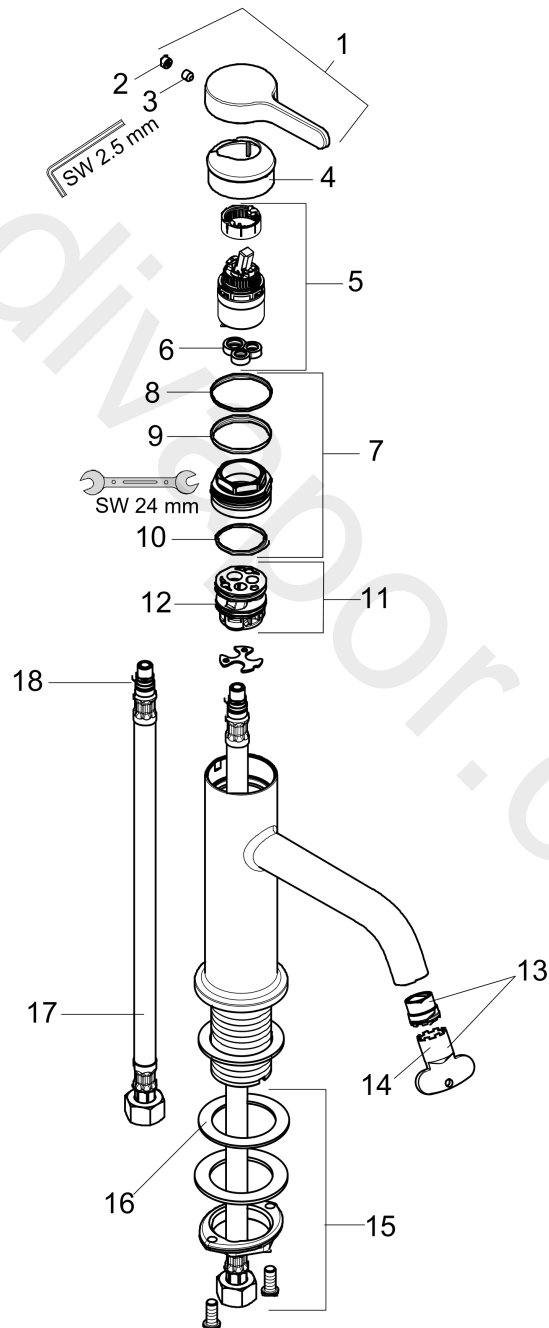

### Product image

### Scale drawing

**AXOR One**  
**Single lever basin mixer 70 with lever handle without waste set**  
Finish: **Chrome** Article Number: **48001001**

## Exploded Drawing

Year of production: >08/21

**AXOR One**  
**Single lever basin mixer 70 with lever handle without waste set**  
 Finish: **Chrome** Article Number: **48001001**

## Spare part list

Year of production: >08/21

Pos.		Article Number	Price	PU
1	handle	93968000	£ 51,00	1
2	screw cover	94440460	£ 3,30	1
3	hollow set screw M5x5	98446000	£ 3,30	1
4	flange	93737000	£ 43,00	1
5	cartridge, assy	93760000	£ 96,00	1
6	seal	93383000	£ 13,30	1
7	nut	92926000	£ 16,10	1
8	O-ring 30x1,5	98433000	£ 3,30	1
9	O-ring 29x2	98391000	£ 3,30	1
10	O-ring 25x1,5	98146000	£ 3,30	1
11	adapter for cartridge	98866000	£ 35,00	1
12	O-ring 23x2	98398000	£ 3,30	1
13	aerator M16,5x1 (4,5 l/min)	92875000	£ 35,00	1
14	special tool	98987000	£ 9,00	1
15	fixing set (Ø 32)	13961000	£ 25,00	1
16	lever collar	97548000	£ 3,30	1
17	connection hose 18½" M8x0,75 3/8"	96321001	-	1
18	O-ring 7x1,5	98422000	£ 3,30	1