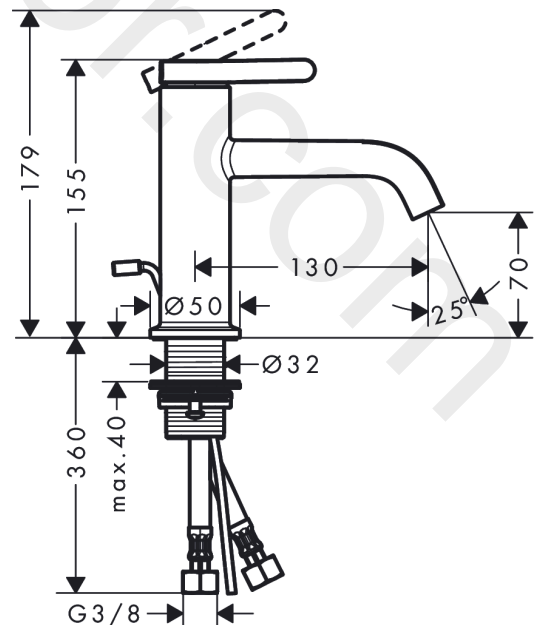

AXOR One
Single lever basin mixer 70 with lever handle and pop-up waste set
 Finish: **Chrome** Article Number: **48000000**

product features

- consists of: single lever basin mixer, waste set
- ComfortZone 70
- projection: 130 mm
- spout height: 70 mm
- handle variant: lever handle
- spray type: normal spray
- maximum flow rate at 3 bar: 5 l/min
- ceramic cartridge
- temperature limitation adjustable
- suitable for continuous flow water heaters
- pop-up waste set G 1¼
- material waste set: metal
- connection type: G ¾ connections
- connection dimension: DN15
- EU taxonomy: max. 6 l/min - Substantial Contribution (SC) possible

Article Details

Price excl. VAT 375,00 £

Technology

Design awards

Product image

Scale drawing

AXOR One
Single lever basin mixer 70 with lever handle and pop-up waste set
Finish: **Chrome** Article Number: **48000000**

Flowchart

AXOR One
Single lever basin mixer 70 with lever handle and pop-up waste set
 Finish: **Chrome** Article Number: **48000000**

Exploded Drawing

Year of production: >04/21

AXOR One
Single lever basin mixer 70 with lever handle and pop-up waste set
 Finish: **Chrome** Article Number: **48000000**

Spare part list

Year of production: >04/21

Pos.		Article Number	Price	PU
1	handle	93968000	£ 51,00	1
2	hollow set screw M5x5	98446000	£ 3,30	1
3	flange	93737000	£ 43,00	1
4	cartridge, assy	93760000	£ 96,00	1
5	seal	93383000	£ 13,30	1
6	nut	92926000	£ 16,10	1
7	O-ring 30x1,5	98433000	£ 3,30	1
8	O-ring 29x2	98391000	£ 3,30	1
9	O-ring 25x1,5	98146000	£ 3,30	1
10	adapter for cartridge	98866000	£ 35,00	1
11	O-ring 23x2	98398000	£ 3,30	1
12	aerator cpl.	93118000	£ 25,00	1
13	special tool	98987000	£ 9,00	1
14	fixing set (Ø 32)	13961000	£ 25,00	1
15	lever collar	97548000	£ 3,30	1
16	O-ring 7x1,5	98422000	£ 3,30	1
17	connection hose 450 mm M8x0,75 G3/8	97206000	£ 35,00	1
18	pull rod	96923000	£ 35,00	1
a	pop up waste	51302000	£ 115,00	1
b	fixation extension 35 mm	13898000	£ 79,00	1