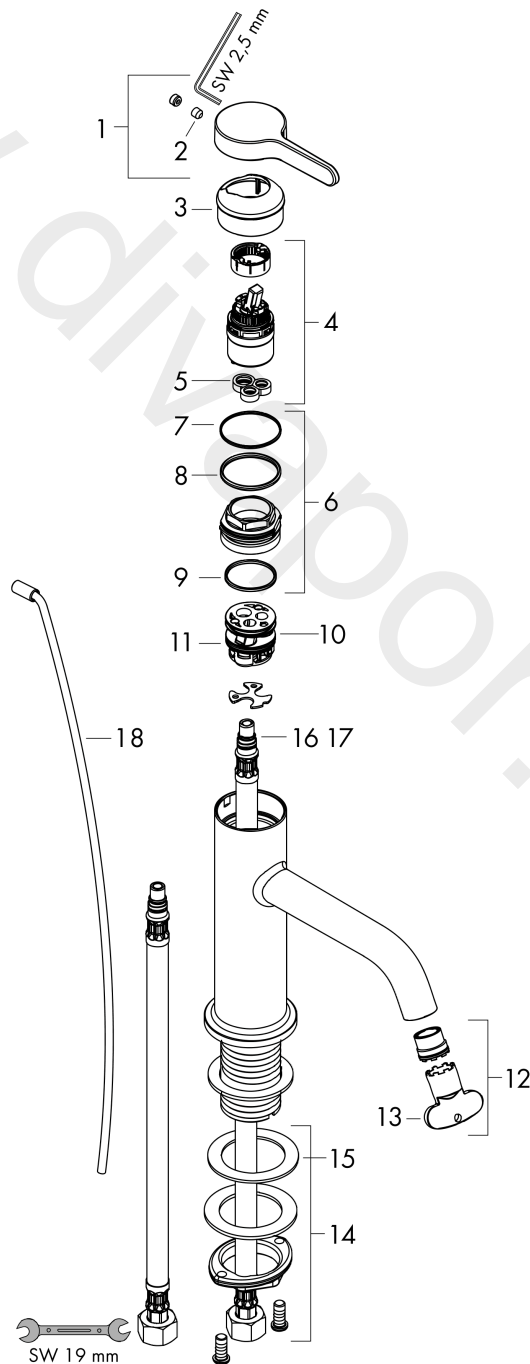

AXOR One
Single lever basin mixer 70 with lever handle and pop-up waste set
 Finish: **Chrome** Article Number: **48000000**

product features

- consists of: single lever basin mixer, waste set
- ComfortZone 70
- projection: 130 mm
- spout height: 70 mm
- handle variant: lever handle
- spray type: normal spray
- maximum flow rate at 3 bar: 5 l/min
- ceramic cartridge
- temperature limitation adjustable
- suitable for continuous flow water heaters
- pop-up waste set G 1¼
- material waste set: metal
- connection type: G ¾ connections
- connection dimension: DN15
- EU taxonomy: max. 6 l/min - Substantial Contribution (SC) possible

Article Details

Price excl. VAT 375,00 £

Technology

Design awards

Product image

Scale drawing

AXOR One
Single lever basin mixer 70 with lever handle and pop-up waste set
Finish: **Chrome** Article Number: **48000000**

Flowchart

AXOR One
Single lever basin mixer 70 with lever handle and pop-up waste set
 Finish: **Chrome** Article Number: **48000000**

Exploded Drawing

Year of production: >04/21

AXOR One
Single lever basin mixer 70 with lever handle and pop-up waste set
 Finish: **Chrome** Article Number: **48000000**

Spare part list

Year of production: >04/21

Pos.		Article Number	Price	PU
1	handle	93968000	£ 51,00	1
2	hollow set screw M5x5	98446000	£ 3,30	1
3	flange	93737000	£ 43,00	1
4	cartridge, assy	93760000	£ 96,00	1
5	seal	93383000	£ 13,30	1
6	nut	92926000	£ 16,10	1
7	O-ring 30x1,5	98433000	£ 3,30	1
8	O-ring 29x2	98391000	£ 3,30	1
9	O-ring 25x1,5	98146000	£ 3,30	1
10	adapter for cartridge	98866000	£ 35,00	1
11	O-ring 23x2	98398000	£ 3,30	1
12	aerator cpl.	93118000	£ 25,00	1
13	special tool	98987000	£ 9,00	1
14	fixing set (Ø 32)	13961000	£ 25,00	1
15	lever collar	97548000	£ 3,30	1
16	O-ring 7x1,5	98422000	£ 3,30	1
17	connection hose 450 mm M8x0,75 G3/8	97206000	£ 35,00	1
18	pull rod	96923000	£ 35,00	1
a	pop up waste	51302000	£ 115,00	1
b	fixation extension 35 mm	13898000	£ 79,00	1