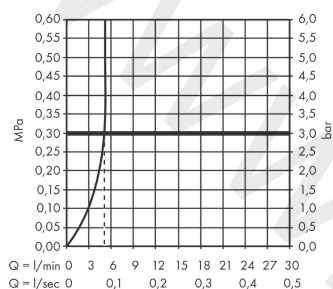

AXOR One
Single lever basin mixer 70 with lever handle and pop-up waste set
Finish: **Chrome** Article Number: **48000000**

Flowchart